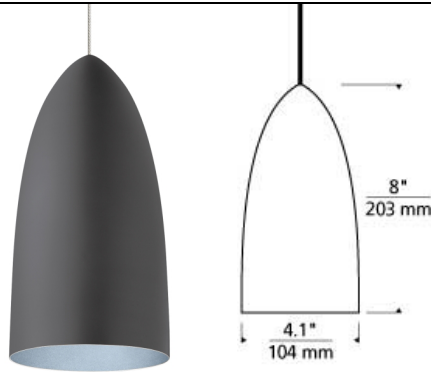

Mini Signal Pendant LED SORAA T20

DESCRIPTION

Inspired by vintage automobile styling of the 1940s, spun metal shades with rubberized paint create a flawlessly smooth look that also offers an unexpected metallic texture and color when viewed from below. Rated for (1) 50w max, Halogen MR16 lamp or LED 8 watt low-voltage GU5.3 base 95 CRI 3000K LED MR16 lamp and 6' of field-cutttable suspension cable. For use with 24 volt transformer, add suffix '-24' to item number. (LED lamp option is not compatible with 24 volt transformers). Works with SORAA.

ACCESSORIES & OPTICAL CONTROLS

Fusion Jack Swag Hook

WEIGHT

1-1.5lb / 0.45-0.68kg ±

rubberized gray/blue

rubberized gray/copper

rubberized gray/gold

rubberized gray/platinum