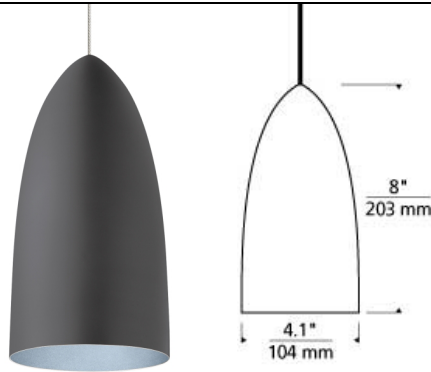

Mini Signal Pendant LED SORAA T20

DESCRIPTION

The Mini-Signal Pendant light by Tech Lighting is a pleasant nod to the vintage automobile styling of the 1940s. The rubberized spun metal shade creates a smooth finished look while the contemporary metallic paint finishes offer a sophisticated modern-day design touch when viewed from below. Mini-Signal is available in two exterior finishes and four interior paint finishes making it highly adaptable to a wide range of interior spaces. Scaling at 7.2" in length and 4.1" in width the Mini-Signal is modest in size making it ideal for clustering, task lighting, or even children's room lighting. Rounding out this vintage inspired light collection is the Signal Grande and Signal Pendant, simply search for Mini-Signal to find its closest relatives. Available lamping options include energy efficient LED and no-lamp. all lamping options, with the exception of no-lamp, are fully-dimmable to create the desired ambiance in your special space. Rated for (1) 50w max, Halogen MR16 lamp or LED 8 watt low-voltage GU5.3 base 95 CRI 3000K LED MR16 lamp and 6' of field-cutable suspension cable. For use with 24 volt transformer, add suffix '-24' to item number. (LED lamp option is not compatible with 24 volt transformers). Works with SORAA.

ACCESSORIES & OPTICAL CONTROLS

Fusion Jack Swag Hook

WEIGHT

1-1.5lb / 0.45-0.68kg ±

rubberized gray/blue

rubberized gray/copper

rubberized gray/gold

rubberized gray/platinum

MP mount includes 4" Round Flush Canopy.

700 SIGM

FIXTURE: _____

TYPE: _____

JOB NAME: _____

NOTES: _____