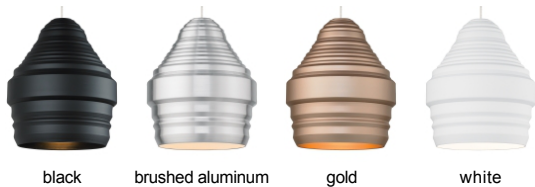

LOW - VOLTAGE PENDANTS

Mini Ryker Pendant LED SORAA T20

DESCRIPTION

The Mini Ryker pendant light by Tech Lighting is elegantly simple yet multifaceted. The complex scale and silhouette combine to give you a fresh take on a large, warehouse-inspired design. The spun metal shade's crisp inflections are softened by a matte rubberized finish to complete the modern industrial aesthetic. This large pendant scales at 11.1" in length and 9.5" in diameter making it ideal for bathroom lighting, dining room lighting and kitchen island lighting. Available lamping options include a fully-dimmable energy efficient LED or no-lamp, leaving you the option to light this fixture with your preferred lamping. Rated for (1) low-voltage, 50 watt (Lamp Not Included). LED includes 12 volt 8 watt, 310 gross lumens, 3000K, replacable SORRA LED MR16 lamp. Dimmable with low-voltage electronic or magnetic dimmer (based on the transformer). Ships with six feet of field-cuttable cable. Works with SORAA.

INSTALLATION

Socket terminates with FreeJack male connector, which may be installed into a system connector. Elements ordered with a system prefix include a connector for that system.

ACCESSORIES & OPTICAL CONTROLS

Swag Hook

black brushed aluminum gold white

ORDERING INFORMATION

700 SYSTEM	RYK	COLOR	FINISH	LAMP		
FJ	FREEJACK	B	BLACK	S	SATIN NICKEL	NO LAMP
KL	KABLE LITE	A	BRUSHED ALUMINUM	-LED930	12 VOLT LED 90 CRI 3000K	
MP	MONOPOINT	G	GOLD			
MO	MONORAIL	W	WHITE			
MO2	TWO-CIRCUIT MONORAIL					