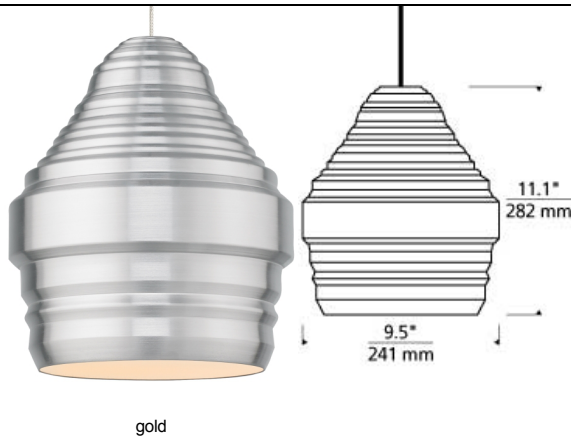

LOW - VOLTAGE PENDANTS

Mini Ryker Pendant LED SORAA T20

DESCRIPTION

The Mini Ryker pendant light by Tech Lighting is elegantly simple yet multifaceted. The complex scale and silhouette combine to give you a fresh take on a large, warehouse-inspired design. The spun metal shade's crisp inflections are softened by a matte rubberized finish to complete the modern industrial aesthetic. This large pendant scales at 11.1" in length and 9.5" in diameter making it ideal for bathroom lighting, dining room lighting and kitchen island lighting. Available lamping options include a fully-dimmable energy efficient LED or no-lamp, leaving you the option to light this fixture with your preferred lamping. Rated for (1) low-voltage, 50 watt (Lamp Not Included). LED includes 12 volt 8 watt, 310 gross lumens, 3000K, replacable SORRA LED MR16 lamp. Dimmable with low-voltage electronic or magnetic dimmer (based on the transformer). Ships with six feet of field-cuttable cable. Works with SORAA.

INSTALLATION

Socket terminates with FreeJack male connector, which may be installed into a system connector. Elements ordered with a system prefix include a connector for that system.

ACCESSORIES & OPTICAL CONTROLS