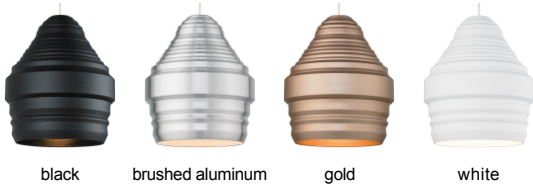

LOW - VOLTAGE PENDANTS

Mini Ryker Pendant LED SORAA T20

DESCRIPTION

The Mini Ryker pendant light by Tech Lighting is elegantly simple yet multifaceted. The complex scale and silhouette combine to give you a fresh take on a large, warehouse-inspired design. The spun metal shade's crisp inflections are softened by a matte rubberized finish to complete the modern industrial aesthetic. This large pendant scales at 11.1" in length and 9.5" in diameter making it ideal for bathroom lighting, dining room lighting and kitchen island lighting. Available lamping options include a fully-dimmable energy efficient LED or no-lamp, leaving you the option to light this fixture with your preferred lamping. Rated for (1) low-voltage, 50 watt (Lamp Not Included). LED includes 12 volt 8 watt, 310 gross lumens, 3000K, replacable SORRA LED MR16 lamp. Dimmable with low-voltage electronic or magnetic dimmer (based on the transformer). Ships with six feet of field-cuttable cable. Works with SORAA.

Swag Hook

black brushed aluminum gold white

ORDERING INFORMATION

700	SYSTEM	RYK	COLOR	FINISH	LAMP
FJ	FREEJACK		B BLACK	S SATIN NICKEL	NO LAMP
KL	KABLE LITE		A BRUSHED ALUMINUM		-LED930 12 VOLT LED 90 CRI 3000K
MP	MONOPOINT		G GOLD		
MO	MONORAIL		W WHITE		
MO2	TWO-CIRCUIT MONORAIL				