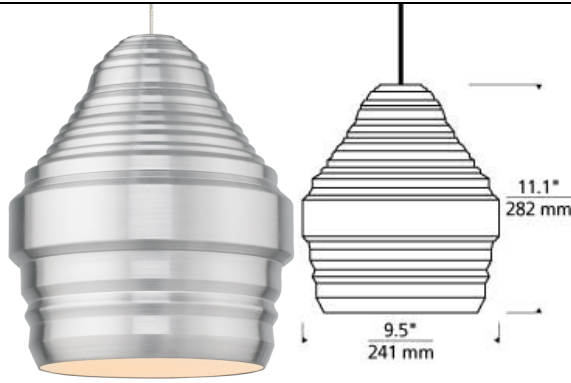

LOW - VOLTAGE PENDANTS

Mini Ryker Pendant

DESCRIPTION

The Mini Ryker pendant light by Tech Lighting is elegantly simple yet multifaceted. The complex scale and silhouette combine to give you a fresh take on a large, warehouse-inspired design. The spun metal shade's crisp inflections are softened by a matte rubberized finish to complete the modern industrial aesthetic. This large pendant scales at 11.1" in length and 9.5" in diameter making it ideal for bathroom lighting, dining room lighting and kitchen island lighting. Available lamping options include a fully-dimmable energy efficient LED or no-lamp, leaving you the option to light this fixture with your preferred lamping. Rated for (1) low-voltage, 50 watt (Lamp Not Included). LED includes 12 volt 8 watt, 310 gross lumens, 3000K, replaceable SORRA LED MR16 lamp. Dimmable with low-voltage electronic or magnetic dimmer (based on the transformer). Ships with six feet of field-cuttable cable. Works with SORAA.

gold

INSTALLATION

Socket terminates with FreeJack male connector, which may be installed into a system connector. Elements ordered with a system prefix include a connector for that system.

ACCESSORIES & OPTICAL CONTROLS