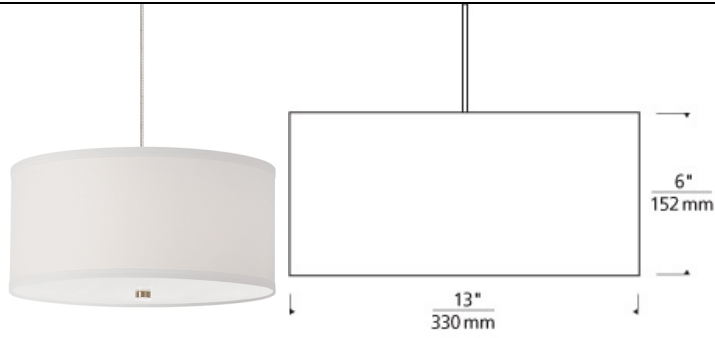

LOW - VOLTAGE PENDANTS

Mini Mulberry Pendant

DESCRIPTION

Modern simple or textured wave patterned round fabric shade with glass diffuser provides a glare free wash of light; highlighted with metal detail. Includes two low-voltage, 35 watt halogen bi-pin lamps and six feet of field-cutable suspension cable.

INSTALLATION

Socket terminates with FreeJack male connector, which may be installed into a system connector. Elements ordered with a system prefix include a connector for that system.

ACCESSORIES & OPTICAL CONTROLS

Swag Hook

WEIGHT

3.25lb / 1.47kg ±

desert clay

ORDERING INFORMATION

700	SYSTEM	MUL	COLOR	FINISH	LAMP
FJ	FREEJACK		W WHITE	Z ANTIQUE BRONZE	12 VOLT HALOGEN
MP	MONOPOINT			C CHROME	-24 24 VOLT HALOGEN
MO	MONORAIL			S SATIN NICKEL	
MO2	TWO-CIRCUIT MONORAIL				

Note: MP includes 4" Round Flush Canopy.

Chrome not offered on Monorail & Two-Circuit Monorail.

TECH LIGHTING®
7400 Linder Avenue   T 847.410.4400
Skokie, Illinois 60077   F 847.410.4500

Tech Lighting, L.L.C.

700 ____ MUL ____

FIXTURE TYPE: _____

JOB NAME: _____

NOTES: _____

_____

_____