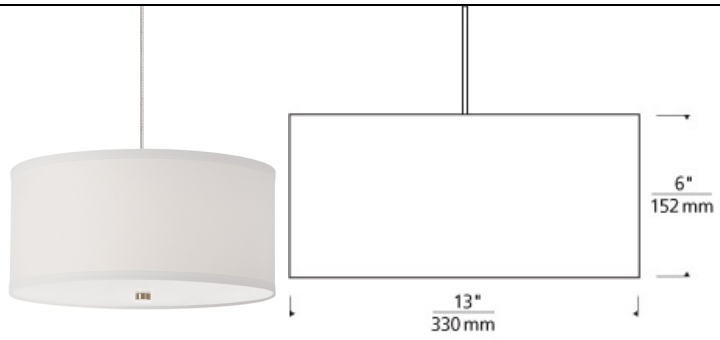

LOW - VOLTAGE PENDANTS

Mini Mulberry Pendant

DESCRIPTION

Modern simple or textured wave patterned round fabric shade with glass diffuser provides a glare free wash of light; highlighted with metal detail. Includes two low-voltage, 35 watt halogen bi-pin lamps and six feet of field-cutable suspension cable.

INSTALLATION

Socket terminates with FreeJack male connector, which may be installed into a system connector. Elements ordered with a system prefix include a connector for that system.

ACCESSORIES & OPTICAL CONTROLS

Swag Hook

WEIGHT

3.25lb / 1.47kg ±

desert clay

white

ORDERING INFORMATION

700 SYSTEM	MUL	COLOR	FINISH	LAMP
FJ	FREEJACK	W	Z	12 VOLT HALOGEN
MP	MONOPOINT		C	-24 24 VOLT HALOGEN
MO	MONORAIL		S	
MO2	TWO-CIRCUIT MONORAIL			

Note: MP includes 4" Round Flush Canopy.

Chrome not offered on Monorail & Two-Circuit Monorail.