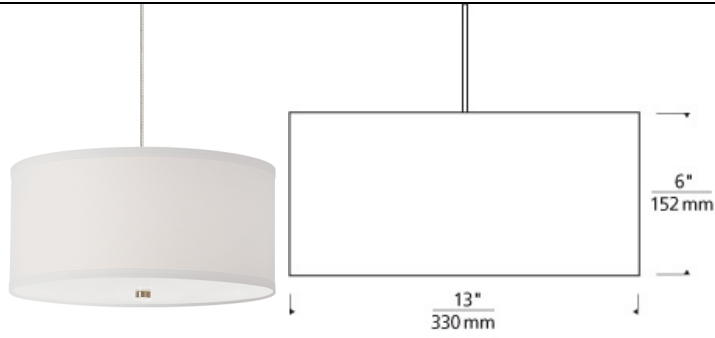

LOW - VOLTAGE PENDANTS

Mini Mulberry Pendant

DESCRIPTION

Modern simple or textured wave patterned round fabric shade with glass diffuser provides a glare free wash of light; highlighted with metal detail. Includes two low-voltage, 35 watt halogen bi-pin lamps and six feet of field-cutable suspension cable.

INSTALLATION

Socket terminates with FreeJack male connector, which may be installed into a system connector. Elements ordered with a system prefix include a connector for that system.

ACCESSORIES & OPTICAL CONTROLS

Swag Hook

WEIGHT

3.25lb / 1.47kg ±

desert clay

white

ORDERING INFORMATION

700 SYSTEM	MUL	COLOR	FINISH	LAMP
FJ	FREEJACK	W	Z	12 VOLT HALOGEN
MP	MONOPOINT		C	-24 24 VOLT HALOGEN
MO	MONORAIL		S	
MO2	TWO-CIRCUIT MONORAIL			

Note: MP includes 4" Round Flush Canopy.

Chrome not offered on Monorail & Two-Circuit Monorail.