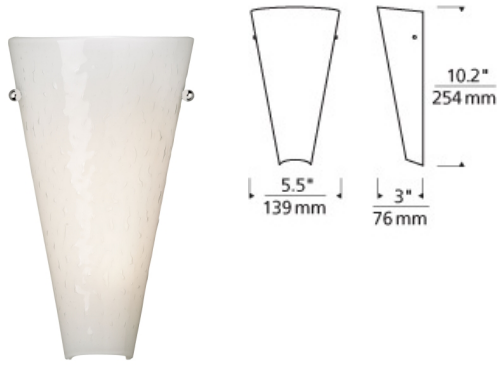

WALL COLLECTION

Mini Larkspur Wall

DESCRIPTION

Cone shaped, slumped glass shade, rich with color and pattern. Provides ambient up-light. Includes 120 volt, 40 watt G9 bi-pin lamp, 13 watt 2GX7 base twin tube compact fluorescent lamp (electronic ballast included) or 10 watt, 600 lumen, 2700K LED module. Incandescent version dimmable with standard incandescent dimmer. LED version dimmable with low-voltage electronic dimmer. ADA compliant.

INSTALLATION

This product can mount to either a 4" square electrical box with round plaster ring or an octagonal electrical box (not included).

WEIGHT

1.6lb / 0.73kg ±

beach amber

ORDERING INFORMATION

700WSLRKS COLOR	FINISH	LAMP
A BEACH AMBER	Z ANTIQUE BRONZE	INCANDESCENT 120V
W SURF WHITE	C CHROME	-CF COMPACT FLUORESCENT 120V
	S SATIN NICKEL	-LED LED 2700K 120V
		-LED277 LED 2700K 277V

TECH LIGHTING®

7400 Linder Avenue
Skokie, Illinois 60077

T 847.410.4400
F 847.410.4500

Tech Lighting, L.L.C.

700WSLRKS _____

FIXTURE TYPE: _____

JOB NAME: _____

NOTES: _____

_____

_____

_____

_____

©2017 Tech Lighting, L.L.C. All Rights Reserved. The "Tech Lighting" graphic is a registered trademark of Tech Lighting, L.L.C. Tech Lighting reserves the right to change specifications for product improvements without notification.