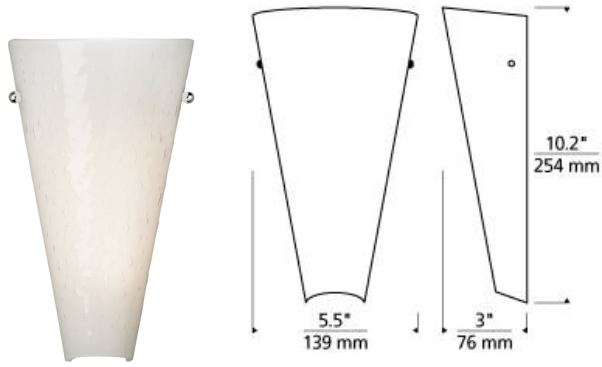

WALL COLLECTION

Mini Larkspur Wall

DESCRIPTION

Cone-shaped, slumped glass shade, rich with color and pattern. Provides ambient up-light. Rated for (1) 40w max, G9 based lamp (Not Included). LED version includes 8 watt, 755 lumens, 2700K LED module. LED version dimmable with low-voltage electronic dimmer. ADA compliant.

INSTALLATION

This product can mount to either a 4" square electrical box with round plaster ring or an octagonal electrical box (not included).

WEIGHT

1.6lb / 0.73kg ±

beach amber

beach amber
antique bronze