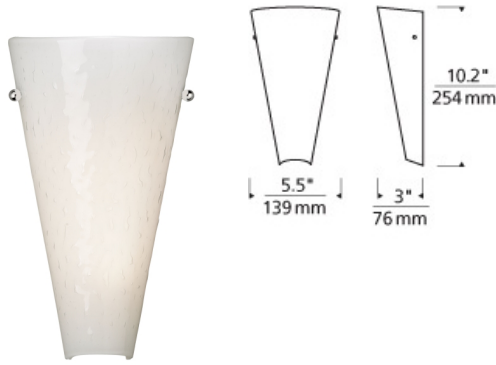

WALL COLLECTION

Mini Larkspur Wall

DESCRIPTION

Cone shaped, slumped glass shade, rich with color and pattern. Provides ambient up-light. Includes 120 volt, 40 watt G9 bi-pin lamp, 13 watt 2GX7 base twin tube compact fluorescent lamp (electronic ballast included) or 10 watt, 600 lumen, 2700K LED module. Incandescent version dimmable with standard incandescent dimmer. LED version dimmable with low-voltage electronic dimmer. ADA compliant.

INSTALLATION

This product can mount to either a 4" square electrical box with round plaster ring or an octagonal electrical box (not included).

WEIGHT

1.6lb / 0.73kg ±

beach amber

beach amber
antique bronze

beach amber
chrome

beach amber
satin nickel

surf white
antique bronze

surf white
chrome

surf white
satin nickel

ORDERING INFORMATION

700WSLRKS COLOR	FINISH	LAMP
A BEACH AMBER	Z ANTIQUE BRONZE	INCANDESCENT 120V
W SURF WHITE	C CHROME	-CF COMPACT FLUORESCENT 120V
	S SATIN NICKEL	-LED LED 2700K 120V
		-LED277 LED 2700K 277V