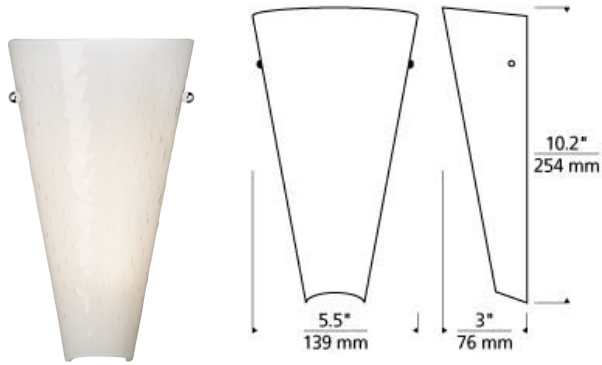

WALL COLLECTION

Mini Larkspur Wall

DESCRIPTION

Cone-shaped, slumped glass shade, rich with color and pattern. Provides ambient up-light. Rated for (1) 40w max, G9 based lamp (Not Included). LED version includes 8 watt, 755 lumens, 2700K LED module. LED version dimmable with low-voltage electronic dimmer. ADA compliant.

INSTALLATION

This product can mount to either a 4" square electrical box with round plaster ring or an octagonal electrical box (not included).

WEIGHT

1.6lb / 0.73kg ±

beach amber

ORDERING INFORMATION

700WSLRKS COLOR	FINISH	LAMP
A BEACH AMBER	Z ANTIQUE BRONZE	NO LAMP
W SURF WHITE	C CHROME	-LED LED 2700K 120V
	S SATIN NICKEL	-LED277 LED 2700K 277V

TECH LIGHTING®

7400 Linder Avenue T 847.410.4400
Skokie, Illinois 60077 F 847.410.4500

Tech Lighting, L.L.C.

700WSLRKS _____

FIXTURE TYPE: _____

JOB NAME: _____

NOTES: _____

_____

_____