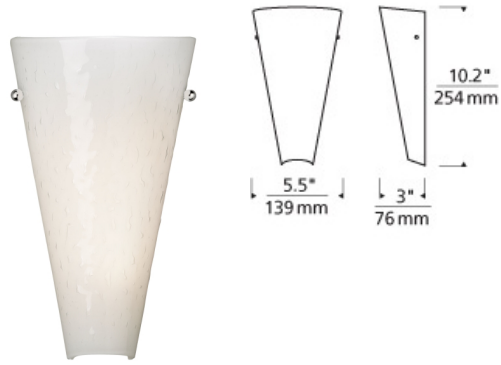

WALL COLLECTION

Mini Larkspur Wall

DESCRIPTION

Cone shaped, slumped glass shade, rich with color and pattern. Provides ambient up-light. Includes 120 volt, 35 watt G9 bi-pin lamp, 13 watt 2GX7 base twin tube compact fluorescent lamp (electronic ballast included) or 16 watt, 1000 lumen, 2700K LED module. Incandescent version dimmable with standard incandescent dimmer. LED version dimmable with low-voltage electronic dimmer. ADA compliant.

INSTALLATION

This product can mount to either a 4" square electrical box with round plaster ring or an octagonal electrical box (not included).

WEIGHT

1.6lb / 0.73kg ±

beach amber

beach amber
antique bronze

beach amber
chrome

beach amber
satin nickel

surf white
antique bronze

surf white
chrome

surf white
satin nickel

ORDERING INFORMATION

700WSLRKS COLOR	FINISH	LAMP
A BEACH AMBER	Z ANTIQUE BRONZE	INCANDESCENT 120V
W SURF WHITE	C CHROME	-LED LED 2700K 120V
	S SATIN NICKEL	-LED277 LED 2700K 277V