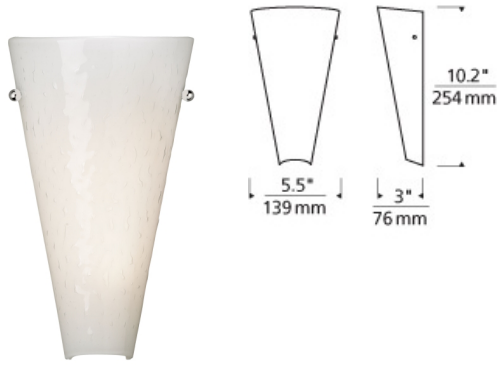

WALL COLLECTION

Mini Larkspur Wall

DESCRIPTION

Cone shaped, slumped glass shade, rich with color and pattern. Provides ambient up-light. Includes 120 volt, 35 watt G9 bi-pin lamp, 13 watt 2GX7 base twin tube compact fluorescent lamp (electronic ballast included) or 16 watt, 1000 lumen, 2700K LED module. Incandescent version dimmable with standard incandescent dimmer. LED version dimmable with low-voltage electronic dimmer. ADA compliant.

INSTALLATION

This product can mount to either a 4" square electrical box with round plaster ring or an octagonal electrical box (not included).

WEIGHT

1.6lb / 0.73kg ±

beach amber

beach amber
antique bronze

beach amber
chrome

beach amber
satin nickel

surf white
antique bronze

surf white
chrome

surf white
satin nickel

ORDERING INFORMATION

700WSLRKS COLOR

- A BEACH AMBER
- W SURF WHITE