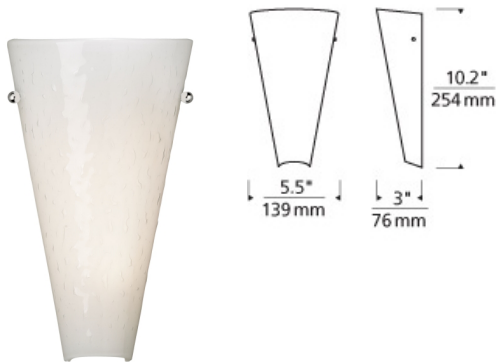

WALL COLLECTION

Mini Larkspur Wall

DESCRIPTION

Cone shaped, slumped glass shade, rich with color and pattern. Provides ambient up-light. Includes 120 volt, 35 watt G9 bi-pin lamp, 13 watt 2GX7 base twin tube compact fluorescent lamp (electronic ballast included) or 16 watt, 1000 lumen, 2700K LED module. Incandescent version dimmable with standard incandescent dimmer. LED version dimmable with low-voltage electronic dimmer. ADA compliant.

INSTALLATION

This product can mount to either a 4" square electrical box with round plaster ring or an octagonal electrical box (not included).

WEIGHT

1.6lb / 0.73kg ±

beach amber

beach amber
antique bronze

beach amber
chrome

beach amber
satin nickel

surf white
antique bronze

surf white
chrome

surf white
satin nickel

ORDERING INFORMATION

700WSLRKS COLOR

- A BEACH AMBER
- W SURF WHITE