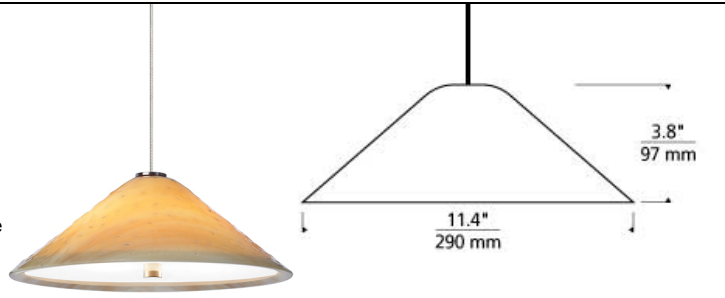

LOW - VOLTAGE PENDANTS

Mini Larkspur Pendant T20

DESCRIPTION

Fused and slumped plate glass shade, warm with color and pattern, highlighted with metal details. Glass disc diffuser provides glare free light. Includes two low-voltage, 35 watt halogen bi-pin lamps and six feet of field-cutable suspension cable.

INSTALLATION

Socket terminates with FreeJack male connector, which may be installed into a system connector. Elements ordered with a system prefix include a connector for that system.

ACCESSORIES & OPTICAL CONTROLS

Swag Hook

WEIGHT

4.63lb / 2.1kg ±

beach amber

ORDERING INFORMATION

700	SYSTEM	LRK	COLOR	FINISH	LAMP
FJ	FREEJACK		A BEACH AMBER	Z ANTIQUE BRONZE	12 VOLT HALOGEN (T20)
MP	MONOPOINT		S SAND	C CHROME	-24 24 VOLT HALOGEN
MO	MONORAIL			S SATIN NICKEL	
MO2	TWO-CIRCUIT MONORAIL				

Note: MP includes 4" Round Flush Canopy.

Chrome not offered on Monorail & Two-Circuit Monorail.

TECH LIGHTING®
7400 Linder Avenue   T 847.410.4400
Skokie, Illinois 60077   F 847.410.4500

Tech Lighting, L.L.C.

700 ____ LRK ____

FIXTURE TYPE: _____

JOB NAME: _____

NOTES: _____

_____

_____

©2018 Tech Lighting, L.L.C. All Rights Reserved. The "Tech Lighting" graphic is a registered trademark of Tech Lighting, L.L.C. Tech Lighting reserves the right to change specifications for product improvements without notification.