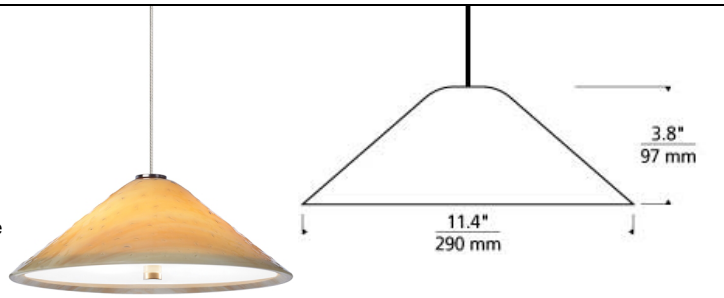

LOW - VOLTAGE PENDANTS

Mini Larkspur Pendant T20

DESCRIPTION

Fused and slumped plate glass shade, warm with color and pattern, highlighted with metal details. Glass disc diffuser provides glare free light. Includes two low-voltage, 35 watt halogen bi-pin lamps and six feet of field-cutable suspension cable.

INSTALLATION

Socket terminates with FreeJack male connector, which may be installed into a system connector. Elements ordered with a system prefix include a connector for that system.

ACCESSORIES & OPTICAL CONTROLS

Swag Hook

WEIGHT

4.63lb / 2.1kg ±

beach amber

ORDERING INFORMATION

700	SYSTEM	LRK	COLOR	FINISH	LAMP
FJ	FREEJACK		A BEACH AMBER	Z ANTIQUE BRONZE	12 VOLT HALOGEN (T20)
MP	MONOPOINT		S SAND	C CHROME	-24 24 VOLT HALOGEN
MO	MONORAIL			S SATIN NICKEL	
MO2	TWO-CIRCUIT MONORAIL				

Note: MP includes 4" Round Flush Canopy.

Chrome not offered on Monorail & Two-Circuit Monorail.