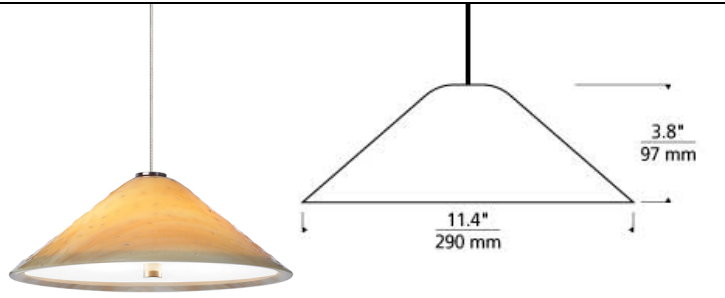

### DESCRIPTION

The Mini Larkspur Pendant light by Tech Lighting features a cone shaped, slumped glass with rich color and textured like patterns. The Mini Larkspur is available in two contemporary colors, Beach Amber and Surf White and is available in three on-trend finishes. Scaling at 5.5" in width and 3" in length the Mini Larkspur is ideal for bathroom lighting, hallway lighting and bedroom lighting flanking two end tables. Also included in the Larkspur family is the Larkspur Wall and Mini Larkspur Wall simply search Mini Larkspur to find its closest relatives. Includes two low-voltage, 35 watt halogen bi-pin lamps and six feet of field-cuttable suspension cable.