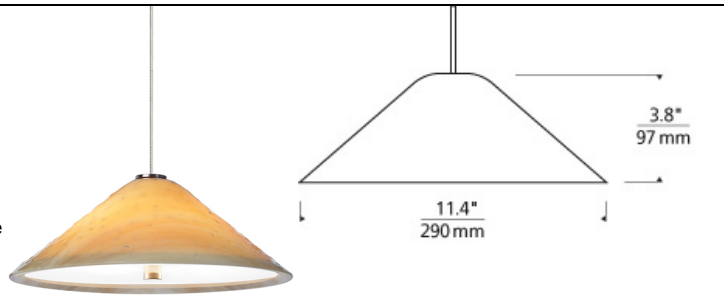

LOW - VOLTAGE PENDANTS

Mini Larkspur Pendant

DESCRIPTION

Fused and slumped plate glass shade, warm with color and pattern, highlighted with metal details. Glass disc diffuser provides glare free light. Includes two low-voltage, 35 watt halogen bi-pin lamps and six feet of field-cutable suspension cable.

INSTALLATION

Socket terminates with FreeJack male connector, which may be installed into a system connector. Elements ordered with a system prefix include a connector for that system.

ACCESSORIES & OPTICAL CONTROLS

Swag Hook

WEIGHT

4.63lb / 2.1kg ±

beach amber

beach amber

sand

ORDERING INFORMATION

700	SYSTEM	LRK	COLOR	FINISH	LAMP
FJ	FREEJACK		A BEACH AMBER	Z ANTIQUE BRONZE	12 VOLT HALOGEN (T20)
MP	MONOPOINT		S SAND	C CHROME	-24 24 VOLT HALOGEN
MO	MONORAIL			S SATIN NICKEL	
MO2	TWO-CIRCUIT MONORAIL				

Note: MP includes 4" Round Flush Canopy.

Chrome not offered on Monorail & Two-Circuit Monorail.