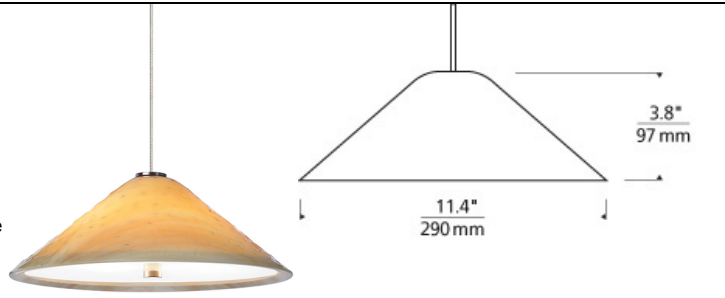

LOW - VOLTAGE PENDANTS

Mini Larkspur Pendant

DESCRIPTION

Fused and slumped plate glass shade, warm with color and pattern, highlighted with metal details. Glass disc diffuser provides glare free light. Includes two low-voltage, 35 watt halogen bi-pin lamps and six feet of field-cutable suspension cable.

INSTALLATION

Socket terminates with FreeJack male connector, which may be installed into a system connector. Elements ordered with a system prefix include a connector for that system.

ACCESSORIES & OPTICAL CONTROLS

Swag Hook

WEIGHT

4.63lb / 2.1kg ±

beach amber

beach amber

sand

ORDERING INFORMATION

700	SYSTEM	LRK	COLOR	FINISH	LAMP
FJ	FREEJACK		A BEACH AMBER	Z ANTIQUE BRONZE	12 VOLT HALOGEN
MP	MONOPOINT		S SAND	C CHROME	-24 24 VOLT HALOGEN
MO	MONORAIL			S SATIN NICKEL	
MO2	TWO-CIRCUIT MONORAIL				

Note: MP includes 4" Round Flush Canopy.

Chrome not offered on Monorail & Two~Circuit Monorail.