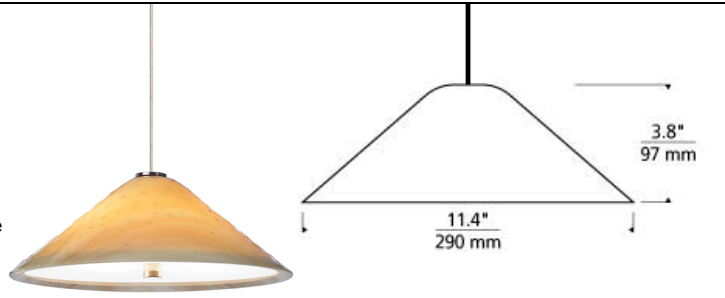

LOW - VOLTAGE PENDANTS

Mini Larkspur Pendant T20

DESCRIPTION

Fused and slumped plate glass shade, warm with color and pattern, highlighted with metal details. Glass disc diffuser provides glare free light. Includes two low-voltage, 35 watt halogen bi-pin lamps and six feet of field-cutable suspension cable.

INSTALLATION

Socket terminates with FreeJack male connector, which may be installed into a system connector. Elements ordered with a system prefix include a connector for that system.

ACCESSORIES & OPTICAL CONTROLS

Swag Hook

WEIGHT

4.63lb / 2.1kg ±

beach amber

ORDERING INFORMATION

700	SYSTEM	LRK	COLOR	FINISH	LAMP
FJ	FREEJACK		A BEACH AMBER	Z ANTIQUE BRONZE	12 VOLT HALOGEN (T20)
MP	MONOPOINT		S SAND	C CHROME	-24 24 VOLT HALOGEN
MO	MONORAIL			S SATIN NICKEL	
MO2	TWO-CIRCUIT MONORAIL				

Note: MP includes 4" Round Flush Canopy.

Chrome not offered on Monorail & Two-Circuit Monorail.

TECH LIGHTING®
7400 Linder Avenue   T 847.410.4400
Skokie, Illinois 60077   F 847.410.4500

Tech Lighting, L.L.C.

700 ____ LRK ____

FIXTURE TYPE: _____

JOB NAME: _____

NOTES: _____

_____

_____