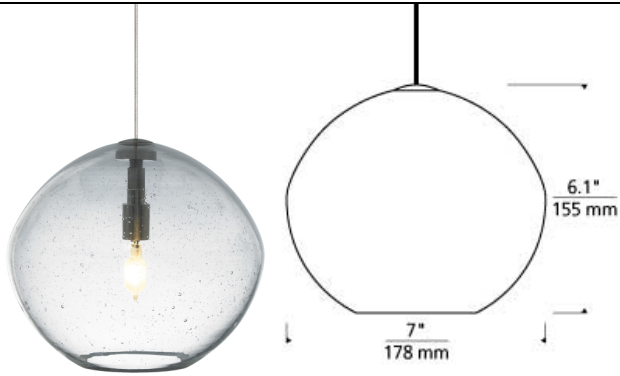

Mini Isla Pendant T20

DESCRIPTION

Irregular round-shaped glass with a hand blown organic seeded technique leaves hundreds of bubbles suspended within the glass. Includes (1) 35 watt low-voltage GY6.35 base frosted Xenon bi-pin lamp and 6' of field-cutable suspension cable. For use with 24 volt transformer, add suffix -24 to item number.

WEIGHT

1.5-2lb / 0.68-0.91kg ±

clear

aqua

smoke

ORDERING INFORMATION

700	SYSTEM	ISLA	COLOR	FINISH	LAMP
FJ	FREEJACK		Q AQUA	Z ANTIQUE BRONZE	12 VOLT XENON (T20)
MP	MONOPOINT		C CLEAR	S SATIN NICKEL	-24 24 VOLT HALOGEN
MO	MONORAIL		K SMOKE		