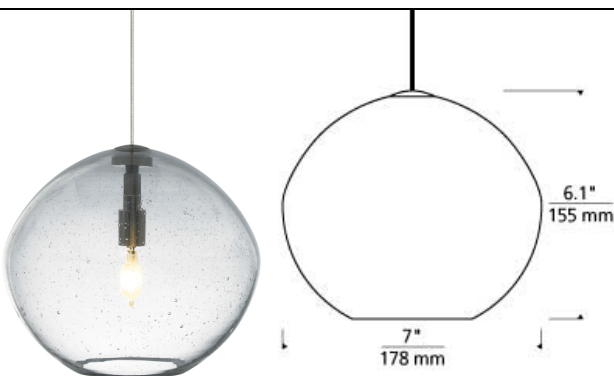

Mini Isla Pendant T20

DESCRIPTION

The Mini-Isla Pendant from Tech Lighting features a perfectly irregular organic hand blown round-shaped glass. Skilled artisans work to perfect the seeded technique that leaves hundreds of bubbles suspended within the glass. Adding a touch of charm and warmth to this contemporary glass pendant is the visible incandescent lamping. The Mini-Isla Pendant is available in five contemporary colors, each color further enhancing the unique features most noted to the Isla pendant. Scaling at 7.2" in length and 6.1" in width the Mini-Isla Pendant is modestly sized making it ideal for home bedroom lighting, closet lighting and kitchen island task lighting. Also available in the Isla collection is the complementary Isla Pendant, simply search for Mini-Isla to find its closest relatives. Available lamping options include energy efficient LED and no-lamp. All lamping options, with the exception of no-lamp, are fully-dimmable to create the desired ambiance in your special space. Includes (1) 35 watt low-voltage GY6.35 base frosted Xenon bi-pin lamp and 6' of field-cutttable suspension cable. For use with 24 volt transformer, add suffix -24 to item number.

WEIGHT

1.5-2lb / 0.68-0.91kg ±

clear

smoke

ORDERING INFORMATION

700	SYSTEM	ISLA	COLOR	FINISH	LAMP
FJ	FREEJACK		C CLEAR	Z ANTIQUE BRONZE	12 VOLT XENON (T20)
MP	MONOPOINT		K SMOKE	S SATIN NICKEL	-24 24 VOLT HALOGEN
MO	MONORAIL				