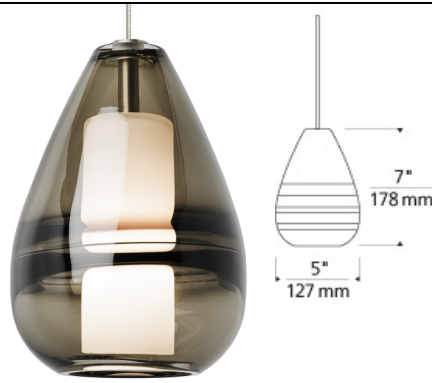

LOW - VOLTAGE PENDANTS

Mini Ella Pendant

DESCRIPTION

A delicate artisan process creates a thick glass band on the interior of the hand-blown teardrop-shaped shade of the Mini Ella pendant light from Tech Lighting. When lit, the serene beauty of this elegant pendant is enhanced by the contrast of the opal glass diffuser. Includes low-voltage, 50 watt halogen bi-pin lamp or 8 watt, 300 delivered lumen, 3000K replaceable LED SORAA® module and six feet of field-cutable cable. Dimmable with low-voltage electronic or magnetic dimmer (based on the transformer). Works with SORAA.

ACCESSORIES & OPTICAL CONTROLS

SORAA® LED Bi-Pin Replacement Pendant Module, Swag Hook

WEIGHT

2.26lb / 1.03kg ±

clear

smoke

ORDERING INFORMATION

700	SYSTEM	ELA	COLOR	FINISH	LAMP
FJ	FREEJACK		C CLEAR	Z ANTIQUE BRONZE	12 VOLT HALOGEN
KL	KABLE LITE		K SMOKE	S SATIN NICKEL	-LEDS930 12 VOLT LED 90 CRI 3000K
MP	MONOPOINT				-24 24 VOLT HALOGEN
MO	MONORAIL				
MO2	TWO-CIRCUIT MONORAIL				

Note: MP includes 4" Round Flush Canopy.

Antique Bronze is not available for Kable Lite.

Tech Lighting, L.L.C.

700 ____ ELA _____

FIXTURE TYPE: _____

JOB NAME: _____

NOTES: _____
