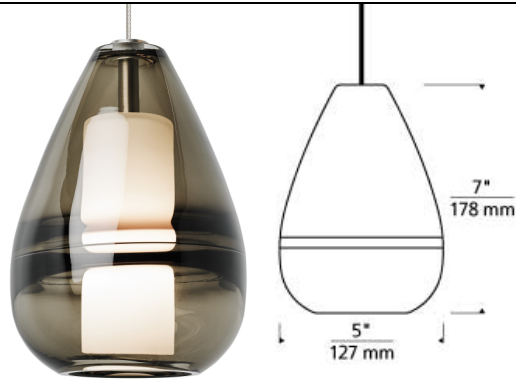

LOW - VOLTAGE PENDANTS

Mini Ella Pendant LED SORAA T20

DESCRIPTION

Elegant and sophisticated in design the Mini Ella pendant light by Tech Lighting is hand-blown into a perfectly sculpted teardrop-shaped glass shade. The organic glass features a unique thick extruding glass band. When lit, the serene beauty of this elegant pendant is enhanced by the contrast of the opal glass diffuser. With two modern color options, clear and smoke the Mini Ella exudes modern sophistication making it ideal for kitchen island task lighting, hallway lighting and bathroom lighting flanking a vanity. The Mini Ella comes with your choice of halogen or LED lamping, both options are fully dimmable to create the desired ambiance. For even greater design customization pair the Mini Ella pendant with the Monorail system by Tech Lighting. Includes low-voltage, 50 watt halogen bi-pin lamp or 8 watt, 300 delivered lumen, 3000K replaceable LED SORAA® module and six feet of field-cutable cable. Dimmable with low-voltage electronic or magnetic dimmer (based on the transformer). Works with SORAA.

ACCESSORIES & OPTICAL CONTROLS

SORAA® LED Bi-Pin Replacement Pendant Module, Swag Hook

WEIGHT

2.26lb / 1.03kg ±

ORDERING INFORMATION

700 SYSTEM	ELA	COLOR	FINISH	LAMP
FJ	FREEJACK	C CLEAR	Z ANTIQUE BRONZE	12 VOLT HALOGEN (T20)
KL	KABLE LITE	K SMOKE	S SATIN NICKEL	-LEDS930 12 VOLT LED 90 CRI 3000K (T20/T24)
MP	MONOPOINT			-24 24 VOLT HALOGEN
MO	MONORAIL			
MO2	TWO-CIRCUIT MONORAIL			

Note: MP includes 4" Round Flush Canopy.

Antique Bronze is not available for Kable Lite.

700 ____ ELA _____

FIXTURE TYPE: _____

JOB NAME: _____

NOTES: _____
