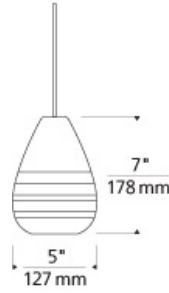

LOW - VOLTAGE PENDANTS

Mini Ella Pendant

DESCRIPTION

A delicate artisan process creates a thick glass band on the interior of the hand-blown teardrop-shaped shade of the Mini Ella pendant light from Tech Lighting. When lit, the serene beauty of this elegant pendant is enhanced by the contrast of the opal glass diffuser. Includes low-voltage, 50 watt halogen bi-pin lamp or 8 watt, 300 delivered lumen, 3000K replaceable LED SORAA® module and six feet of field-cutable cable. Dimmable with low-voltage electronic or magnetic dimmer (based on the transformer). Works with SORAA.

INSTALLATION

Socket terminates with FreeJack male connector, which may be installed into a system connector. Elements ordered with a system prefix include a connector for that system. For use on T~TRAK, order FreeJack version and T~TRAK FreeJack Connector (sold separately).

ACCESSORIES & OPTICAL CONTROLS

SORAA® LED Bi-Pin Replacement Pendant Module, Swag Hook

WEIGHT

2.26lb / 1.03kg ±

ORDERING INFORMATION

700	SYSTEM	ELA	COLOR	FINISH	LAMP
FJ	FREEJACK		C CLEAR	Z ANTIQUE BRONZE	12 VOLT HALOGEN
KL	KABLE LITE		K SMOKE	S SATIN NICKEL	-LEDS930 12 VOLT LED 90 CRI 3000K
MP	MONOPOINT				-24 24 VOLT HALOGEN
MO	MONORAIL				
MO2	TWO-CIRCUIT MONORAIL				

Note: MP includes 4" Round Flush Canopy.

Antique Bronze is not available for Kable Lite.

TECH LIGHTING®
7400 Linder Avenue T 847.410.4400
Skokie, Illinois 60077 F 847.410.4500

Tech Lighting, L.L.C.

700 ____ ELA _____

FIXTURE TYPE: _____

JOB NAME: _____

NOTES: _____

_____

_____