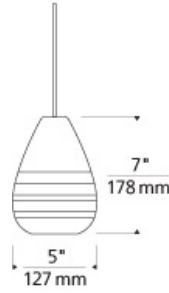

ACCESSORIES & OPTICAL CONTROLS

SORAA® LED Bi-Pin Replacement Pendant Module, Swag Hook

WEIGHT

2.26lb / 1.03kg ±

clear

smoke

ORDERING INFORMATION

700	SYSTEM	ELA	COLOR	FINISH	LAMP
FJ	FREEJACK		C CLEAR	Z ANTIQUE BRONZE	12 VOLT HALOGEN
KL	KABLE LITE		K SMOKE	S SATIN NICKEL	-LEDS930 12 VOLT LED 90 CRI 3000K
MP	MONOPOINT				-24 24 VOLT HALOGEN
MO	MONORAIL				
MO2	TWO-CIRCUIT MONORAIL				