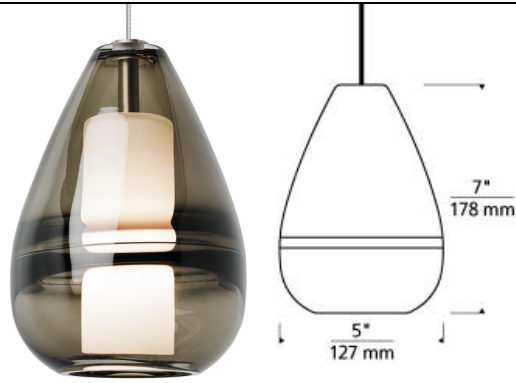

LOW - VOLTAGE PENDANTS

Mini Ella Pendant

DESCRIPTION

Elegant and sophisticated in design the Mini Ella pendant light by Tech Lighting is hand-blown into a perfectly sculpted teardrop-shaped glass shade. The organic glass features a unique thick extruding glass band. When lit, the serene beauty of this elegant pendant is enhanced by the contrast of the opal glass diffuser. With two modern color options, clear and smoke the Mini Ella exudes modern sophistication making it ideal for kitchen island task lighting, hallway lighting and bathroom lighting flanking a vanity. The Mini Ella comes with your choice of halogen or LED lamping, both options are fully dimmable to create the desired ambiance. For even greater design customization pair the Mini Ella pendant with the Monorail system by Tech Lighting. Includes low-voltage, 50 watt halogen bi-pin lamp or 8 watt, 300 delivered lumen, 3000K replaceable LED SORAA® module and six feet of field-cuttable cable. Dimmable with low-voltage electronic or magnetic dimmer (based on the transformer). Works with SORAA.

ACCESSORIES & OPTICAL CONTROLS

SORAA® LED Bi-Pin Replacement Pendant Module, Swag Hook

WEIGHT

2.26lb / 1.03kg ±

clear

smoke

ORDERING INFORMATION

700	SYSTEM	ELA	COLOR	FINISH	LAMP
FJ	FREEJACK		C CLEAR	Z ANTIQUE BRONZE	12 VOLT HALOGEN (T20)
KL	KABLE LITE		K SMOKE	S SATIN NICKEL	-LEDS930 12 VOLT LED 90 CRI 3000K (T20/T24)
MP	MONOPOINT				-24 24 VOLT HALOGEN
MO	MONORAIL				
MO2	TWO-CIRCUIT MONORAIL				