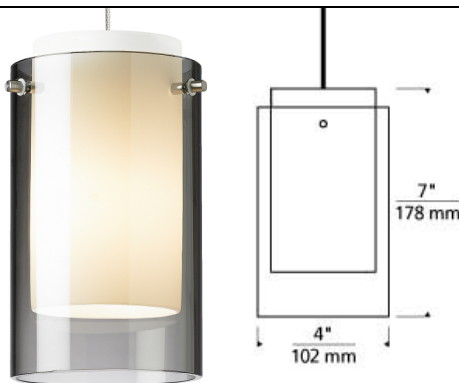

### DESCRIPTION

The Mini Echo pendant light by Tech Lighting is a timeless contemporary glass cylinder pendant. The modern silhouette of this pendant echoes an inner white glass cylinder to provide a pop of color while softly diffusing the light within. With five available on trend color options and high quality metal finishes the Mini Echo creates an exciting yet sophisticated look and feel to any space. Scaling at 7" in length and 4" in width this pendant is ideal for closet lighting, bath lighting flanking a vanity or even bedroom lighting. The Mini Echo comes with two fully dimmable lamping options, halogen and energy efficient LED allowing you the ability to customize the light tones to your desired ambiance. Includes low-voltage, 50 watt halogen bi-pin lamp or 8 watt, 300 delivered lumen, 3000K, replaceable SORAA® LED module and six feet of field-cutttable cable. Dimmable with low-voltage electronic or magnetic dimmer (based on the transformer) Works with SORAA.