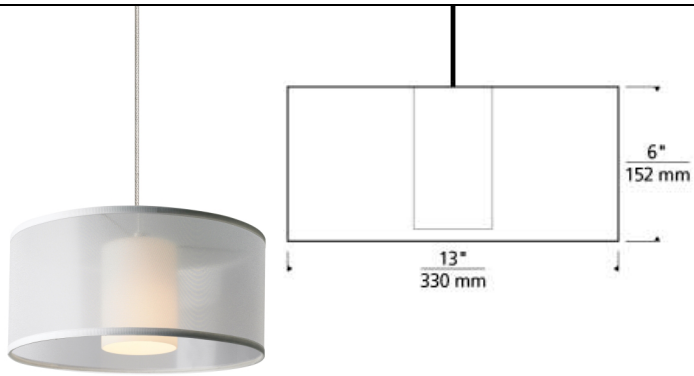

### DESCRIPTION

The Mini Dillon pendant from Tech Lighting features a beautiful translucent organza drum shade that surrounds an inner glass cylinder. Soft light is emitted onto surfaces below by the glass diffuser at the center of the shade. The Mini Dillon pendant is available in two classic colors, brown and White and ships with your choice of halogen or energy efficient LED lamping, both lamping options are fully dimmable to create the perfect ambiance for your special space. Scaling 6" in length and 13" in diameter the Mini Dillon is the ideal size for dining room lighting, living room lighting and bedroom lighting applications. Includes low-voltage, 50 watt halogen bi-pin lamp or 8 watt, 300 delivered lumen, 3000K, replaceable SORAA® LED module and six feet of field-cuttable cable. Dimmable with low-voltage electronic or magnetic dimmer (based on the transformer). Works with SORAA.