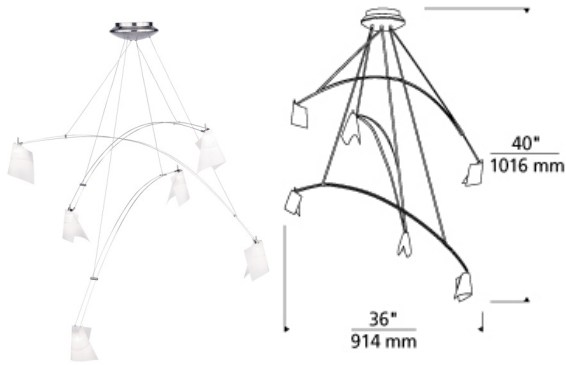

### DESCRIPTION

The Mini Crescendo chandelier by Tech Lighting floats effortlessly in the air with its cascading layered design and light weight flight paper. Three free-floating arms are illuminated by frosted lamps that gracefully hang in the air. The Mini Crescendo is available in two modern finish options, Chrome or Satin Nickel and ships with fully dimmable, easy to replace MR16 lamping. Although light and airy in appearance the Mini Crescendo chandelier grabs the eye with its modest scale making it ideal for dining room lighting, bedroom lighting and a host of hospitality lighting applications. The Mini Crescendo is also available in a larger scale, simply search for Mini Crescendo to find related information about the complementary Mini-Crescendo chandelier. 6.5" diameter round canopy houses a 150 watt transformer with short circuit protection. 36" width and 40" length options include (6) 12 volt, 20 watt Frostline™ MR16 lamps. Dimmable with low-voltage electronic dimmer.

### INSTALLATION

This product can mount to either a 4" square electrical box with round plaster ring or an octagonal electrical box (not included). Fixture recommended for installation in locations with minimal variances in airflow.

### WEIGHT

2.5-3lb / 1.13-1.36kg ±

mini crescendo chandelier