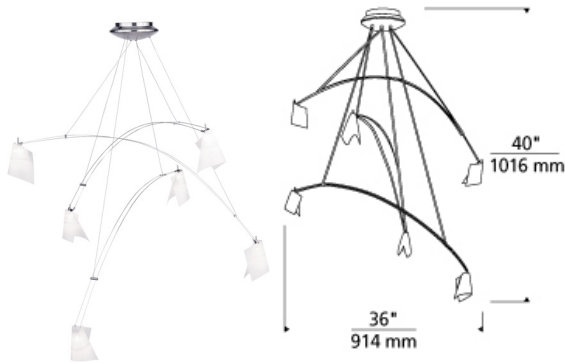

LINE - VOLTAGE PENDANTS / SUSPENSION

Mini Crescendo Chandelier T20

DESCRIPTION

The Mini Crescendo chandelier by Tech Lighting floats effortlessly in the air with its cascading layered design and light weight flight paper. Three free-floating arms are illuminated by frosted lamps that gracefully hang in the air. The Mini Crescendo is available in two modern finish options, Chrome or Satin Nickel and ships with fully dimmable, easy to replace MR16 lamping. Although light and airy in appearance the Mini Crescendo chandelier grabs the eye with its modest scale making it ideal for dining room lighting, bedroom lighting and a host of hospitality lighting applications. The Mini Crescendo is also available in a larger scale, simply search for Mini Crescendo to find related information about the complementary Mini-Crescendo chandelier. 6.5" diameter round canopy houses a 150 watt transformer with short circuit protection. 36" width and 40" length. Includes six 12 volt, 20 watt Frostline™ MR16 lamps. Dimmable with low-voltage electronic dimmer.

INSTALLATION

This product can mount to either a 4" square electrical box with round plaster ring or an octagonal electrical box (not included). Fixture recommended for installation in locations with minimal variances in airflow.

WEIGHT

2.5-3lb / 1.13-1.36kg ±

mini crescendo chandelier

ORDERING INFORMATION

700CRES SHAPE OR SIZE	FINISH	LAMP
36S MINI 36" W X 40" L	C CHROME S SATIN NICKEL	12 VOLT MR16 -NL NO LAMP

7400 Linder Avenue T 847.410.4400
Skokie, Illinois 60077 F 847.410.4500