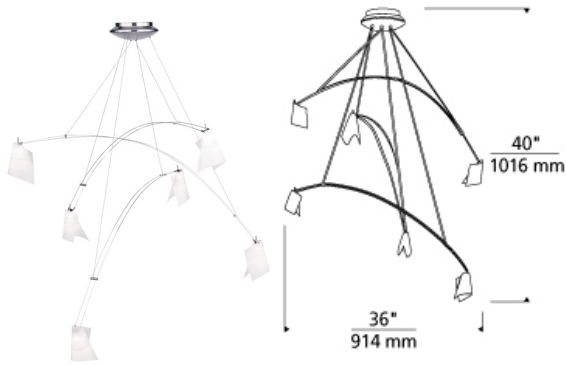

LINE - VOLTAGE PENDANTS / SUSPENSION

Mini Crescendo Chandelier

DESCRIPTION

The Mini Crescendo chandelier by Tech Lighting floats effortlessly in the air with its cascading layered design and light weight flight paper. Three free-floating arms are illuminated by frosted lamps that gracefully hang in the air. The Mini Crescendo is available in two modern finish options, Chrome or Satin Nickel and ships with fully dimmable, easy to replace MR16 lamping. Although light and airy in appearance the Mini Crescendo chandelier grabs the eye with its modest scale making it ideal for dining room lighting, bedroom lighting and a host of hospitality lighting applications. The Mini Crescendo is also available in a larger scale, simply search for Mini Crescendo to find related information about the complementary Mini-Crescendo chandelier. 6.5" diameter round canopy houses a 150 watt transformer with short circuit protection. 36" width and 40" length options include (6) 12 volt, 20 watt Frostline™ MR16 lamps. Dimmable with low-voltage electronic dimmer.

INSTALLATION

This product can mount to either a 4" square electrical box with round plaster ring or an octagonal electrical box (not included). Fixture recommended for installation in locations with minimal variances in airflow.

WEIGHT

2.5-3lb / 1.13-1.36kg ±

mini crescendo chandelier

ORDERING INFORMATION

700CRES SHAPE OR SIZE	FINISH	LAMP
36S MINI 36" W X 40" L	C CHROME S SATIN NICKEL	12 VOLT MR16 -NL NO LAMP

7400 Linder Avenue T 847.410.4400
Skokie, Illinois 60077 F 847.410.4500