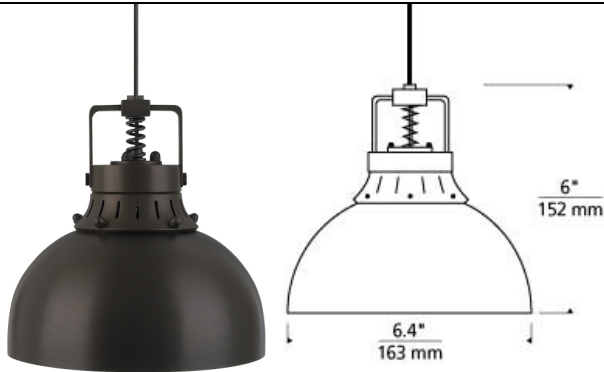

LOW - VOLTAGE PENDANTS

Mini Cargo Solid Pendant

DESCRIPTION

The Mini Cargo Solid pendant light by Tech Lighting is classic in nature yet sophisticated in style. This pendant features an industrial-inspired dome-shaped metal shade that neatly conceals the energy efficient lamping inside. This timeless pendant is further enhanced by the Antique Bronze and Satin Nickel finishes. Modestly scaled at 6" in height and 6.4" in diameter the Mini Cargo Solid is ideal for kitchen islands as task lighting, hallway lighting and countless commercial lighting applications. This pendant ships with your choice of halogen or LED lamping, both choices are fully dimmable saving you both time and money. Halogen version includes 50w MR16 lamp. LED includes 12 volt, 8 watt, 310 gross lumens, replaceable 3000K LED MR16 lamp. Ships with six feet of field-cutable cable. Dimmable with low-voltage electronic or magnetic dimmer (based on the transformer). Works with SORAA.

INSTALLATION

Socket terminates with FreeJack male connector, which may be installed into a system connector. Elements ordered with a system prefix include a connector for that system.

WEIGHT

1.4lb / 0.64kg ±