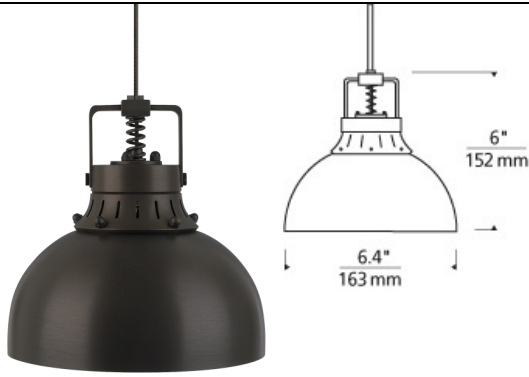

LOW - VOLTAGE PENDANTS

Mini Cargo Solid Pendant

DESCRIPTION

The Mini Cargo Solid pendant light by Tech Lighting is classic in nature yet sophisticated in style. This pendant features an industrial-inspired dome-shaped metal shade that neatly conceals the energy efficient lamping inside. This timeless pendant is further enhanced by the Antique Bronze and Satin Nickel finishes. Modestly scaled at 6" in height and 6.4" in diameter the Mini Cargo Solid is ideal for kitchen islands as task lighting, hallway lighting and countless commercial lighting applications. This pendant ships with your choice of halogen or LED lamping, both choices are fully dimmable saving you both time and money. Halogen version includes 50w MR16 lamp. LED includes 12 volt, 8 watt, 310 gross lumens, replaceable 3000K LED MR16 lamp. Ships with six feet of field-cutable cable. Dimmable with low-voltage electronic or magnetic dimmer (based on the transformer). Works with SORAA.

INSTALLATION

Socket terminates with FreeJack male connector, which may be installed into a system connector. Elements ordered with a system prefix include a connector for that system.

WEIGHT

1.4lb / 0.64kg ±