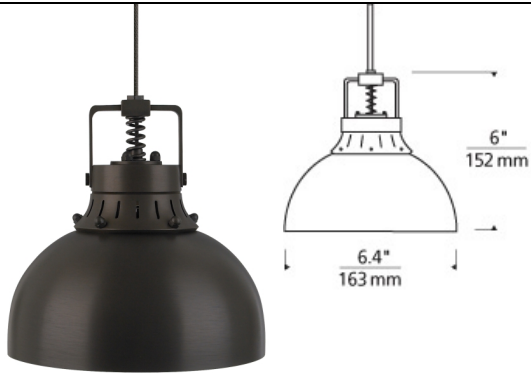

LOW - VOLTAGE PENDANTS

Mini Cargo Solid Pendant

DESCRIPTION

Industrial-inspired dome-shaped metal shade. Includes low-voltage, 50 watt MR16 lamp or 6 watt replaceable 95 CRI 3000K LED MR16 lamp and six feet of field-cutable cable. Works with SORAA.

INSTALLATION

Socket terminates with FreeJack male connector, which may be installed into a system connector. Elements ordered with a system prefix include a connector for that system.

WEIGHT

1.4lb / 0.64kg ±

antique bronze

satin nickel

ORDERING INFORMATION

600 SYSTEM	MCRGS	FINISH	LAMP
FJ	FREEJACK	Z ANTIQUE BRONZE	12 VOLT HALOGEN
KL	KABLE LITE	S SATIN NICKEL	-LED930 12 VOLT LED 90 CRI 3000K
MP	MONOPOINT		-24 24 VOLT HALOGEN
MO	MONORAIL		
MO2	TWO-CIRCUIT MONORAIL		