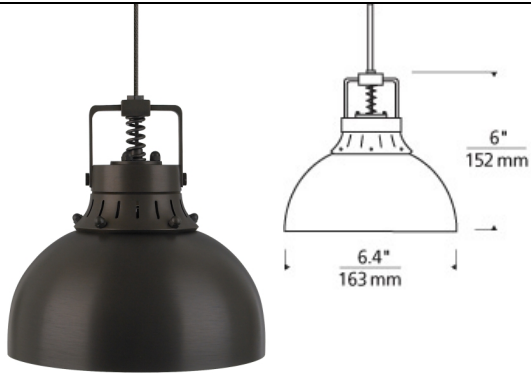

LOW - VOLTAGE PENDANTS

Mini Cargo Solid Pendant

DESCRIPTION

Industrial-inspired dome-shaped metal shade. Includes low-voltage, 50 watt MR16 lamp or 7.5 watt replaceable 95 CRI 3000K LED MR16 lamp and six feet of field-cutable cable. Works with SORAA.

INSTALLATION

Socket terminates with FreeJack male connector, which may be installed into a system connector. Elements ordered with a system prefix include a connector for that system.

WEIGHT

1.4lb / 0.64kg ±