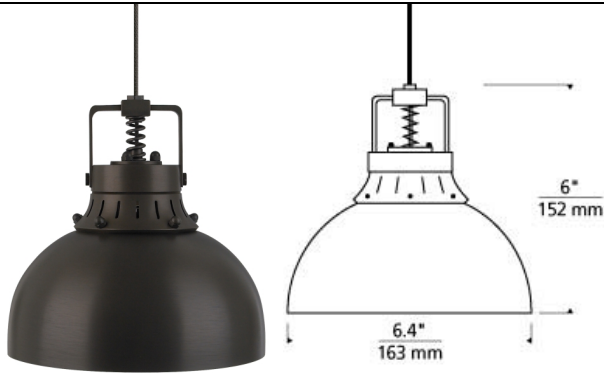

LOW - VOLTAGE PENDANTS

Mini Cargo Solid Pendant LED

DESCRIPTION

The Mini Cargo Solid pendant light by Tech Lighting is classic in nature yet sophisticated in style. This pendant features an industrial-inspired dome-shaped metal shade that neatly conceals the energy efficient lamping inside. This timeless pendant is further enhanced by the Antique Bronze and Satin Nickel finishes. Modestly scaled at 6" in height and 6.4" in diameter the Mini Cargo Solid is ideal for kitchen islands as task lighting, hallway lighting and countless commercial lighting applications. This pendant ships with your choice of halogen or LED lamping, both choices are fully dimmable saving you both time and money. Halogen version includes 50w MR16 lamp. LED includes 12 volt, 8 watt, 310 gross lumens, replaceable 3000K LED MR16 lamp. Ships with six feet of field-cutable cable. Dimmable with low-voltage electronic or magnetic dimmer (based on the transformer). Works with SORAA.

INSTALLATION

Socket terminates with FreeJack male connector, which may be installed into a system connector. Elements ordered with a system prefix include a connector for that system.

WEIGHT

1.4lb / 0.64kg ±