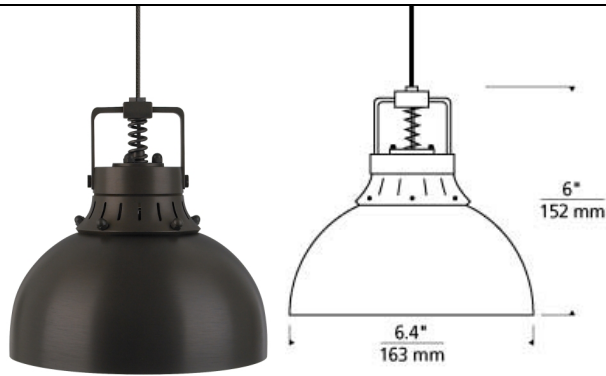

LOW - VOLTAGE PENDANTS

Mini Cargo Solid Pendant LED SORAA

DESCRIPTION

The Mini Cargo Solid pendant light by Tech Lighting is classic in nature yet sophisticated in style. This pendant features an industrial-inspired dome-shaped metal shade that neatly conceals the energy efficient lamping inside. This timeless pendant is further enhanced by the Antique Bronze and Satin Nickel finishes. Modestly scaled at 6" in height and 6.4" in diameter the Mini Cargo Solid is ideal for kitchen islands as task lighting, hallway lighting and countless commercial lighting applications. This pendant ships with your choice of halogen or LED lamping, both choices are fully dimmable saving you both time and money. Halogen version includes 50w MR16 lamp. LED includes 12 volt, 8 watt, 310 gross lumens, replaceable 3000K LED MR16 lamp. Ships with six feet of field-cutttable cable. Dimmable with low-voltage electronic or magnetic dimmer (based on the transformer). Works with SORAA.

INSTALLATION

Socket terminates with FreeJack male connector, which may be installed into a system connector. Elements ordered with a system prefix include a connector for that system.

WEIGHT

1.4lb / 0.64kg ±

Note: MP includes 4" Round Flush Canopy.
Antique Bronze is not available for Kable Lite.

600 ____ MCRGS ____ ____

FIXTURE TYPE: _____

JOB NAME: _____

NOTES: _____
