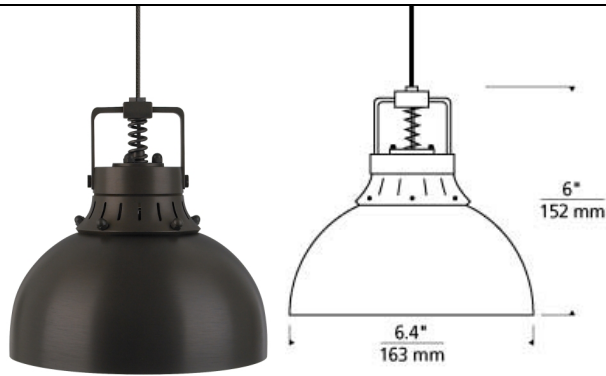

LOW - VOLTAGE PENDANTS

Mini Cargo Solid Pendant LED SORAA

DESCRIPTION

The Mini Cargo Solid pendant light by Tech Lighting is classic in nature yet sophisticated in style. This pendant features an industrial-inspired dome-shaped metal shade that neatly conceals the energy efficient lamping inside. This timeless pendant is further enhanced by the Antique Bronze and Satin Nickel finishes. Modestly scaled at 6" in height and 6.4" in diameter the Mini Cargo Solid is ideal for kitchen islands as task lighting, hallway lighting and countless commercial lighting applications. This pendant ships with your choice of halogen or LED lamping, both choices are fully dimmable saving you both time and money. Halogen version includes 50w MR16 lamp. LED includes 12 volt, 8 watt, 310 gross lumens, replaceable 3000K LED MR16 lamp. Ships with six feet of field-cutttable cable. Dimmable with low-voltage electronic or magnetic dimmer (based on the transformer). Works with SORAA.

INSTALLATION

Socket terminates with FreeJack male connector, which may be installed into a system connector. Elements ordered with a system prefix include a connector for that system.

WEIGHT

1.4lb / 0.64kg ±

Note: MP includes 4" Round Flush Canopy.
Antique Bronze is not available for Kable Lite.

600 ____ MCRGS ____ ____

FIXTURE TYPE: _____

JOB NAME: _____

NOTES: _____