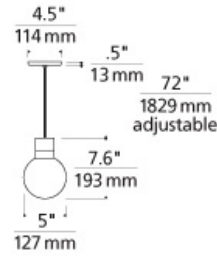

LINE - VOLTAGE PENDANTS

Mina Pendant

DESCRIPTION

An elegant sphere of pure optic crystal is laser etched to create a mysterious yet beautiful orb floating within. When illuminated by the downward-firing LED hidden within the socket, the Mina pendant light from Tech Lighting's inner orb glows brilliantly while the fixture provides a bounty of task light on surfaces below. Includes 9 watt, 200 delivered lumen, 3000K, 2200K or 3000K-2200K warm-color dimming LED module. Fixture provided with twelve feet of field-cuttable cloth cord. Dimmable with low-voltage electronic dimmer.

INSTALLATION

This product can mount to either a 4" square electrical box with round plaster ring or an octagon electrical box.

ORDERING INFORMATION

700	SYSTEM	MINAP	SHAPE OR SIZE	COLOR	Cord Color	FINISH	LAMP
TD	LINE-VOLTAGE		11	C CLEAR	B BLACK	R AGED BRASS	- LED 90 CRI 2200K 120V
	PENDANTS/SUSPENSION		1		I BLACK/WHITE		LED922
			3		U BLUE	S SATIN NICKEL	- LED 90 CRI 3000K 120V
			7		N BROWN		LED930
					P COPPER		- LED 90 CRI WARM COLOR DIMMING 3000K -
					F FUSCIA		LEDWD2200K 120V
					Y GRAY		
					O ORANGE		
					R RED		
					T TEAL		
					W WHITE		

TECH LIGHTING®

7400 Linder Avenue T 847.410.4400
Skokie, Illinois 60077 F 847.410.4500

Tech Lighting, L.L.C.

700 ____ MINAP _____

FIXTURE TYPE: _____

JOB NAME: _____

NOTES: _____

_____

_____

©2017 Tech Lighting, L.L.C. All Rights Reserved. The "Tech Lighting" graphic is a registered trademark of Tech Lighting, L.L.C. Tech Lighting reserves the right to change specifications for product improvements without notification.