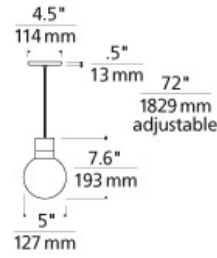

LINE - VOLTAGE PENDANTS

Mina Pendant

DESCRIPTION

An elegant sphere of pure optic crystal is laser etched to create a mysterious yet beautiful orb floating within. When illuminated by the downward-firing LED hidden within the socket, the Mina pendant light from Tech Lighting's inner orb glows brilliantly while the fixture provides a bounty of task light on surfaces below. Includes 9 watt, 135 delivered lumen, 3000K, 2200K or 3000K-2200K warm-color dimming LED module. Fixture provided with six feet of field-cutttable cloth cord. Dimmable with low-voltage electronic dimmer.

INSTALLATION

This product can mount to either a 4" square electrical box with round plaster ring or an octagon electrical box.

ORDERING INFORMATION

700	SYSTEM	MINAP	SHAPE OR SIZE	COLOR	Cord Color	FINISH	LAMP
TD	LINE-VOLTAGE		11	C CLEAR	B BLACK	R AGED BRASS	- LED 90 CRI 2200K 120V
	PENDANTS/SUSPENSION		1		I BLACK/WHITE	B BRASS	LED922
			3		U BLUE	S SATIN NICKEL	- LED 90 CRI 3000K 120V
			7		N BROWN		LED930
					P COPPER		- LED 90 CRI WARM COLOR DIMMING 3000K - LEDWD2200K 120V
					F FUSCIA		
					Y GRAY		
					O ORANGE		
					R RED		
					T TEAL		
					W WHITE		

TECH LIGHTING®

7400 Linder Avenue T 847.410.4400
Skokie, Illinois 60077 F 847.410.4500

Tech Lighting, L.L.C.

700 ____ MINAP _____

FIXTURE TYPE: _____

JOB NAME: _____

NOTES: _____

_____

_____

©2017 Tech Lighting, L.L.C. All Rights Reserved. The "Tech Lighting" graphic is a registered trademark of Tech Lighting, L.L.C. Tech Lighting reserves the right to change specifications for product improvements without notification.