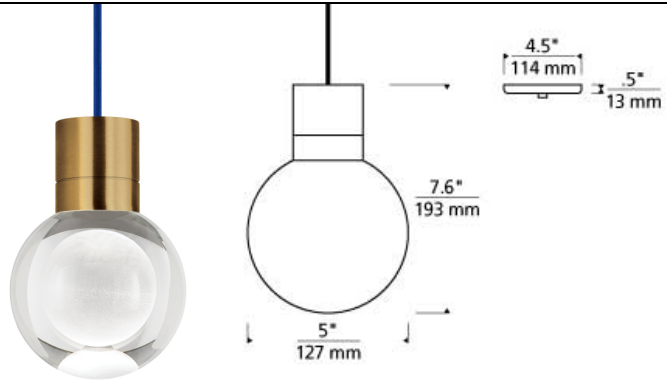

LINE - VOLTAGE PENDANTS

Mina Pendant LED

DESCRIPTION

The Mina pendant light from Tech Lighting features an elegant sphere of pure optic crystal. This beautiful floating orb is laser-etched and further illuminated by a powerful downward-firing LED hidden within the socket. Although smaller in diameter, the Mina brilliantly provides a bounty of task light onto surfaces below. Highly customizable, the Mina pendant features 8 cord colors and three on-trend finish options. The Mina ships with your choice of fully dimmable LED lamping. In addition to the wide range of customizable options, the Mina pendant also comes with two complementary accessory options. Swag Hooks and the Locus accessory. Due to its contemporary yet raw style, the Mina can be used in a range of consumer and commercial lighting applications. Includes 9 watt, 135 delivered lumen, 3000K, 2200K or 3000K-2200K warm-color dimming LED module. Fixture provided with twelve feet of field-cuttable cloth cord. Dimmable with low-voltage electronic or triac dimmer.

INSTALLATION

This product can mount to either a 4" square electrical box with round plaster ring or an octagon electrical box.

WEIGHT

19.5-21lb / 8.85-9.53kg ±

ORDERING INFORMATION

700	SYSTEM	MINAP	SHAPE OR SIZE	COLOR	Cord Color	FINISH	LAMP
TD	LINE-VOLTAGE		11	11-LITE	C CLEAR	B BLACK	- LED 90 CRI 2200K 120V (T24)
	PENDANTS/SUSPENSION			CHANDELIER	I BLACK/WHITE	R AGED BRASS	LED922
			1	1-LITE	U BLUE	B BLACK	- LED 90 CRI 3000K 120V (T24)
			3	3-LITE	P COPPER	S SATIN	LED930
				CHANDELIER	Y GRAY	NICKEL	- LED 90 CRI WARM COLOR DIMMING 3000K - 2200K
			7	7-LITE	O ORANGE		LEDWD120V (T24)
				CHANDELIER	R RED		
					W WHITE		