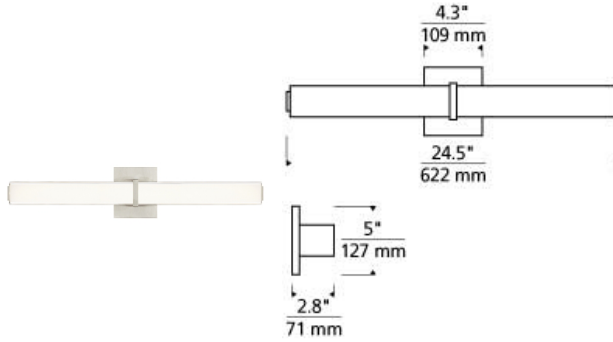

## DESCRIPTION

Clean and crisp by design, the Milan II by Tech Lighting is a modern LED bath bar elevated with an acrylic outer shade over an opal-etched inner shade elegantly finished with a metal center band. Offered in two popular sizes and three finishes, the Milan II is a great option for your bathroom or vanity with horizontal and vertical mounting options. Lamping options are compatible with most dimmers. Refer to Dimming Chart for more information. Includes 120 volt 23.6 watt, 1548 delivered lumens, 3000K LED linear modules. Dimmable with most LED compatible ELV and TRIAC dimmers. 277V compatible with 0-10V dimmers. ADA compliant. Mounts horizontally or vertically.

## INSTALLATION

This product can mount to either a 4" square electrical box with round plaster ring or an octagonal electrical box (not included).

## WEIGHT

4-4lb / 1.81-1.81kg ±

chrome

satin nickel

## ORDERING INFORMATION

700BCMLN	LENGTH (A)	COLOR	FINISH	LAMP
24	24"	Y ACRYLIC	C CHROME S SATIN NICKEL	-LED930 INTEGRATED LED 90 CRI 3000K 120V (T24) -LED930-277 INTEGRATED LED 90 CRI 3000K 277V

700BC MLN \_\_\_\_\_