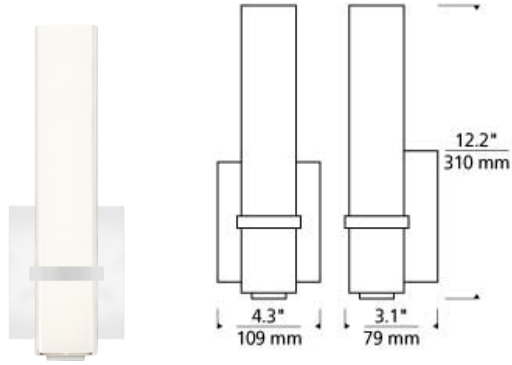

## DESCRIPTION

Clean and crisp by design, the Milan II by Tech Lighting is a modern LED bath bar elevated with an acrylic outer shade over an opal-etched inner shade elegantly finished with a metal center band. Offered in two popular sizes and three finishes, the Milan II is a great option for your bathroom or vanity with horizontal and vertical mounting options. Lamping options are compatible with most dimmers. Refer to Dimming Chart for more information. Includes 120 volt 13.2 watt, 797 delivered lumens, 3000K LED linear modules. Dimmable with most LED compatible ELV and TRIAC dimmers. 277V compatible with 0-10V dimmers. ADA compliant. Can be mounted vertically or horizontally.

## INSTALLATION

This product can mount to either a 4" square electrical box with round plaster ring or an octagonal electrical box (not included).

## WEIGHT

2.5-2.5lb / 1.13-1.13kg ±

chrome

satin nickel

## ORDERING INFORMATION

700BCMLN	LENGTH (A)	COLOR	FINISH	LAMP
13	13"	Y ACRYLIC	C CHROME S SATIN NICKEL	-LED930 INTEGRATED LED 90 CRI 3000K 120V (T24) -LED930-277 INTEGRATED LED 90 CRI 3000K 277V

**TECH LIGHTING®**