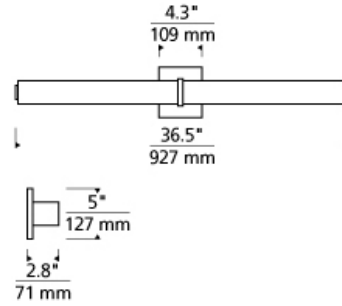

Milan 36 Bath

LED ADA T20

DESCRIPTION

The Milan bath bar by Tech Lighting is a modern rectilinear bath bar that features a clean and crisp design. The Milan is defined by a white acrylic inner shade enhanced by an beautiful opal etched outer glass shade. A discreet metal band further enhances the simple elegance of this bath bar. The Milan is available in two on-trend finishes, Satin Nickel and Chrome, each finish further enriches its contemporary style. The Milan bath bar ships with energy efficient integrated LED lamping, all lamping options are fully dimmable to create the desired ambiance in your special space. Includes 30 watt, 2514 delivered lumen, 3000K LED module. Can be mounted vertically or horizontally. Dimmable with low-voltage electronic dimmer.

INSTALLATION

This product can mount to either a 4" square electrical box with round plaster ring or an octagonal electrical box (not included).

WEIGHT

6.5-7lb / 2.95-3.18kg ±

chrome

satin nickel

ORDERING INFORMATION

700BCMLN	LENGTH (A)	COLOR	FINISH	LAMP
36	36"	W WHITE GLASS	C CHROME S SATIN NICKEL	-LED930 LED 90 CRI 3000K 120V (T24) -LED930-277 LED 90 CRI 3000K 277V

TECH LIGHTING®

7400 Linder Avenue
Skokie, Illinois 60077