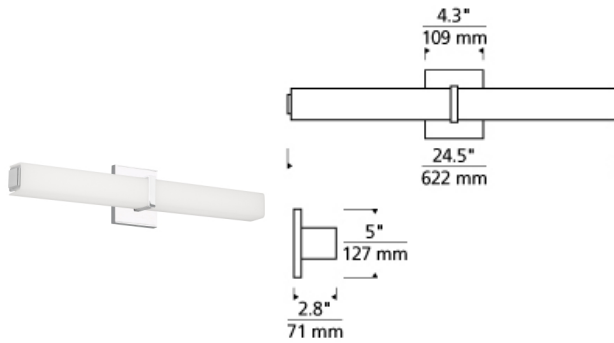

Milan 24 Bath

LED ADA T20

DESCRIPTION

The Milan bath bar by Tech Lighting is a modern rectilinear bath bar that features a clean and crisp design. The Milan is defined by a white acrylic inner shade enhanced by the crystalline dimensionality of an outer shade of either clear polished glass or beautiful opal etched glass. A discreet metal band further enhances the simple elegance of this bath bar. The Milan is available in two on-trend finishes, Satin Nickel and Chrome, each finish further enriches its contemporary style. The Milan bath bar ships with energy efficient integrated LED lamping, all lamping options are fully dimmable to create the desired ambiance in your special space. Includes 20 watt, 1629 delivered lumen, 3000K LED module. Dimmable with low-voltage electronic dimmer.

INSTALLATION

This product can mount to either a 4" square electrical box with round plaster ring or an octagonal electrical box (not included).

WEIGHT

4.0-4.5lb / 1.81-2.04kg ±

chrome

satin nickel

ORDERING INFORMATION

700BCMLN	LENGTH (A)	COLOR	FINISH	LAMP
24	24"	W WHITE ACRYLIC	C CHROME S SATIN NICKEL	-LED930 -LED930-277 LED 90 CRI 3000K 277V

TECH LIGHTING®
 7400 Linder Avenue T 847.410.4400
 Skokie, Illinois 60077 F 847.410.4500
Tech Lighting, L.L.C.