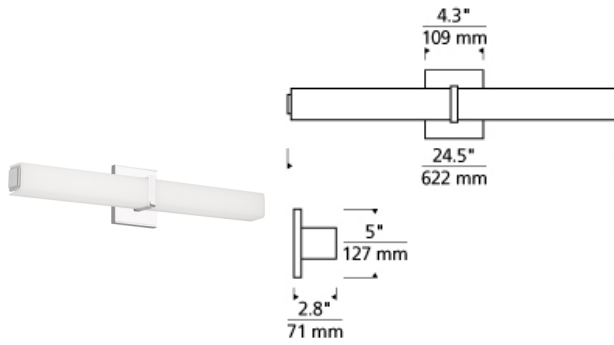

Milan 24 Bath

LED ADA T20

DESCRIPTION

The Milan bath bar by Tech Lighting is a modern rectilinear bath bar that features a clean and crisp design. The Milan is defined by a white acrylic inner shade enhanced by the crystalline dimensionality of an outer shade of either clear polished glass or beautiful opal etched glass. A discreet metal band further enhances the simple elegance of this bath bar. The Milan is available in two on-trend finishes, Satin Nickel and Chrome, each finish further enriches its contemporary style. The Milan bath bar ships with energy efficient integrated LED lamping, all lamping options are fully dimmable to create the desired ambiance in your special space. Includes 20 watt, 1629 delivered lumen, 3000K LED module. Dimmable with low-voltage electronic dimmer.

INSTALLATION

This product can mount to either a 4" square electrical box with round plaster ring or an octagonal electrical box (not included).

WEIGHT

4.0-4.5lb / 1.81-2.04kg ±

chrome

satin nickel

ORDERING INFORMATION

700BCMLN	LENGTH (A)	COLOR	FINISH	LAMP
24	24"	W WHITE ACRYLIC	C CHROME S SATIN NICKEL	-LED930 LED 90 CRI 3000K 120V (T24) -LED930-277 LED 90 CRI 3000K 277V

TECH LIGHTING®

7400 Linder Avenue
Skokie, Illinois 60077