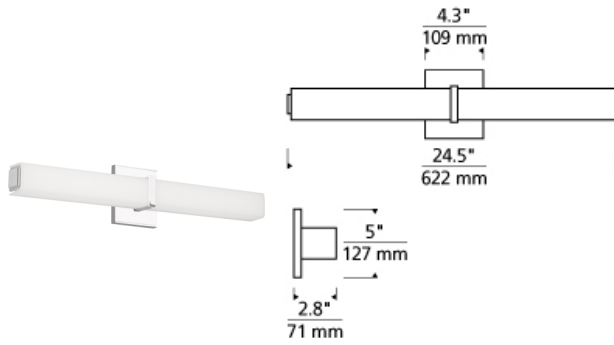

## DESCRIPTION

The Milan bath bar by Tech Lighting is a modern rectilinear bath bar that features a clean and crisp design. The Milan is defined by a white acrylic inner shade enhanced by the crystalline dimensionality of an outer shade of either clear polished glass or beautiful opal etched glass. A discreet metal band further enhances the simple elegance of this bath bar. The Milan is available in two on-trend finishes, Satin Nickel and Chrome, each finish further enriches its contemporary style. The Milan bath bar ships with energy efficient integrated LED lamping, all lamping options are fully dimmable to create the desired ambiance in your special space. Includes 20 watt, 1629 delivered lumen, 3000K LED module. Dimmable with low-voltage electronic dimmer.

## INSTALLATION

This product can mount to either a 4" square electrical box with round plaster ring or an octagonal electrical box (not included).

## WEIGHT

4.0-4.5lb / 1.81-2.04kg ±

chrome

satin nickel

## ORDERING INFORMATION

700BCMLN	LENGTH (A)	COLOR	FINISH	LAMP
24	24"	W WHITE ACRYLIC	C CHROME S SATIN NICKEL	-LED930 LED 90 CRI 3000K 120V (T24) -LED930-277 LED 90 CRI 3000K 277V

**TECH LIGHTING®**

7400 Linder Avenue T 847.410.4400  
Skokie, Illinois 60077 F 847.410.4500