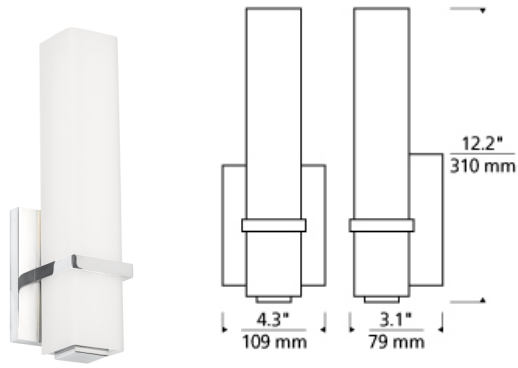

Milan 13 Bath

LED ADA T20

DESCRIPTION

The Milan wall sconce by Tech Lighting is a modern rectilinear bath bar that features a clean and crisp design. The Milan is defined by the sharply enhanced crystalline dimension of the outer shade. The Milan can be customized by selecting either a clear polished glass or beautiful opal etched glass, either glass finish will bring sophistication to your space. The Milan is available in two on-trend finishes, Satin Nickel and Chrome, each finish further enhances its contemporary style. The Milan bath bar ships with energy efficient integrated LED lamping, all lamping options are fully dimmable to create the desired ambiance in your special space. Includes 10 watt, 823 delivered lumen, 3000K LED module. Dimmable with low-voltage electronic dimmer.

INSTALLATION

This product can mount to either a 4" square electrical box with round plaster ring or an octagonal electrical box (not included).

WEIGHT

2.0-2.5lb / 0.91-1.13kg ±

chrome

satin nickel

ORDERING INFORMATION

700BCMLN	SHAPE OR SIZE	COLOR	FINISH	LAMP
13	13" SMALL	W WHITE GLASS	C CHROME S SATIN NICKEL	-LED930 LED 90 CRI 3000K 120V -LED930-277 LED 90 CRI 3000K 277V

TECH LIGHTING®

7400 Linder Avenue
Skokie, Illinois 60077