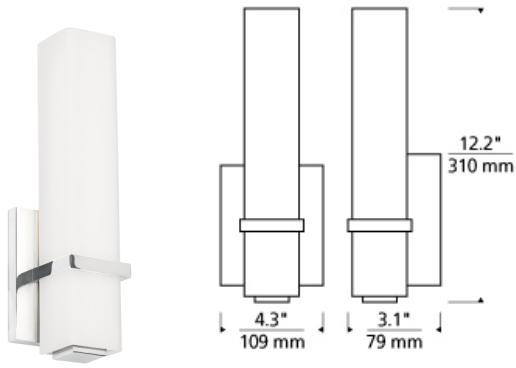

Milan 13 Bath

LED ADA T20

DESCRIPTION

The Milan wall sconce by Tech Lighting is a modern rectilinear bath bar that features a clean and crisp design. The Milan is defined by the sharply enhanced crystalline dimension of the outer shade. The Milan can be customized by selecting either a clear polished glass or beautiful opal etched glass, either glass finish will bring sophistication to your space. The Milan is available in two on-trend finishes, Satin Nickel and Chrome, each finish further enhances its contemporary style. The Milan bath bar ships with energy efficient integrated LED lamping, all lamping options are fully dimmable to create the desired ambiance in your special space. Includes 10 watt, 823 delivered lumen, 3000K LED module. Dimmable with low-voltage electronic dimmer.

INSTALLATION

This product can mount to either a 4" square electrical box with round plaster ring or an octagonal electrical box (not included).

WEIGHT

2.0-2.5lb / 0.91-1.13kg ±

chrome

satin nickel

ORDERING INFORMATION

700BCMLN	SHAPE OR SIZE	COLOR	FINISH	LAMP
13	13" SMALL	W WHITE GLASS	C CHROME S SATIN NICKEL	-LED930 LED 90 CRI 3000K 120V -LED930-277 LED 90 CRI 3000K 277V

TECH LIGHTING®

7400 Linder Avenue
Skokie, Illinois 60077