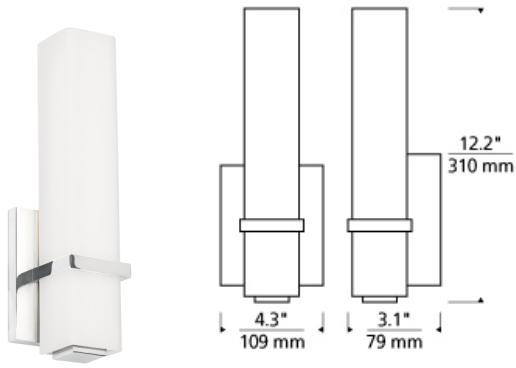

Milan 13 Bath

LED ADA T20

DESCRIPTION

The Milan wall sconce by Tech Lighting is a modern rectilinear bath bar that features a clean and crisp design. The Milan is defined by the sharply enhanced crystalline dimension of the outer shade. The Milan can be customized by selecting either a clear polished glass or beautiful opal etched glass, either glass finish will bring sophistication to your space. The Milan is available in two on-trend finishes, Satin Nickel and Chrome, each finish further enhances its contemporary style. The Milan bath bar ships with energy efficient integrated LED lamping, all lamping options are fully dimmable to create the desired ambiance in your special space. Includes 10 watt, 823 delivered lumen, 3000K LED module. Dimmable with low-voltage electronic dimmer.

INSTALLATION

This product can mount to either a 4" square electrical box with round plaster ring or an octagonal electrical box (not included).

WEIGHT

2.0-2.5lb / 0.91-1.13kg ±

chrome

satin nickel

ORDERING INFORMATION

| 700BCMLN | SHAPE OR SIZE | COLOR | FINISH | LAMP |
|----------|---------------|---------------|----------------------------|--|
| 13 | 13" SMALL | W WHITE GLASS | C CHROME S SATIN NICKEL | -LED930 LED 90 CRI 3000K 120V -LED930-277 LED 90 CRI 3000K 277V |