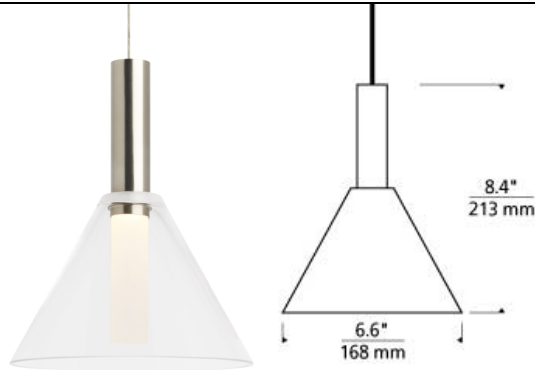

### DESCRIPTION

The Mezz pendant light by Tech Lighting is simply handsome featuring a sleek modern canonical shape and tipped sabre. At its core sits a cylindrical acrylic diffuser, providing a glare-free lighting experience in any space. Modest in size the Mezz scales at 7.6" in height and 3.5" in width making it ideal for kitchen island task lighting, bedroom lighting flanking two end tables or hallways. The Mezz is available in two on trend color options, Clear and Transparent Smoke and two sleek finishes, Satin Nickel and Matte Black. A high powered integrated LED lamp provides ample amounts of light onto surfaces below. The Mezz is fully dimmable to create the desired ambiance in your unique space. Ships with 8 watt, 336 delivered lumens, 3000K LED module. Dimmable with Low-Voltage electronic dimmer. Ships with 6 feet of field cuttable cable.

### WEIGHT

1.5-2lb / 0.68-0.91kg ±