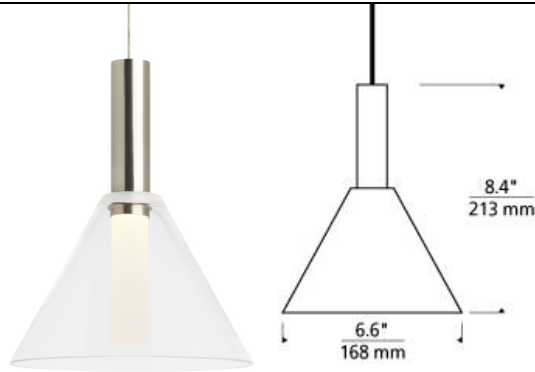

Mezz Pendant

LED T20

DESCRIPTION

The Mezz pendant light by Tech Lighting is simply handsome featuring a sleek modern canonical shape and tipped sabre. At its core sits a cylindrical acrylic diffuser, providing a glare-free lighting experience in any space. Modest in size the Mezz scales at 7.6" in height and 3.5" in width making it ideal for kitchen island task lighting, bedroom lighting flanking two end tables or hallways. The Mezz is available in two on trend color options, Clear and Transparent Smoke and two sleek finishes, Satin Nickel and Matte Black. A high powered integrated LED lamp provides ample amounts of light onto surfaces below. The Mezz is fully dimmable to create the desired ambiance in your unique space. Ships with 8 watt, 336 delivered lumens, 3000K LED module. Dimmable with Low-Voltage electronic dimmer. Ships with 6 feet of field cuttable cable.