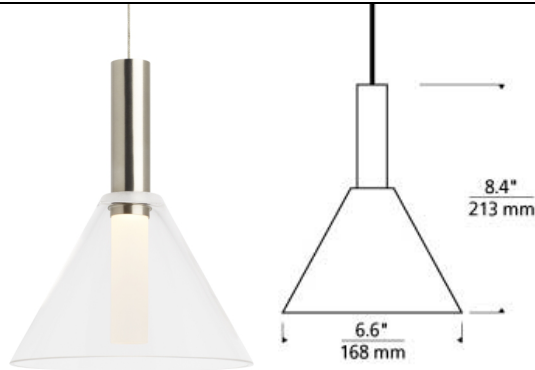

Mezz Pendant

LED T20

DESCRIPTION

The Mezz pendant light by Tech Lighting is simply handsome featuring a sleek modern canonical shape and tipped sabre. At its core sits a cylindrical acrylic diffuser, providing a glare-free lighting experience in any space. Modest in size the Mezz scales at 7.6" in height and 3.5" in width making it ideal for kitchen island task lighting, bedroom lighting flanking two end tables or hallways. The Mezz is available in two on trend color options, Clear and Transparent Smoke and two sleek finishes, Satin Nickel and Matte Black. A high powered integrated LED lamp provides ample amounts of light onto surfaces below. The Mezz is fully dimmable to create the desired ambiance in your unique space. Ships with 8 watt, 336 delivered lumens, 3000K LED module. Dimmable with Low-Voltage electronic dimmer. Ships with 6 feet of field cuttable cable.