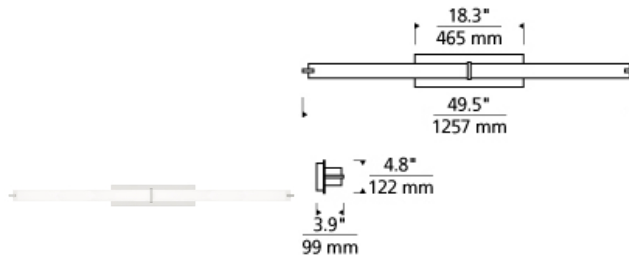

BATH COLLECTION

Metro Long Bath LED T20

DESCRIPTION

Rectilinear-shaped light bar with white acrylic shade and pressure- formed frame. Provides task and ambient light. Includes 49 watt, 2008 delivered lumen, 2700K or 3000K LED module. Dimmable with low-voltage electronic or triac dimmer. Mounts vertically or horizontally.

INSTALLATION

This product can mount to either a 4" square electrical box with round plaster ring or an octagonal electrical box. May be mounted horizontally or vertically. For wall mount use only.

WEIGHT

7-7.5lb / 3.18-3.4kg ±

acrylic lens

satin nickel

chrome

ORDERING INFORMATION

700BCMETL COLOR	FINISH	LAMP
Y WHITE ACRYLIC	C CHROME S SATIN NICKEL	-LED927 LED 90 CRI 2700K 120V -LED927-277 LED 90 CRI 2700K 277V -LED930 LED 90 CRI 3000K 120V -LED930-277 LED 90 CRI 3000K 277V