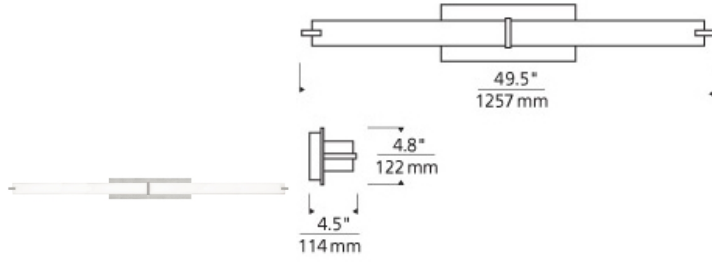

BATH COLLECTION

Metro Long Bath

DESCRIPTION

Rectilinear shaped light bar with white acrylic shade and pressure formed frame. Provides task and ambient light. Includes 49 watt, 2008 delivered lumen, 2700K or 3000K LED module. Dimmable with low-voltage electronic or triac dimmer. Mounts vertically or horizontally.

INSTALLATION

This product can mount to either a 4" square electrical box with round plaster ring or an octagonal electrical box. May be mounted horizontally or vertically. For wall mount use only.

acrylic lens

satin nickel

ORDERING INFORMATION

| 700BCMETL COLOR | FINISH | LAMP |
|-----------------|----------------|-----------------------------------|
| Y WHITE ACRYLIC | C CHROME | -LED927 LED 90 CRI 2700K 120V |
| | S SATIN NICKEL | -LED927-277 LED 90 CRI 2700K 277V |
| | | -LED930 LED 90 CRI 3000K 120V |
| | | -LED930-277 LED 90 CRI 3000K 277V |