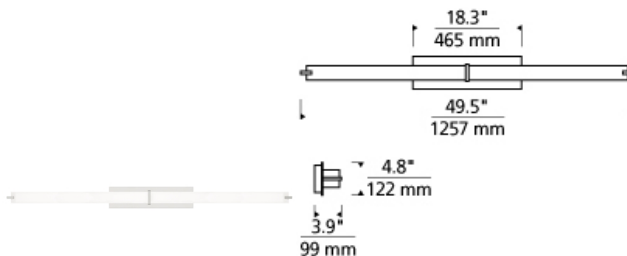

BATH COLLECTION

Metro Long Bath

DESCRIPTION

Rectilinear-shaped light bar with white acrylic shade and pressure-formed frame. Provides task and ambient light. Includes 49 watt, 2008 delivered lumen, 2700K or 3000K LED module. Dimmable with low-voltage electronic or triac dimmer. Mounts vertically or horizontally.

INSTALLATION

This product can mount to either a 4" square electrical box with round plaster ring or an octagonal electrical box. May be mounted horizontally or vertically. For wall mount use only.

WEIGHT

7-7.5lb / 3.18-3.4kg ±

acrylic lens

chrome

satin nickel

ORDERING INFORMATION

700BCMETL COLOR	FINISH	LAMP
Y WHITE ACRYLIC	C CHROME S SATIN NICKEL	-LED927 LED 90 CRI 2700K 120V -LED927-277 LED 90 CRI 2700K 277V -LED930 LED 90 CRI 3000K 120V -LED930-277 LED 90 CRI 3000K 277V