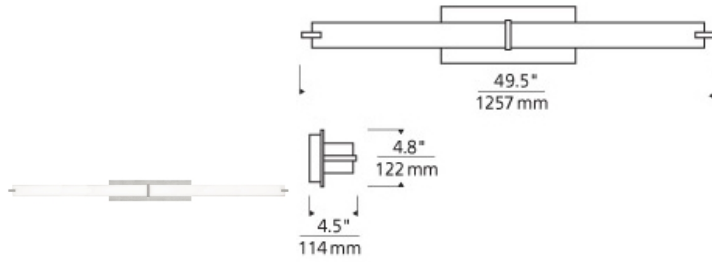

BATH COLLECTION

Metro Long Bath

DESCRIPTION

Rectilinear shaped light bar with white acrylic shade and pressure formed frame. Provides task and ambient light. Includes 45 watt, 2480 delivered lumen, 2700K or 3000K LED module. Dimmable with low-voltage electronic or triac dimmer. Mounts vertically or horizontally.

INSTALLATION

This product can mount to either a 4" square electrical box with round plaster ring or an octagonal electrical box. May be mounted horizontally or vertically. For wall mount use only.

acrylic lens

satin nickel

ORDERING INFORMATION

700BCMETL COLOR	FINISH	LAMP
Y WHITE ACRYLIC	C CHROME S SATIN NICKEL	-LED927 LED 90 CRI 2700K 120V -LED927-277 LED 90 CRI 2700K 277V -LED930 LED 90 CRI 3000K 120V -LED930-277 LED 90 CRI 3000K 277V