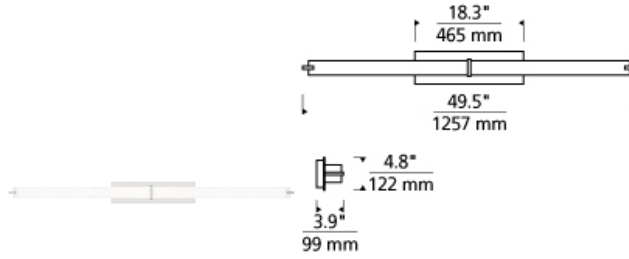

BATH COLLECTION

Metro Long Bath LED T20

DESCRIPTION

Rectilinear-shaped light bar with white acrylic shade and pressure-formed frame. Provides task and ambient light. Includes 49 watt, 2008 delivered lumen, 2700K or 3000K LED module. Dimmable with low-voltage electronic or triac dimmer. Mounts vertically or horizontally.

INSTALLATION

This product can mount to either a 4" square electrical box with round plaster ring or an octagonal electrical box. May be mounted horizontally or vertically. For wall mount use only.

WEIGHT

7-7.5lb / 3.18-3.4kg ±

acrylic lens

chrome

satin nickel

ORDERING INFORMATION

700BCMETL COLOR	FINISH	LAMP
Y WHITE ACRYLIC	C CHROME S SATIN NICKEL	-LED927 LED 90 CRI 2700K 120V -LED927-277 LED 90 CRI 2700K 277V -LED930 LED 90 CRI 3000K 120V -LED930-277 LED 90 CRI 3000K 277V