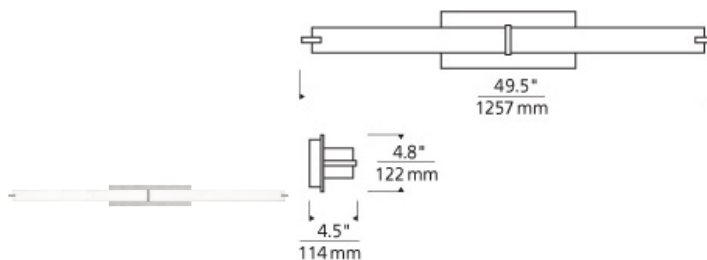

## Metro Long Bath

### DESCRIPTION

Rectilinear shaped light bar with white acrylic shade and pressure formed frame. Provides task and ambient light. Includes 49 watt, 2008 delivered lumen, 2700K or 3000K LED module. Dimmable with low-voltage electronic or triac dimmer. Mounts vertically or horizontally.

### INSTALLATION

This product can mount to either a 4" square electrical box with round plaster ring or an octagonal electrical box. May be mounted horizontally or vertically. For wall mount use only.

acrylic lens