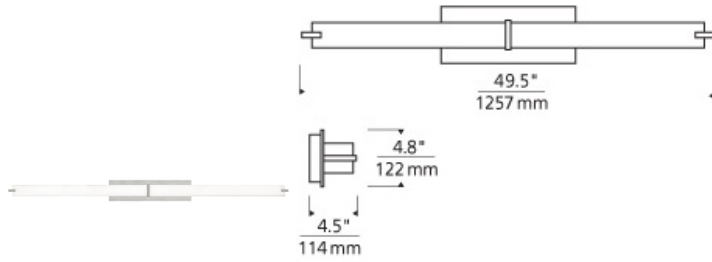

BATH COLLECTION

Metro Long Bath

DESCRIPTION

Rectilinear shaped light bar with white acrylic shade and pressure formed frame. Provides task and ambient light. Includes 49 watt, 2008 delivered lumen, 2700K or 3000K LED module. Dimmable with low-voltage electronic or triac dimmer. Mounts vertically or horizontally.

INSTALLATION

This product can mount to either a 4" square electrical box with round plaster ring or an octagonal electrical box. May be mounted horizontally or vertically. For wall mount use only.

acrylic lens

satin nickel

ORDERING INFORMATION

700BCMETL COLOR	FINISH	LAMP
Y WHITE ACRYLIC	C CHROME	-LED927 LED 90 CRI 2700K 120V
	S SATIN NICKEL	-LED927-277 LED 90 CRI 2700K 277V
		-LED930 LED 90 CRI 3000K 120V
		-LED930-277 LED 90 CRI 3000K 277V