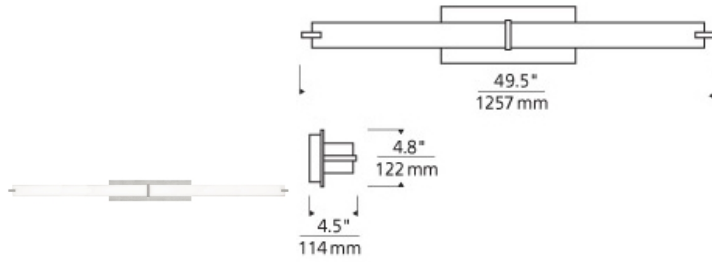

## Metro Long Bath

### DESCRIPTION

Rectilinear shaped light bar with white acrylic shade and pressure formed frame. Provides task and ambient light. Includes 45 watt, 2480 delivered lumen, 2700K or 3000K LED module. Dimmable with low-voltage electronic or triac dimmer. Mounts vertically or horizontally.

### INSTALLATION

This product can mount to either a 4" square electrical box with round plaster ring or an octagonal electrical box. May be mounted horizontally or vertically. For wall mount use only.

acrylic lens