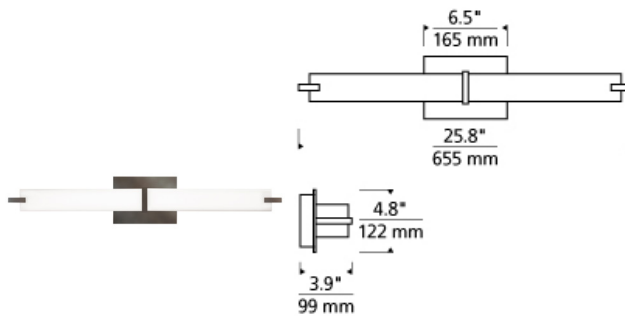

### DESCRIPTION

The Metro bath bar light by Tech Lighting is sophisticated and modern in design due to its multi-layer white or white acrylic shade and three on-trend hardware finishes. The Metro bath light can be mounted horizontally above a mirror or mounted vertically flanking a mirror as a wall sconce. Two length options allow this bath light to be adapted to powder room lighting as well as master bathroom lighting. Both size fixtures are fully dimmable with your choice of either incandescent or integrated LED lamping to create the desired ambiance in your unique space. Incandescent includes 40 watt, halogen mini-candelabra base lamps. LED includes 25 watt, 1262 delivered lumen, 2700K or 3000K LED module. Incandescent version dimmable with standard incandescent dimmer. LED version dimmable with low-voltage electronic or triac dimmer. ADA compliant. May be mounted vertically or horizontally.

### INSTALLATION

This product can mount to either a 4" square electrical box with round plaster ring or an octagonal electrical box. For wall mount use only. 12.5" of clearance is needed on one side of the fixture to remove glass when relamping.

### WEIGHT

5.5-6lb / 2.49-2.72kg ±

acrylic lens

frost