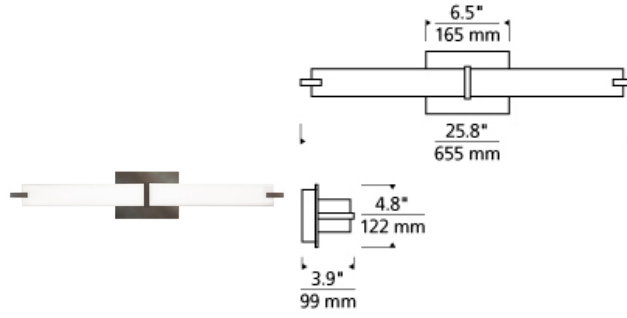

BATH COLLECTION

Metro Bath

LED ADA T20

DESCRIPTION

The Metro bath bar light by Tech Lighting is sophisticated and modern in design due to its multi-layer white or white acrylic shade and three on-trend hardware finishes. The Metro bath light can be mounted horizontally above a mirror or mounted vertically flanking a mirror as a wall sconce. Two length options allow this bath light to be adapted to powder room lighting as well as master bathroom lighting. Both size fixtures are fully dimmable with your choice of either incandescent or integrated LED lamping to create the desired ambiance in your unique space. Incandescent includes 40 watt, halogen mini-candelabra base lamps. LED includes 25 watt, 1262 delivered lumen, 2700K or 3000K LED module. Incandescent version dimmable with standard incandescent dimmer. LED version dimmable with low-voltage electronic or triac dimmer. ADA compliant. May be mounted vertically or horizontally.

frost

INSTALLATION

This product can mount to either a 4" square electrical box with round plaster ring or an octagonal electrical box. For wall mount use only. 12.5" of clearance is needed on one side of the fixture to remove glass when relamping.

WEIGHT

5.5-6lb / 2.49-2.72kg ±

acrylic lens

frost

ORDERING INFORMATION

700BCMET COLOR	FINISH	LAMP
Y WHITE ACRYLIC	Z ANTIQUE BRONZE	INCANDESCENT 120V (T20)
WHITE GLASS	C CHROME	-LED927 LED 90 CRI 2700K 120V
	S SATIN NICKEL	-LED927-277 LED 90 CRI 2700K 277V
		-LED930 LED 90 CRI 3000K 120V
		-LED930-277 LED 90 CRI 3000K 277V