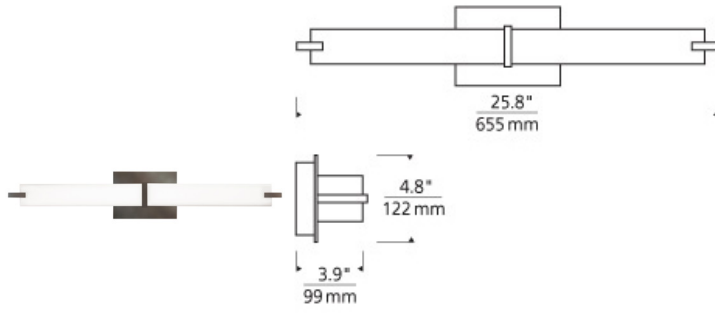

### DESCRIPTION

Rectilinear shaped light bar with multi-layered white glass or white acrylic. Plated pressure formed frame. Provides task and ambient light. Incandescent includes 40 watt, halogen mini-candelabra base lamps. LED includes 25 watt, 1460 delivered lumen, 2700K or 3000K LED module. Incandescent version dimmable with standard incandescent dimmer. LED version dimmable with low-voltage electronic or triac dimmer. ADA compliant. May be mounted vertically or horizontally.

### INSTALLATION

This product can mount to either a 4" square electrical box with round plaster ring or an octagonal electrical box. For wall mount use only. 12.5" of clearance is needed on one side of the fixture to remove glass when relamping.