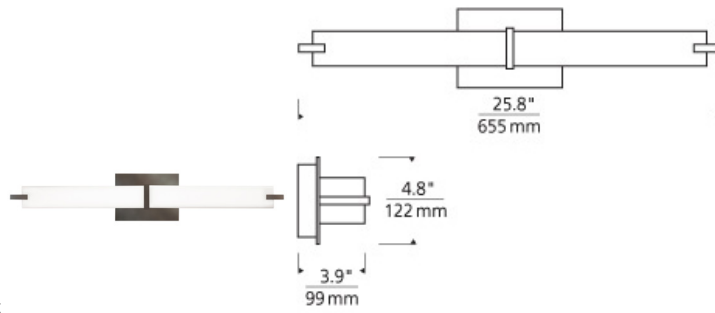

## DESCRIPTION

Rectilinear shaped light bar with multi-layered white glass or white acrylic. Plated pressure formed frame. Provides task and ambient light. Incandescent includes 40 watt, halogen mini-candelabra base lamps. LED includes 25 watt, 1262 delivered lumen, 2700K or 3000K LED module. Incandescent version dimmable with standard incandescent dimmer. LED version dimmable with low-voltage electronic or triac dimmer. ADA compliant. May be mounted vertically or horizontally.

## INSTALLATION

This product can mount to either a 4" square electrical box with round plaster ring or an octagonal electrical box. For wall mount use only. 12.5" of clearance is needed on one side of the fixture to remove glass when relamping.