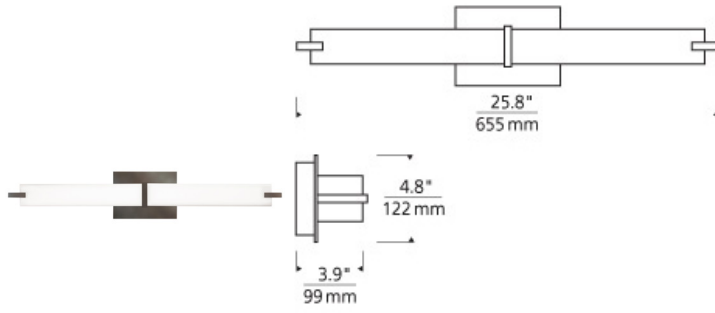

BATH COLLECTION

Metro Bath

DESCRIPTION

Rectilinear shaped light bar with multi-layered white glass or white acrylic. Plated pressure formed frame. Provides task and ambient light. Incandescent includes 40 watt, halogen mini-candelabra base lamps. LED includes 25 watt, 1262 delivered lumen, 2700K or 3000K LED module. Incandescent version dimmable with standard incandescent dimmer. LED version dimmable with low-voltage electronic or triac dimmer. ADA compliant. May be mounted vertically or horizontally.

INSTALLATION

This product can mount to either a 4" square electrical box with round plaster ring or an octagonal electrical box. For wall mount use only. 12.5" of clearance is needed on one side of the fixture to remove glass when relamping.