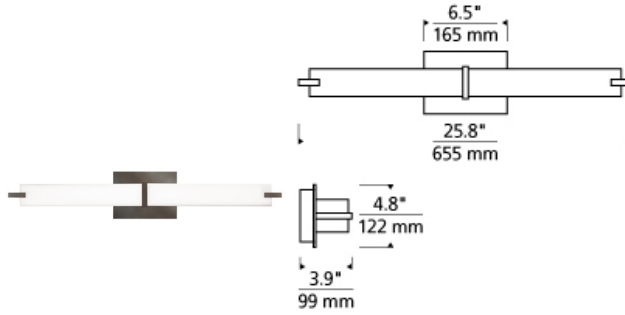

BATH COLLECTION

DESCRIPTION

Rectilinear shaped light bar with multi-layered white glass or white acrylic. Plated pressure formed frame. Provides task and ambient light. Incandescent includes 40 watt, halogen mini-candelabra base lamps. LED includes 25 watt, 1262 delivered lumen, 2700K or 3000K LED module. Incandescent version dimmable with standard incandescent dimmer. LED version dimmable with low-voltage electronic or triac dimmer. ADA compliant. May be mounted vertically or horizontally.

INSTALLATION

This product can mount to either a 4" square electrical box with round plaster ring or an octagonal electrical box. For wall mount use only. 12.5" of clearance is needed on one side of the fixture to remove glass when relamping.