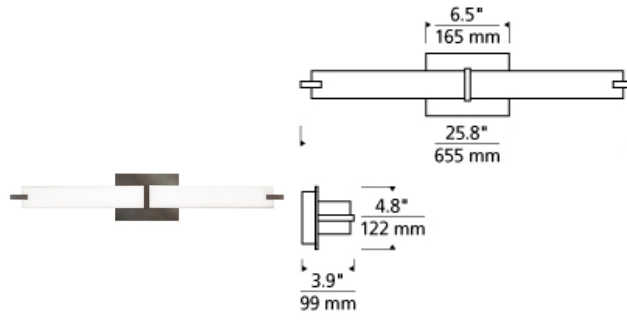

BATH COLLECTION

Metro Bath

DESCRIPTION

The Metro bath bar light by Tech Lighting is sophisticated and modern in design due to its multi-layer white or white acrylic shade and three on-trend hardware finishes. The Metro bath light can be mounted horizontally above a mirror or mounted vertically flanking a mirror as a wall sconce. Two length options allow this bath light to be adapted to powder room lighting as well as master bathroom lighting. Both size fixtures are fully dimmable with your choice of either incandescent or integrated LED lamping to create the desired ambiance in your unique space. Incandescent includes 40 watt, halogen mini-candelabra base lamps. LED includes 25 watt, 1262 delivered lumen, 2700K or 3000K LED module. Incandescent version dimmable with standard incandescent dimmer. LED version dimmable with low-voltage electronic or triac dimmer. ADA compliant. May be mounted vertically or horizontally.

frost

INSTALLATION

This product can mount to either a 4" square electrical box with round plaster ring or an octagonal electrical box. For wall mount use only. 12.5" of clearance is needed on one side of the fixture to remove glass when relamping.

WEIGHT

5.5-6lb / 2.49-2.72kg ±

acrylic lens

frost

ORDERING INFORMATION

700BCMET COLOR	FINISH	LAMP
Y WHITE ACRYLIC	Z ANTIQUE BRONZE	INCANDESCENT 120V (T20)
WHITE GLASS	C CHROME	-LED927 LED 90 CRI 2700K 120V
	S SATIN NICKEL	-LED927-277 LED 90 CRI 2700K 277V
		-LED930 LED 90 CRI 3000K 120V
		-LED930-277 LED 90 CRI 3000K 277V