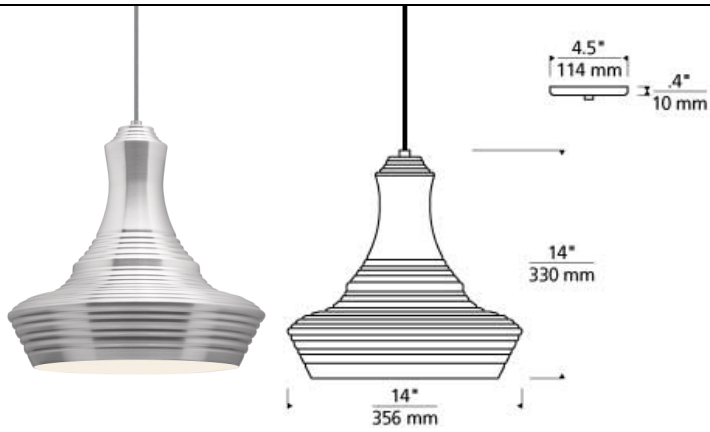

Menara Pendant

LED T20

DESCRIPTION

The Menara Pendant light from Tech Lighting is as unique as it is sophisticated featuring a Moroccan inspired design. Each curve and contour gives life to this unexpectedly large spun metal fixture. The Menara Pendant is available in two contemporary finish, White and Aluminum, each finish option further enhances the style and sophistication of this distinctive light fixture. Scaling at 72" in length and 14" in width the Menara is ideal for kitchen island task lighting, dining room lighting and bedroom lighting. Also included in the Menara family is the large scale Menara Grande, simply search for the Menara Pendant to find its closest relatives. Available lamping options include energy efficient LED and no-lamp. All lamping options, with the exception of no-lamp, are fully-dimmable to create the desired ambiance in your special space. Includes 6' of field-cutable cloth cord. Available with or without lamp. E26 medium base socket 75w max. LED includes (1) E26 medium base 10 watt 800 lumen 90 CRI 2700K LED A19 lamp. LED dimmable with a low-voltage electronic dimmer.

WEIGHT

2-2.5lb / 0.91-1.13kg ±

aluminum

white

ORDERING INFORMATION

700 SYSTEM MEN

FINISH LAMP

TD LINE-VOLTAGE PENDANTS/SUSPENSION