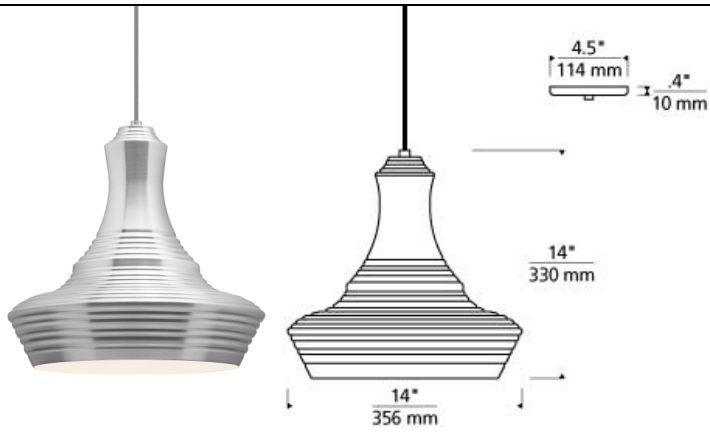

Menara Pendant

LED T20

DESCRIPTION

The Menara pendant light from Tech Lighting features Moroccan inspired design notes that give life to this visually stimulating spun metal fixture. Each finish includes matching cloth cord. Includes 6' of field-cuttable cloth cord. Available with or without lamp. E26 medium base socket 75w max. LED includes (1) E26 medium base 10 watt 800 lumen 90 CRI 2700K LED A19 lamp. LED dimmable with a low-voltage electronic dimmer.

WEIGHT

2-2.5lb / 0.91-1.13kg ±

aluminum

white

ORDERING INFORMATION

700 SYSTEM MEN

FINISH

LAMP