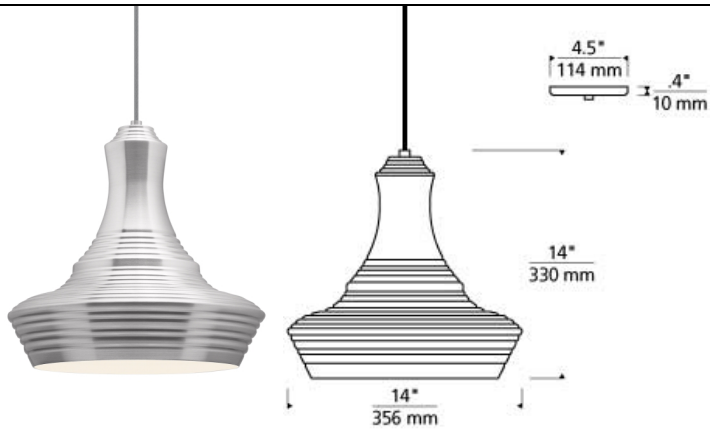

Menara Pendant

LED T20

DESCRIPTION

The Menara Pendant light from Tech Lighting is as unique as it is sophisticated featuring a Moroccan inspired design. Each curve and contour gives life to this unexpectedly large spun metal fixture. The Menara Pendant is available in two contemporary finish, White and Aluminum, each finish option further enhances the style and sophistication of this distinctive light fixture. Scaling at 72" in length and 14" in width the Menara is ideal for kitchen island task lighting, dining room lighting and bedroom lighting. Also included in the Menara family is the large scale Menara Grande, simply search for the Menara Pendant to find its closest relatives. Available lamping options include energy efficient LED and no-lamp. all lamping options, with the exception of no-lamp, are fully-dimmable to create the desired ambiance in your special space. Includes 6' of field-cutable cloth cord. Available with or without lamp. E26 medium base socket 75w max. LED includes (1) E26 medium base 10 watt 800 lumen 90 CRI 2700K LED A19 lamp. LED dimmable with a low-voltage electronic dimmer.

WEIGHT

2-2.5lb / 0.91-1.13kg ±

aluminum

white

ORDERING INFORMATION

700 SYSTEM MEN

FINISH LAMP

TD LINE-VOLTAGE PENDANTS/SUSPENSION