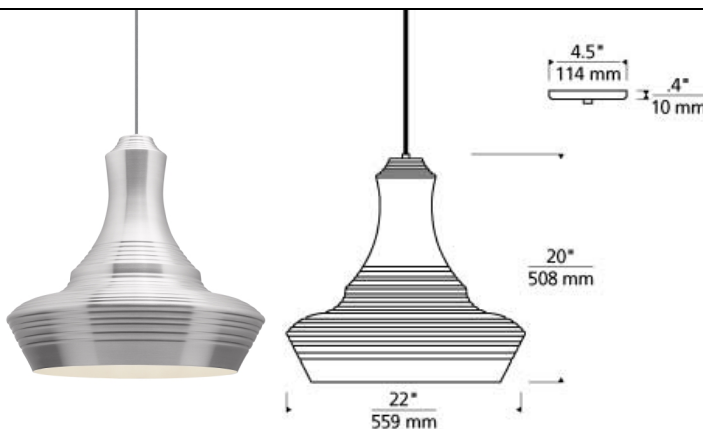

Menara Grande Pendant

LED T20

DESCRIPTION

The Menara Grande pendant light from Tech Lighting features Moroccan inspired design notes that give life to this unexpectedly large spun metal fixture. Each finish includes matching cloth cord. Rated for (1) 75 watt max E26 medium base lamp (Lamp Not Included) . LED includes (1) E26 medium base 9.5 watt 800 delivered lumen 90 CRI 2700K LED A19 lamp. LED dimmable with a low-voltage electronic dimmer. Includes 6 feet of field-cuttable cloth cord.

WEIGHT

4.5-5lb / 2.04-2.27kg ±

aluminum

white

ORDERING INFORMATION

700 SYSTEM MENG P

FINISH LAMP

TD LINE-VOLTAGE PENDANTS/SUSPENSION