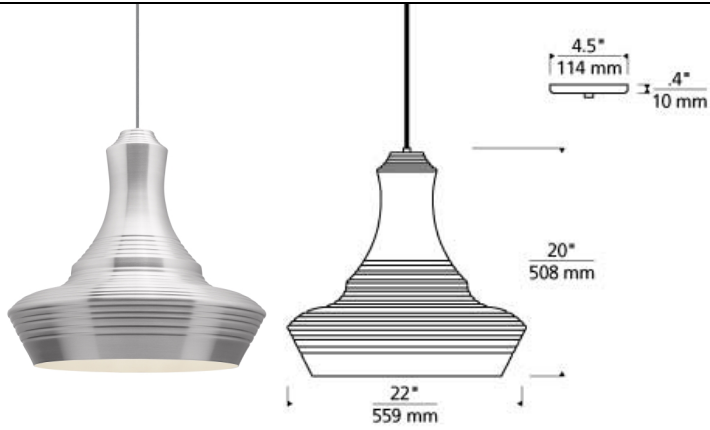

# Menara Grande Pendant

LED T20

## DESCRIPTION

The Menara Grande pendant light from Tech Lighting is as unique as it is sophisticated featuring a Moroccan inspired design. Each curve and contour gives life to this unexpectedly large spun metal fixture. The Menara Grande is available in two contemporary finish, White and Aluminum, each finish option further enhances the style and sophistication of this distinctive light fixture. Scaling at 144" in length and 22" in width the Menara Grande is ideal for kitchen island task lighting, dining room lighting and foyer lighting. If scale is a concern, also included in the Menara family is the moderately sized Menara Pendant, simply search for Menara Grande to find its closest relatives. Available lamping options include energy efficient LED and no-lamp. all lamping options, with the exception of no-lamp, are fully-dimmable to create the desired ambiance in your special space. Rated for (1) 75 watt max E26 medium base lamp (Lamp Not Included) . LED includes (1) E26 medium base 9.5 watt 800 delivered lumen 90 CRI 2700K LED A19 lamp. LED dimmable with a low-voltage electronic dimmer. Includes 6 feet of field-cutable cloth cord.

## WEIGHT

4.5-5lb / 2.04-2.27kg ±

aluminum

white