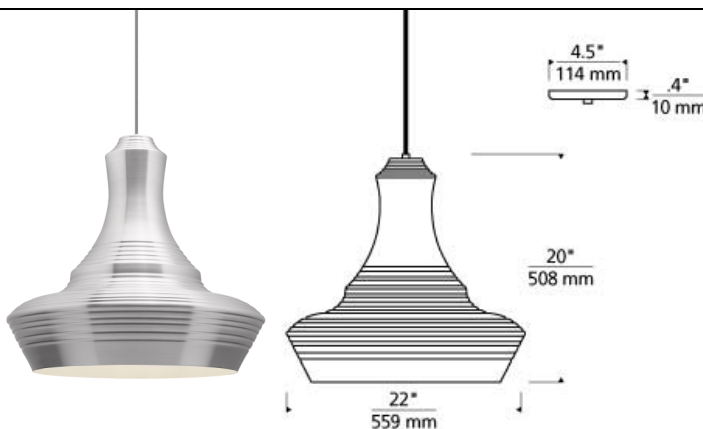

Menara Grande Pendant LED T20

DESCRIPTION

The Menara Grande pendant light from Tech Lighting is as unique as it is sophisticated featuring a Moroccan inspired design. Each curve and contour gives life to this unexpectedly large spun metal fixture. The Menara Grande is available in two contemporary finish, White and Aluminum, each finish option further enhances the style and sophistication of this distinctive light fixture. Scaling at 144" in length and 22" in width the Menara Grande is ideal for kitchen island task lighting, dining room lighting and foyer lighting. If scale is a concern, also included in the Menara family is the moderately sized Menara Pendant, simply search for Menara Grande to find its closest relatives. Available lamping options include energy efficient LED and no-lamp. all lamping options, with the exception of no-lamp, are fully-dimmable to create the desired ambiance in your special space. Rated for (1) 75 watt max E26 medium base lamp (Lamp Not Included) . LED includes (1) E26 medium base 9.5 watt 800 delivered lumen 90 CRI 2700K LED A19 lamp. LED dimmable with a low-voltage electronic dimmer. Includes 6 feet of field-cutable cloth cord.

WEIGHT

4.5-5lb / 2.04-2.27kg ±

aluminum

white

ORDERING INFORMATION

700 SYSTEM **MENGP**

FINISH

LAMP