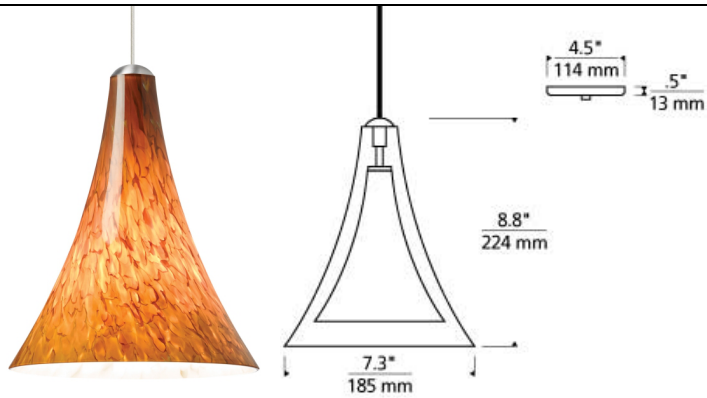

LINE-VOLTAGE PENDANTS / SUSPENSION

Melrose II Line-Voltage Pendant T20

DESCRIPTION

The contemporary glass shade of the Melrose II pendant light from Tech Lighting is made of beautifully transparent glass and features a graceful shape with conical inner diffuser for dramatic impact. Rated for (1) 40 watt E11 (mini candelabra) (Lamp Not Included). Dimmable with LED compatible dimmer. Ships with six feet of field-cutttable cable. Dimmable with low-voltage electronic dimmer.

INSTALLATION

This product can mount to either a 4" square electrical box with round plaster ring or an octagon electrical box.

ACCESSORIES & OPTICAL CONTROLS

Line-voltage Swag Hook

WEIGHT

3.5-4lb / 1.59-1.81kg ±

ORDERING INFORMATION

700 SYSTEM	MLP	COLOR	FINISH	LAMP		
TD	LINE-VOLTAGE PENDANTS/SUSPENSION	Q	AQUA	Z	ANTIQUÉ BRONZE	NO LAMP
TT	SINGLE-CIRCUIT T-TRAK	C	CLEAR	B	BLACK	
		K	SMOKE	S	SATIN NICKEL	
		A	TAHOE PINE AMBER	W	WHITE	

Black Finish Only Available on TD.

TECH LIGHTING®

7400 Linder Avenue   T 847.410.4400
Skokie, Illinois 60077   F 847.410.4500

Tech Lighting, L.L.C.

700 ____ MLP _____

FIXTURE TYPE: _____

JOB NAME: _____

NOTES: _____

_____

_____