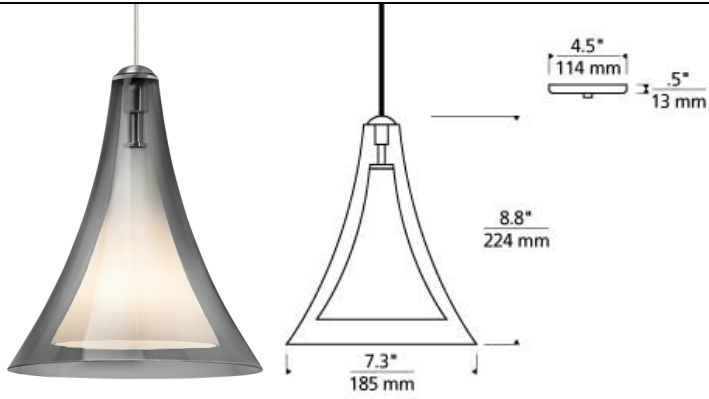

LINE - VOLTAGE PENDANTS / SUSPENSION

Melrose II Line-Voltage Pendant T20

DESCRIPTION

The contemporary glass shade of the Melrose II pendant light from Tech Lighting is made of beautifully transparent glass and features a graceful shape with conical inner diffuser for dramatic impact. Rated for (1) 40 watt E11 (mini candelabra) (Lamp Not Included). Dimmable with LED compatible dimmer. Ships with six feet of field-cutttable cable. Dimmable with low-voltage electronic dimmer.

INSTALLATION

This product can mount to either a 4" square electrical box with round plaster ring or an octagon electrical box.

ACCESSORIES & OPTICAL CONTROLS

Line-voltage Swag Hook

WEIGHT

3.5-4lb / 1.59-1.81kg ±