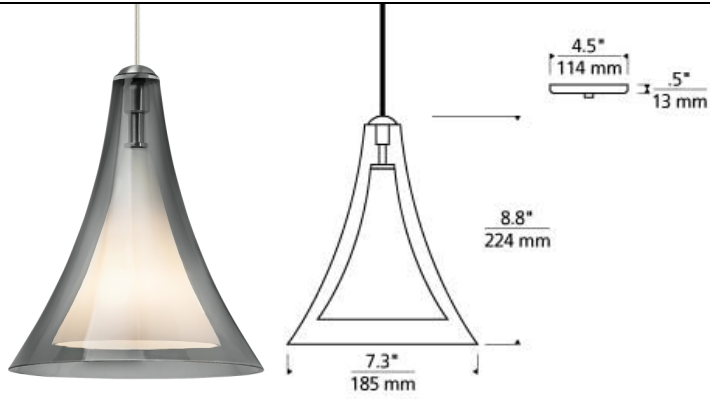

LINE - VOLTAGE PENDANTS / SUSPENSION

Melrose II Line-Voltage Pendant T20

DESCRIPTION

The contemporary glass shade of the Melrose II pendant light from Tech Lighting is made of beautifully transparent glass and features a graceful shape with conical inner diffuser for dramatic impact. Rated for (1) 40 watt E11 (mini candelabra) (Lamp Not Included). Dimmable with LED compatible dimmer. Ships with six feet of field-cutttable cable. Dimmable with low-voltage electronic dimmer.

INSTALLATION

This product can mount to either a 4" square electrical box with round plaster ring or an octagon electrical box.

ACCESSORIES & OPTICAL CONTROLS

Line-voltage Swag Hook

WEIGHT

3.5-4lb / 1.59-1.81kg ±