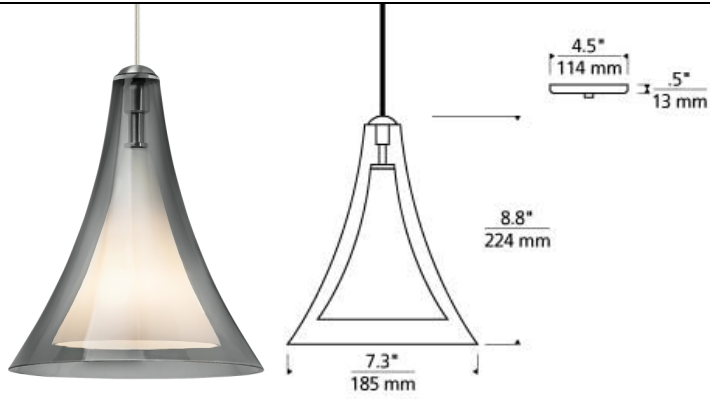

### DESCRIPTION

The contemporary glass shade of the Melrose II pendant light from Tech Lighting is made of beautifully transparent glass and features a graceful shape with conical inner diffuser for dramatic impact. Rated for (1) 40 watt E11 (mini candelabra) (Lamp Not Included). Dimmable with LED compatible dimmer. Ships with six feet of field-cutttable cable. Dimmable with low-voltage electronic dimmer.

### INSTALLATION

This product can mount to either a 4" square electrical box with round plaster ring or an octagon electrical box.