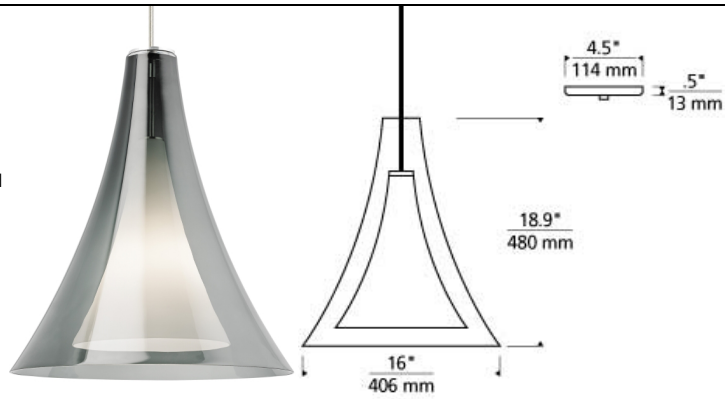

LINE - VOLTAGE PENDANTS / SUSPENSION

Melrose II Grande Pendant

DESCRIPTION

The Melrose II Pendant light from Tech Lighting features a graceful shape and conical inner diffuser. This unexpectedly large contemporary pendant boasts an artisanal crafted shade that adds significant stature and dramatic impact. The Melrose II Grande scales at 18.9" in length and 19" in diameter making it ideal for dining room lighting, home office lighting and foyer lighting applications. To further compliment this contemporary styled pendant are three on trend color options along with four hardware finishes. Available lamping options include energy efficient LED or no-lamp, leaving you the option to light this fixture with your preferred lamping. The LED option is fully-dimmable to create the desired ambiance in your special space. Rated for (1) 60 watt max E26 medium base lamp (Lamp Not Included) 120 volt 9.5 watt, 800 delivered lumen, 2700K medium base LED A19 lamp/ Dimmable with LED compatible dimmer. Ships with twelve feet of field-cuttable cable. Incandescent version dimmable with standard incandescent dimmer. LED version dimmable with an LED compatible dimmer. Consult lamp manufacturer for more information

INSTALLATION

This product can mount to either a 4" square electrical box with round plaster ring or an octagonal electrical box (not included).

WEIGHT

6-6.5lb / 2.72-2.95kg ±

aqua

clear

smoke

ORDERING INFORMATION