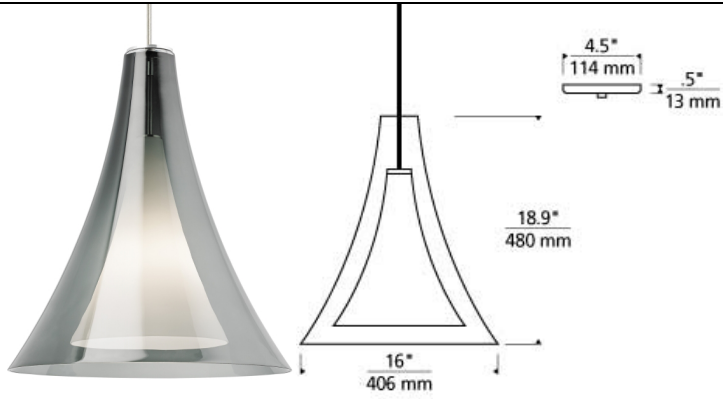

LINE - VOLTAGE PENDANTS / SUSPENSION

Melrose II Grande Pendant LED T20

DESCRIPTION

The Melrose II Pendant light from Tech Lighting features a graceful shape and conical inner diffuser. This unexpectedly large contemporary pendant boasts an artisanal crafted shade that adds significant stature and dramatic impact. The Melrose II Grande scales at 18.9" in length and 19" in diameter making it ideal for dining room lighting, home office lighting and foyer lighting applications. To further compliment this contemporary styled pendant are three on trend color options along with four hardware finishes. Available lamping options include energy efficient LED or no-lamp, leaving you the option to light this fixture with your preferred lamping. The LED option is fully-dimmable to create the desired ambiance in you special space. Rated for (1) 60 watt max E26 medium base lamp (Lamp Not Included). LED includes 120 volt 9.5 watt, 800 delivered lumen, 2700K medium base LED A19 lamp. LED version dimmable with an LED compatible dimmer. Consult lamp manufacturer for more information. Ships with twelve feet of field-cuttable cable.

INSTALLATION

This product can mount to either a 4" square electrical box with round plaster ring or an octagonal electrical box (not included).

WEIGHT

6-6.5lb / 2.72-2.95kg ±

aqua

clear

smoke

ORDERING INFORMATION