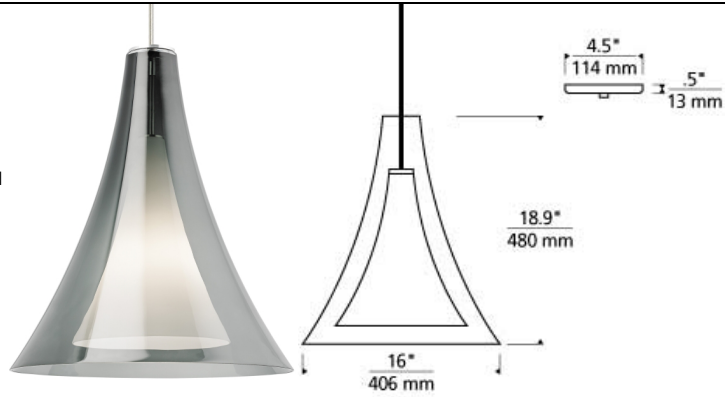

## Melrose II Grande Pendant

### DESCRIPTION

The Melrose II Pendant light from Tech Lighting features a graceful shape and conical inner diffuser. This unexpectedly large contemporary pendant boasts an artisanal crafted shade that adds significant stature and dramatic impact. The Melrose II Grande scales at 18.9" in length and 19" in diameter making it ideal for dining room lighting, home office lighting and foyer lighting applications. To further compliment this contemporary styled pendant are three on trend color options along with four hardware finishes. Available lamping options include energy efficient LED or no-lamp, leaving you the option to light this fixture with your preferred lamping. The LED option is fully-dimmable to create the desired ambiance in your special space. Rated for (1) 60 watt max E26 medium base lamp (Lamp Not Included) 120 volt 9.5 watt, 800 delivered lumen, 2700K medium base LED A19 lamp/ Dimmable with LED compatible dimmer. Ships with twelve feet of field-cuttable cable. Incandescent version dimmable with standard incandescent dimmer. LED version dimmable with an LED compatible dimmer. Consult lamp manufacturer for more information