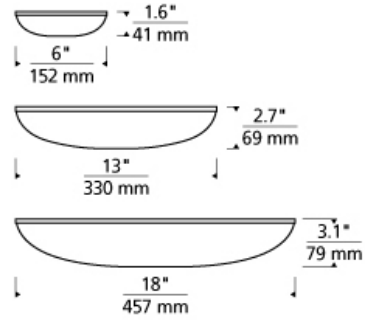

FLUSH & SEMI-FLUSH MOUNT

Megan Ceiling

DESCRIPTION

The Megan ceiling light from Tech Lighting is the pinnacle of modern minimalist design paired with the very latest in LED and acrylic diffusion technology. Whether using for bathroom lighting, hallway lighting, bedroom lighting, home office lighting, or walk-in closet lighting, its simplistic silhouette is purpose-built for ubiquitous residential use. Plus, its three graduated diameters of 6", 13" and 18" - each with relatively scaled and impactful light output - make this sleek flush mount ceiling fixture incredibly scalable for use in hospitality and commercial applications alike. Choice of a warm 2700K or a cooler 3000K color temperature allow for further customization for the contemporary space you intend to illuminate. The Megan can also be mounted on a wall as a stylish ADA-compliant wall sconce light. 6in diameter includes 12 watt, 696 delivered lumen, 2700K or 3000K LED module. 13in diameter includes 42 watt, 1833 delivered lumen, 2700K or 3000K LED module. 18in diameter includes 53 watt, 1608 delivered lumen, 2700K or 3000K LED module.

INSTALLATION

This product can mount to either a 4" square electrical box with round plaster ring or an octagonal electrical box (not included).

WEIGHT

1.5-2lb / 0.68-0.91kg ±

satin nickel 6" satin nickel 13" satin nickel 18"

ORDERING INFORMATION

700FMMGN	LENGTH (A)	FINISH	LAMP
6	6"	S SATIN NICKEL	-LED927 LED 90 CRI 2700K 120V
13	13"		-LED927-277 LED 90 CRI 2700K 277V
18	18"		-LED930 LED 90 CRI 3000K 120V
			-LED930-277 LED 90 CRI 3000K 277V