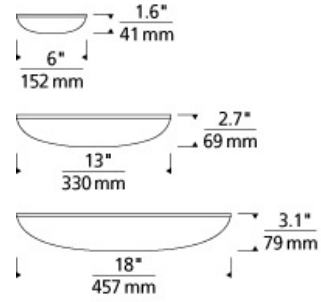

FLUSH & SEMI-FLUSH MOUNT

Megan Ceiling

DESCRIPTION

The Megan ceiling light from Tech Lighting is the pinnacle of modern minimalist design paired with the very latest in LED and acrylic diffusion technology. Whether using for bathroom lighting, hallway lighting, bedroom lighting, home office lighting, or walk-in closet lighting, its simplistic silhouette is purpose-built for ubiquitous residential use. Plus, its three graduated diameters of 6", 13" and 18" - each with relatively scaled and impactful light output - make this sleek flush mount ceiling fixture incredibly scalable for use in hospitality and commercial applications alike. Choice of a warm 2700K or a cooler 3000K color temperature allow for further customization for the contemporary space you intend to illuminate. The Megan can also be mounted on a wall as a stylish ADA-compliant wall sconce light. 6in diameter includes 12 watt, 696 delivered lumen, 2700K or 3000K LED module. 13in diameter includes 42 watt, 1833 delivered lumen, 2700K or 3000K LED module. 18in diameter includes 53 watt, 1608 delivered lumen, 2700K or 3000K LED module.

INSTALLATION

This product can mount to either a 4" square electrical box with round plaster ring or an octagonal electrical box (not included).

satin nickel 6" satin nickel 13" satin nickel 18"

ORDERING INFORMATION