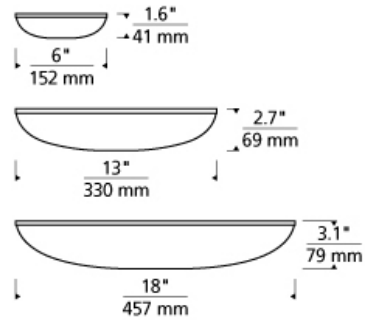

FLUSH & SEMI-FLUSH MOUNT

Megan Ceiling

DESCRIPTION

The Megan ceiling light from Tech Lighting is the pinnacle of modern minimalist design paired with the very latest in LED and acrylic diffusion technology. Whether using for bathroom lighting, hallway lighting, bedroom lighting, home office lighting, or walk-in closet lighting, its simplistic silhouette is purpose-built for ubiquitous residential use. Plus, its three graduated diameters of 6", 13" and 18" - each with relatively scaled and impactful light output - make this sleek flush mount ceiling fixture incredibly scalable for use in hospitality and commercial applications alike. Choice of a warm 2700K or a cooler 3000K color temperature allow for further customization for the contemporary space you intend to illuminate. The Megan can also be mounted on a wall as a stylish ADA-compliant wall sconce light. 6in diameter includes 12 watt, 696 delivered lumen, 2700K or 3000K LED module. 13in diameter includes 42 watt, 1833 delivered lumen, 2700K or 3000K LED module. 18in diameter includes 53 watt, 1608 delivered lumen, 2700K or 3000K LED module.

INSTALLATION

This product can mount to either a 4" square electrical box with round plaster ring or an octagonal electrical box (not included).

WEIGHT

1.5-2lb / 0.68-0.91kg ±

satin nickel
6"

satin nickel
13"

satin nickel
18"

ORDERING INFORMATION

700FMMGN	LENGTH (A)	FINISH	LAMP
6	6"	S SATIN NICKEL	-LED927 LED 90 CRI 2700K 120V
13	13"		-LED927-277 LED 90 CRI 2700K 277V
18	18"		-LED930 LED 90 CRI 3000K 120V
			-LED930-277 LED 90 CRI 3000K 277V