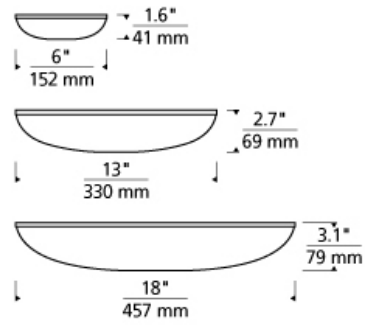

FLUSH & SEMI-FLUSH MOUNT

Megan Ceiling

LED ADA T20

DESCRIPTION

The Megan ceiling light from Tech Lighting is the pinnacle of modern minimalist design paired with the very latest in LED and acrylic diffusion technology. Whether using for bathroom lighting, hallway lighting, bedroom lighting, home office lighting, or walk-in closet lighting, its simplistic silhouette is purpose-built for ubiquitous residential use. Plus, its three graduated diameters of 6", 13" and 18" - each with relatively scaled and impactful light output - make this sleek flush mount ceiling fixture incredibly scalable for use in hospitality and commercial applications alike. Choice of a warm 2700K or a cooler 3000K color temperature allow for further customization for the contemporary space you intend to illuminate. The Megan can also be mounted on a wall as a stylish ADA-compliant wall sconce light. 6in diameter includes 12 watt, 631 delivered lumen, 2700K or 3000K LED module. 13in diameter includes 42 watt, 2004 delivered lumen, 2700K or 3000K LED module. 18in diameter includes 53 watt, 2834 delivered lumen, 2700K or 3000K LED module.

INSTALLATION

This product can mount to either a 4" square electrical box with round plaster ring or an octagonal electrical box (not included).

WEIGHT

1.5-2lb / 0.68-0.91kg ±

satin nickel
6"

satin nickel
13"

satin nickel
18"

ORDERING INFORMATION

700FMMGN	LENGTH (A)	FINISH	LAMP
6	6"	S SATIN NICKEL	-LED927 LED 90 CRI 2700K 120V
13	13"		-LED927-277 LED 90 CRI 2700K 277V
18	18"		-LED930 LED 90 CRI 3000K 120V
			-LED930-277 LED 90 CRI 3000K 277V