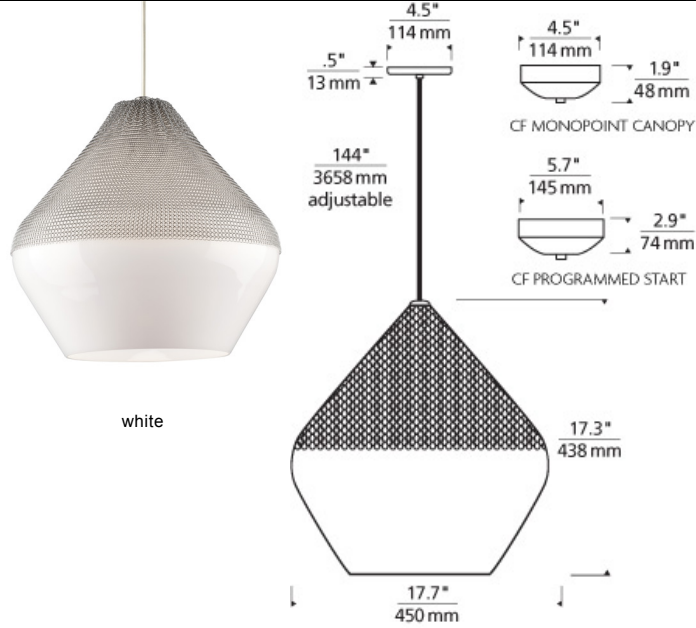

LINE - VOLTAGE PENDANTS / SUSPENSION

Meeka Pendant

DESCRIPTION

The Meeka pendant by Tech Lighting is truly a statement piece with its unique combination of materials, large-scale and internationally-inspired blown glass shade. The Meeka pendant adds just the right amount of texture and visual interest drawing the eye up to the Paris derived chain maille from Le Labo®. Three classic finishes are available to customize the Meeka pendant along with your choice of either incandescent or LED lamping. Both lamping options are fully dimmable to create the desired ambiance. This large-scaled pendant is ideal for dining room lighting, kitchen island task lighting and home office lighting applications. Black, satin nickel, and white finish options highlighted with satin detail and clear cable. Includes 120 volt, 75 watt or equivalent medium base A19 lamp or 32 watt GX24Q-3 base triple tube compact fluorescent lamp (electronic ballast included). Fixture is provided with twelve feet of field-cutable cable. Incandescent version dimmable with standard incandescent dimmer.

INSTALLATION

This product can mount to either a 4" square electrical box with round plaster ring or an octagon electrical box.

white

white

ORDERING INFORMATION

700 SYSTEM	SHAPE OR SIZE	COLOR	FINISH	LAMP
TD LINE-VOLTAGE PENDANTS/SUSPENSION	23 23" LARGE	W WHITE	R AGED BRASS B BLACK S SATIN NICKEL W WHITE	INCANDESCENT 120V -LED927 A19 LED 90 CRI 2700K 120V