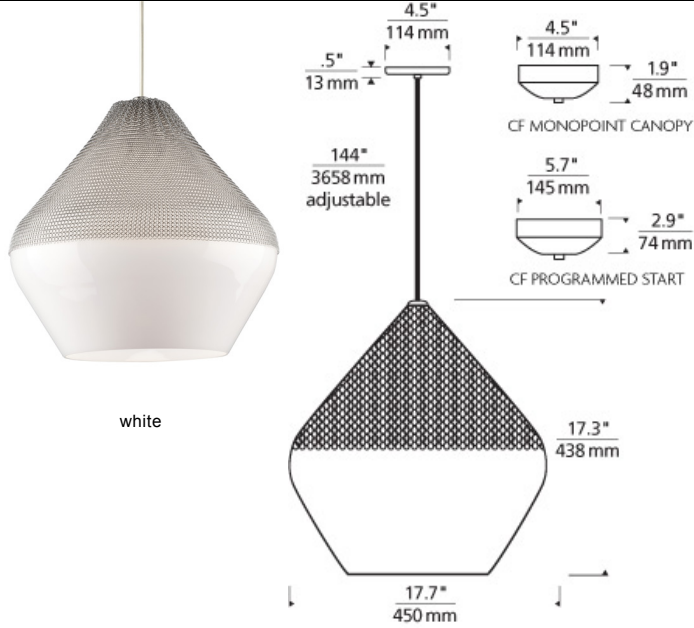

LINE-VOLTAGE PENDANTS/SUSPENSION

Meeka Pendant

DESCRIPTION

In a unique combination of materials, the large-scale, internationally-inspired blown glass shade is dramatically draped with Le Labo® chain maille from Paris to create a statement piece. Black, satin nickel, and white finish options highlighted with satin detail and clear cable. Includes 120 volt, 75 watt or equivalent medium base A19 lamp or 32 watt GX24Q-3 base triple tube compact fluorescent lamp (electronic ballast included). Fixture is provided with twelve feet of field-cuttable cable. Incandescent version dimmable with standard incandescent dimmer.

INSTALLATION

This product can mount to either a 4" square electrical box with round plaster ring or an octagon electrical box.

white

white

ORDERING INFORMATION

700 SYSTEM	SHAPE OR SIZE	COLOR	FINISH	LAMP
TD LINE-VOLTAGE PENDANTS/SUSPENSION	23 23" LARGE	W WHITE	R AGED BRASS B BLACK S SATIN NICKEL W WHITE	INCANDESCENT 120V -LED927 A19 LED 90 CRI 2700K 120V