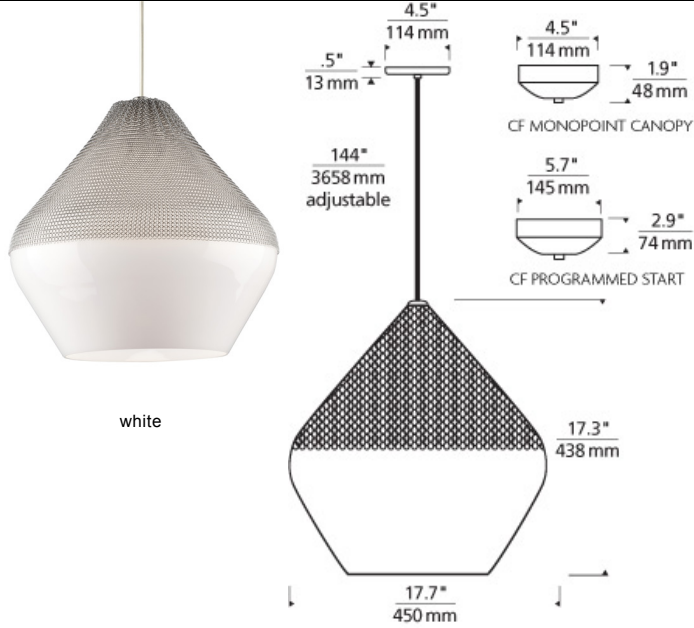

LINE - VOLTAGE PENDANTS / SUSPENSION

Meeka Pendant

DESCRIPTION

In a unique combination of materials, the large-scale, internationally-inspired blown glass shade is dramatically draped with Le Labo[®] chain maille from Paris to create a statement piece. Black, satin nickel, and white finish options highlighted with satin detail and clear cable. Includes 120 volt, 75 watt or equivalent medium base A19 lamp or 32 watt GX24Q-3 base triple tube compact fluorescent lamp (electronic ballast included). Fixture is provided with twelve feet of field-cuttable cable. Incandescent version dimmable with standard incandescent dimmer.

INSTALLATION

This product can mount to either a 4" square electrical box with round plaster ring or an octagon electrical box.

WEIGHT

16.00lb / 7.26kg ±

white

white

ORDERING INFORMATION

700 SYSTEM	MKAP	COLOR	FINISH	LAMP
TD	LINE-VOLTAGE PENDANTS/SUSPENSION	W WHITE	B BLACK S SATIN NICKEL W WHITE	INCANDESCENT 120V