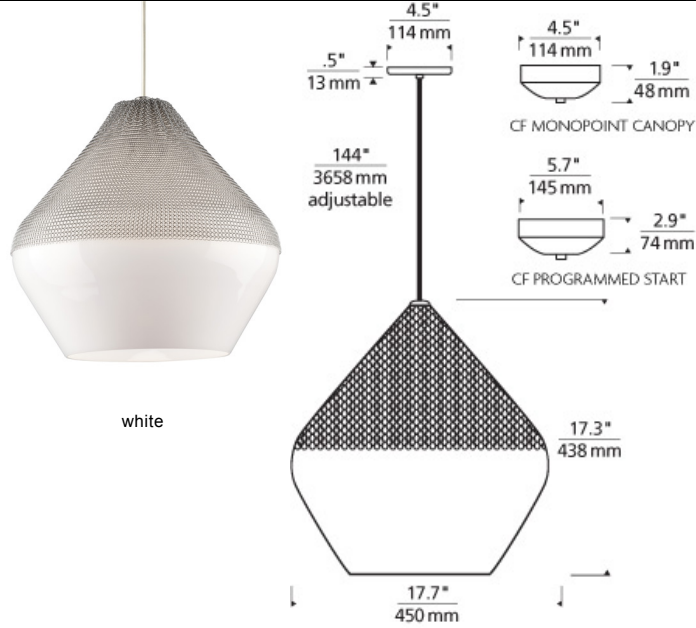

LINE - VOLTAGE PENDANTS / SUSPENSION

Meeka Pendant

DESCRIPTION

The Meeka pendant by Tech Lighting is truly a statement piece with its unique combination of materials, large-scale and internationally-inspired blown glass shade. The Meeka pendant adds just the right amount of texture and visual interest drawing the eye up to the Paris derived chain maille from Le Labo®. Three classic finishes are available to customize the Meeka pendant along with your choice of either incandescent or LED lamping. Both lamping options are fully dimmable to create the desired ambiance. This large-scaled pendant is ideal for dining room lighting, kitchen island task lighting and home office lighting applications. Black, satin nickel, and white finish options highlighted with satin detail and clear cable. Includes 120 volt, 75 watt or equivalent medium base A19 lamp or 32 watt GX24Q-3 base triple tube compact fluorescent lamp (electronic ballast included). Fixture is provided with twelve feet of field-cutable cable. Incandescent version dimmable with standard incandescent dimmer.

INSTALLATION

This product can mount to either a 4" square electrical box with round plaster ring or an octagon electrical box.

WEIGHT

16-16lb / 7.26-7.26kg ±

white

ORDERING INFORMATION

700 SYSTEM	MKAP	COLOR	FINISH	LAMP
TD	LINE-VOLTAGE PENDANTS/SUSPENSION	W WHITE	B BLACK S SATIN NICKEL W WHITE	INCANDESCENT 120V A19 LED 90 CRI 2700K 120V -LED927 A19 LED 90 CRI 2700K 120V

TECH LIGHTING®

7400 Linder Avenue
Skokie, Illinois 60077

T 847.410.4400
F 847.410.4500

Tech Lighting, L.L.C.

700 ____ MKAP ____

FIXTURE TYPE: _____

JOB NAME: _____

NOTES: _____

_____

_____

©2018 Tech Lighting, L.L.C. All Rights Reserved. The "Tech Lighting" graphic is a registered trademark of Tech Lighting, L.L.C. Tech Lighting reserves the right to change specifications for product improvements without notification.