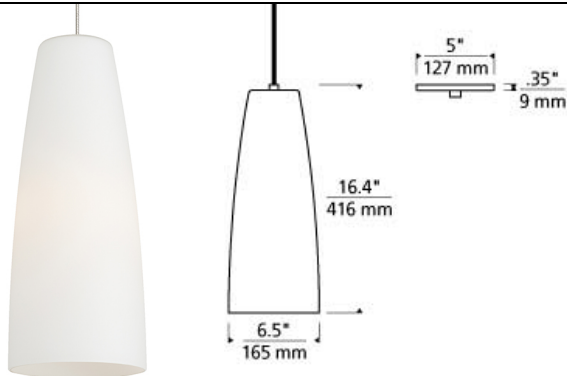

Mati F16 Pendant LED T20

DESCRIPTION

The Mati F16 pendant light by Tech Lighting is subtle enough to use in any room of the home. While this flared cylinder light profile is streamlined, it's a stately 16 inches high. Easily made energy-efficient by ordering with an LED light bulb, this hand-blown glass design has understated appeal that fits into modern, contemporary and transitional decor. Hang two or three of these pendant lights in a linear fashion over a kitchen island, flank a bed with the lights in the bedroom, or cluster them in multiple lights over a dining room table or in a corner in the living room where additional light is needed. Available in a Satin Nickel finish with a choice of either Etched White glass or Smoked glass which furthers the designs by making the light source visible, also available as the the Mati C18 which is 18.4" high and 6" in diameter. Damp-rated and dimmable. Includes 10' of field-cuttable cable. Available with or without lamp. E26 medium base socket 75w max. LED version includes (1) 9.5 watt 294 delivered lumens 90CRI 2700K LED A19. Dimmable with a low-voltage electronic dimmer. 120v.

WEIGHT

5.5-6lb / 2.49-2.72kg ±

smoke

white

ORDERING INFORMATION

700TDMATIF	COLOR	FINISH	LAMP
K	SMOKE	S SATIN NICKEL	NO LAMP
W	WHITE		-LED927 A19 LED 90 CRI 2700K 120V (T20/T24)

TECH LIGHTING®

7400 Linder Avenue
Skokie, Illinois 60077