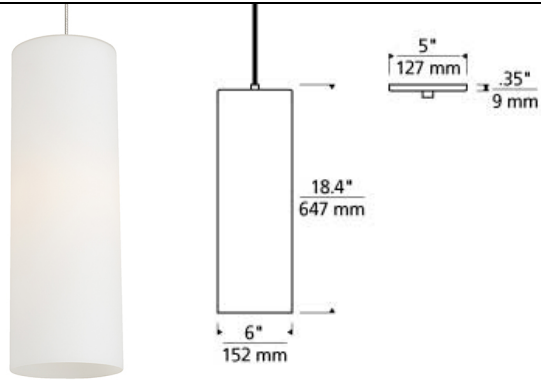

Mati C18 Pendant LED T20

DESCRIPTION

The Mati C18 cylindrical pendant light by Tech Lighting is subtle enough to use in any room of the home. Easily made energy-efficient by ordering with an LED bulb, this hand-blown glass design has understated appeal that would easily fit into modern, contemporary and transitional decor. Hang two or three of these pendant lights in a linear fashion over a kitchen island, flank a bed with the lights in the bedroom, or cluster them in multiple lights over a dining room table or in a corner in the living room where additional light is needed. Available in a Satin Nickel finish with a choice of either Etched White glass or Smoked glass which furthers the designs by making the light source visible, Mati C18's dimensions are 18.4" high and 6" in diameter. Mati F16 Pendant also available, 16.4" high and 6.5" in diameter. Damp-rated and dimmable. Includes 10' of field-cuttable cable. Available with or without lamp. E26 medium base socket 75w max. LED version includes (1) 9.5 watt 147 delivered lumens 90CRI 2700K LED A19. Dimmable with a low-voltage electronic dimmer. 120v.

WEIGHT

7.5-8lb / 3.4-3.63kg ±

smoke

white

ORDERING INFORMATION

700TDMATIC	COLOR	FINISH	LAMP
	K SMOKE	S SATIN NICKEL	NO LAMP
	W WHITE		-LED927 A19 LED 90 CRI 2700K 120V (T20/T24)

TECH LIGHTING®

7400 Linder Avenue
Skokie, Illinois 60077