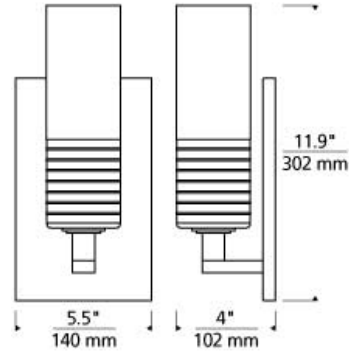

WALL COLLECTION

Matan Wall LED ADA T20

DESCRIPTION

The Matan LED wall sconce light from Tech Lighting features a slim artisan molded glass shade treated with a special mirror like coating to create two stunning visual effects. First, when illuminated the partially opaque shade provides a shielded glimpse of the retro-inspired, fully dimmable LED lamping within. Second, when unilluminated the shade's subtle opacity disappears as its outer surface resembles chrome-plated metal. For added dimension, the upper section of each shade includes a series of organically flowing rings created by a delicate etching process. Whether used alone or in conjunction with coordinating Matan pendant lights or Matan ceiling lights, this versatile contemporary wall sconce light is a great choice for kitchen accent lighting, dining room accent lighting, or living room accent lighting. Rated for (1) 45w max, E12 candelabra based lamp (Not Included). LED includes (1) 2 watt, 155 delivered lumen, 2700K, E12 base LED vintage tubular lamp. Dimmable with LED compatible dimmer.

INSTALLATION

This product can mount to either a 4" square electrical box with round plaster ring or an octagonal electrical box (not included).

WEIGHT

3-3.5lb / 1.36-1.59kg ±

metallic chrome

ORDERING INFORMATION

700WSMTN COLOR	FINISH	LAMP
MC METALLIC CHROME	S SATIN NICKEL	NO LAMP -LED927 LED 90 CRI 2700K 120V (T20/T24)

700WS MTN _____

FIXTURE TYPE: _____

JOB NAME: _____

NOTES: _____
