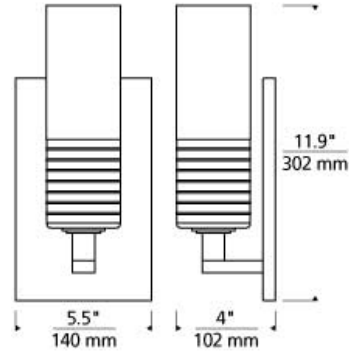

### DESCRIPTION

The Matan LED wall sconce light from Tech Lighting features a slim artisan molded glass shade treated with a special mirror like coating to create two stunning visual effects. First, when illuminated the partially opaque shade provides a shielded glimpse of the retro-inspired, fully dimmable LED lamping within. Second, when unilluminated the shade's subtle opacity disappears as its outer surface resembles chrome-plated metal. For added dimension, the upper section of each shade includes a series of organically flowing rings created by a delicate etching process. Whether used alone or in conjunction with coordinating Matan pendant lights or Matan ceiling lights, this versatile contemporary wall sconce light is a great choice for kitchen accent lighting, dining room accent lighting, or living room accent lighting. Rated for (1) 45w max, E12 candelabra based lamp (Not Included). LED includes (1) 2 watt, 155 delivered lumen, 2700K, E12 base LED vintage tubular lamp. Dimmable with LED compatible dimmer.

### INSTALLATION

This product can mount to either a 4" square electrical box with round plaster ring or an octagonal electrical box (not included).

### WEIGHT

3-3.5lb / 1.36-1.59kg ±

metallic chrome