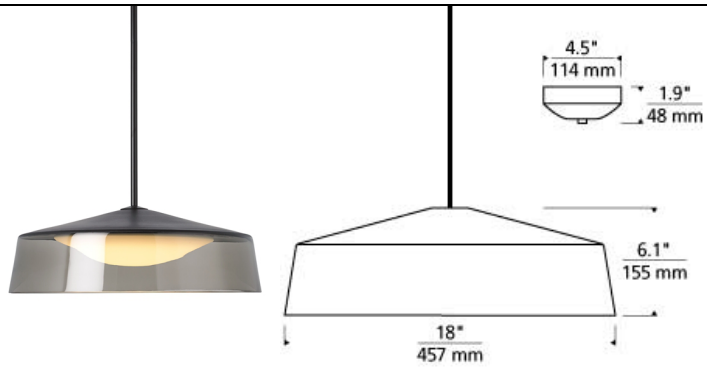

LINE - VOLTAGE PENDANTS / SUSPENSION

Masque Grande Pendant LED

DESCRIPTION

Scale and sophistication meet beautifully in the Masque Grande pendant by Tech Lighting. This mid-century style modern pendant has been meticulously hand-painted at the crown adding a unique polished element to the hand-blown shade. A gently curved diffuser inside evenly distributes the output of the LED light source. Three modern colors, three hardware finishes and multiple LED options allow for specific customization. Scaling at 6" long and 18" in diameter, the Masque Grande pendant makes a bold yet sophisticated statement in dining room applications, over kitchen islands as task lighting and countless commercial applications. Its gently curving diffuser evenly distributes the output of the LED light source. Includes 22 watt, 1347 net lumen, 3000K, field replaceable LED module. Fixture provided with integrated ball joint to accommodate up to 45° slope. The height of the fixture is customizable with three interchangeable threaded down rods included, one 6", one 12" and two 24". Dimmable with most LED compatible ELV and TRIAC dimmers. 277V compatible with 0-10V dimmers.

smoke/black

INSTALLATION

This product can mount to either a 4" square electrical box with round plaster ring or an octagon electrical box.

WEIGHT

13.5-14lb / 6.12-6.35kg ±

smoke / black

ORDERING INFORMATION