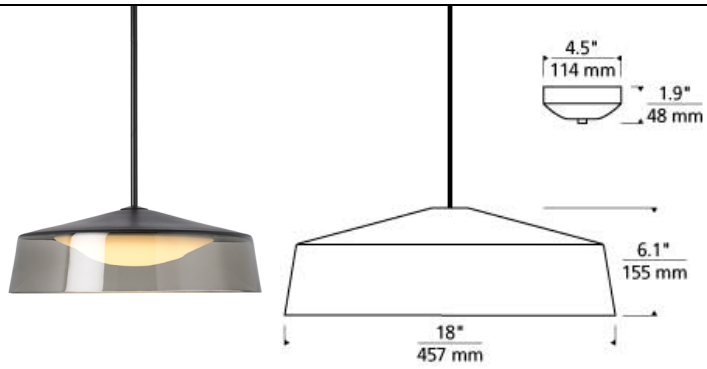

LINE - VOLTAGE PENDANTS / SUSPENSION

Masque Grande Pendant LED

DESCRIPTION

Scale and sophistication meet beautifully in the Masque Grande pendant by Tech Lighting. This mid-century style modern pendant has been meticulously hand-painted at the crown adding a unique polished element to the hand-blown shade. A gently curved diffuser inside evenly distributes the output of the LED light source. Three modern colors, three hardware finishes and multiple LED options allow for specific customization. Scaling at 6" long and 18" in diameter, the Masque Grande pendant makes a bold yet sophisticated statement in dining room applications, over kitchen islands as task lighting and countless commercial applications. Its gently curving diffuser evenly distributes the output of the LED light source. Includes 22 watt, 1347 net lumen, 3000K, field replaceable LED module. Fixture provided with integrated ball joint to accommodate up to 45° slope. The height of the fixture is customizable with three interchangeable threaded down rods included, one 6", one 12" and two 24" Dimmable with low-voltage electronic dimmer.

smoke/black

INSTALLATION

This product can mount to either a 4" square electrical box with round plaster ring or an octagon electrical box.

WEIGHT

13.5-14lb / 6.12-6.35kg ±

clear / white

smoke / black

smoke / gray