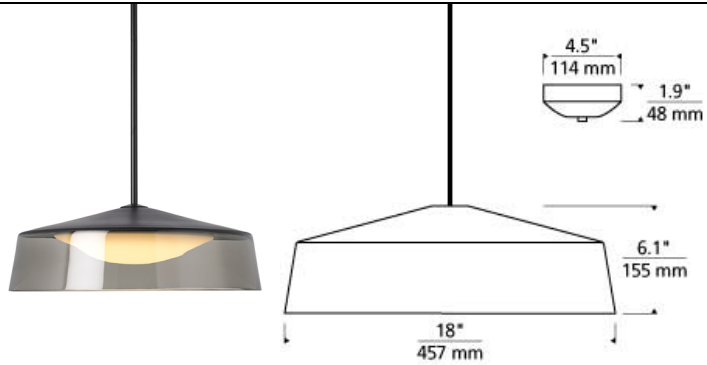

LINE - VOLTAGE PENDANTS / SUSPENSION

Masque Grande Pendant

DESCRIPTION

Scale and sophistication meet beautifully in the Masque Grande pendant by Tech Lighting. This mid-century style modern pendant has been meticulously hand-painted at the crown adding a unique polished element to the hand-blown shade. A gently curved diffuser inside evenly distributes the output of the LED light source. Three modern colors, three hardware finishes and multiple LED options allow for specific customization. Scaling at 6" long and 18" in diameter, the Masque Grande pendant makes a bold yet sophisticated statement in dining room applications, over kitchen islands as task lighting and countless commercial applications. Its gently curving diffuser evenly distributes the output of the LED light source. Includes 22 watt, 1347 net lumen, 3000K, field replaceable LED module. Fixture provided with integrated ball joint to accommodate up to 45° slope. The height of the fixture is customizable with three interchangeable threaded down rods included, one 6", one 12" and two 24" Dimmable with low-voltage electronic dimmer.

smoke/black

INSTALLATION

This product can mount to either a 4" square electrical box with round plaster ring or an octagon electrical box.

WEIGHT

13.5-14lb / 6.12-6.35kg ±

clear / white

smoke / black

smoke / gray