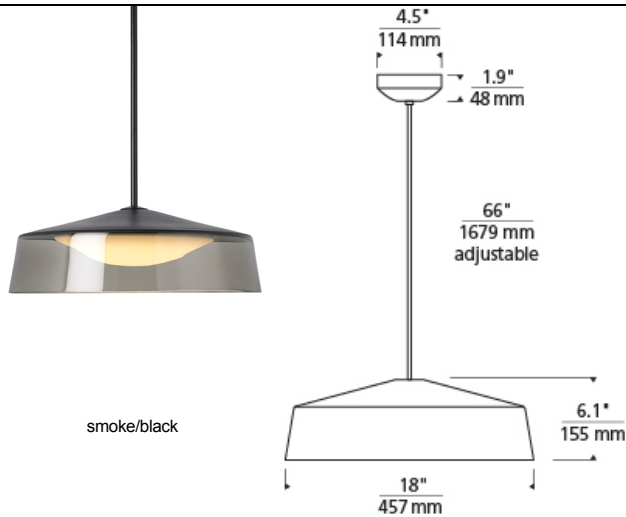

LINE - VOLTAGE PENDANTS / SUSPENSION

Masque Grande Pendant

DESCRIPTION

Scale and sophistication meet beautifully in the Masque Grande pendant by Tech Lighting. This mid-century style modern pendant has been meticulously hand-painted at the crown adding a unique polished element to the hand-blown shade. A gently curved diffuser inside evenly distributes the output of the LED light source. Three modern colors, three hardware finishes and multiple LED options allow for specific customization. Scaling at 6" long and 18" in diameter, the Masque Grande pendant makes a bold yet sophisticated statement in dining room applications, over kitchen islands as task lighting and countless commercial applications. Its gently curving diffuser evenly distributes the output of the LED light source. Includes 22 watt, 1347 net lumen, 3000K, field replaceable LED module. Fixture provided with integrated ball joint to accommodate up to 45° slope. The height of the fixture is customizable with three interchangeable threaded down rods included, one 6", one 12" and two 24" Dimmable with low-voltage electronic dimmer.

INSTALLATION

This product can mount to either a 4" square electrical box with round plaster ring or an octagon electrical box.

WEIGHT

13.5lb / 6.12kg ±

clear / white

smoke / black

smoke / gray

smoke/black