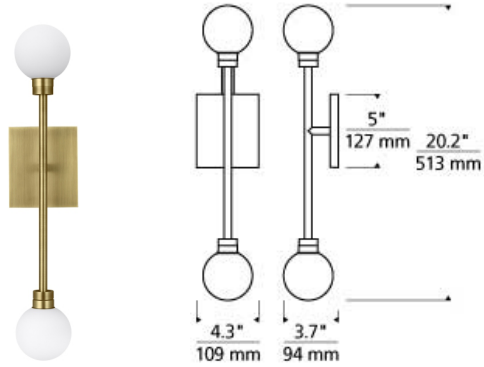

Mara Wall

LED ADA T20

DESCRIPTION

The Mara Wall Sconce by Tech Lighting features two frosted glass orbs adding charm as the LEDs illuminate through diffusers to create a soft glow. Offered in three distinct finishes, the Mara Wall Sconce rounds out the entire Mara family of chandeliers, pendant and ceiling mount. Mounting options include vertical or horizontal, great for any bathroom or vanity lighting. Lamping options are compatible with most dimmers. Refer to Dimming Chart for more information. Includes (2) 120 volt 8.7 watt (14.4 total watts, 610 delivered lumens) 2700K LED module. Dimmable with most LED compatible ELV and TRIAC dimmers. 277V compatible with 0-10V dimmers. Mounts up or down.

INSTALLATION

This product can mount to either a 4" square electrical box with round plaster ring or an octagonal electrical box (not included).

aged brass satin nickel matte black

ORDERING INFORMATION

700WSMRA FINISH