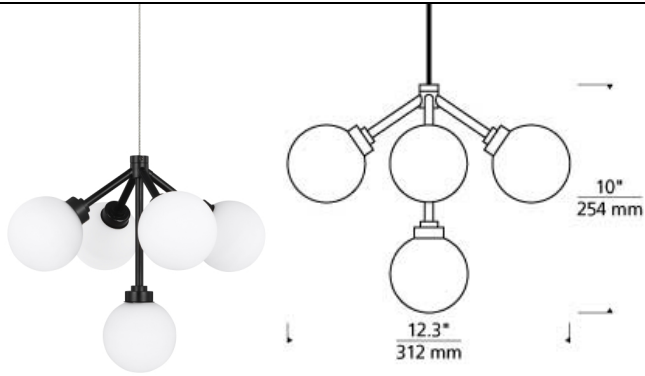

Mara Pendant LED

DESCRIPTION

The Mara LED pendant light from Tech Lighting is a wholly modern interpretation of mini chandelier, but rarely does such a petite fixture provide such dramatic impact. Whether used in parallel series or clusters of varying heights, each pendant's five frosted glass globes smoothly diffuse the LED light for an unmistakably high-end look. Use with Tech Lighting Monorail over a kitchen island or dining table or combine multiples using Tech Lighting Freejack Canopy systems to create a custom chandelier perfect for your special dining or living space. If you have something larger in mind, the Mara pendant light is the smallest in a family of three modern chandeliers available from Tech Lighting – simply search for Mara chandelier to find its close relatives. Includes (5) 2.5 watt, 67 delivered lumen (335 total delivered lumens), 2700K LED modules. Fixture provided with 6 feet of field-cutable cable. Dimmable with most LED compatible ELV and TRIAC dimmers.

INSTALLATION

Socket terminates with FreeJack male connector, which may be installed into a system connector. Elements ordered with a system prefix include a connector for that system. For use on T~TRAK, order FreeJack version and T~TRAK FreeJack Connector (sold separately).

WEIGHT

2-2lb / 0.91-0.91kg ±

white/aged brass white/satin nickel white/matte black

ORDERING INFORMATION

700 SYSTEM	MRA	COLOR	FINISH	LAMP
FJ	FREEJACK	W	R	-LED927
MP	MONOPOINT		B	12 VOLT LED 90 CRI 2700K 120V
MO	MONORAIL		S	
MO2	TWO-CIRCUIT MONORAIL			