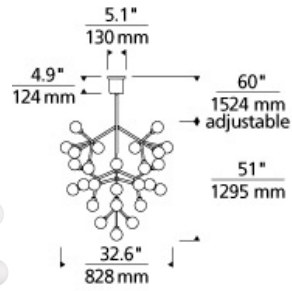

## DESCRIPTION

The Mara Grande LED chandelier from Tech Lighting is a wholly modern interpretation of classic multi-tier chandelier, but rarely does a fixture provide such dramatic impact. Whether you select the on-trend aged brass finish or the plated satin nickel finish, each large chandelier features forty five individual frosted glass globes which smoothly diffuse the LED light sources for an unmistakably high-end look. With its impactful scale and plentiful, fully dimmable LED light output, the Mara Grande chandelier is sure to make a jaw-dropping statement as dining room lighting, living room lighting or foyer lighting. If you have something a bit smaller in mind, be sure to check out the medium scale Mara chandelier also available from Tech Lighting. Includes (45) 2.6 watt, 67 delivered lumen (3015 total delivered lumens), 2700K LED modules. Fixture provided with sixty inches of variable rigid stems in coordinating finish to customize hanging height options. Includes Two 24" stems & One 12" stem.

## WEIGHT

16-16lb / 7.26-7.26kg ±

frost / aged brass frost / satin nickel