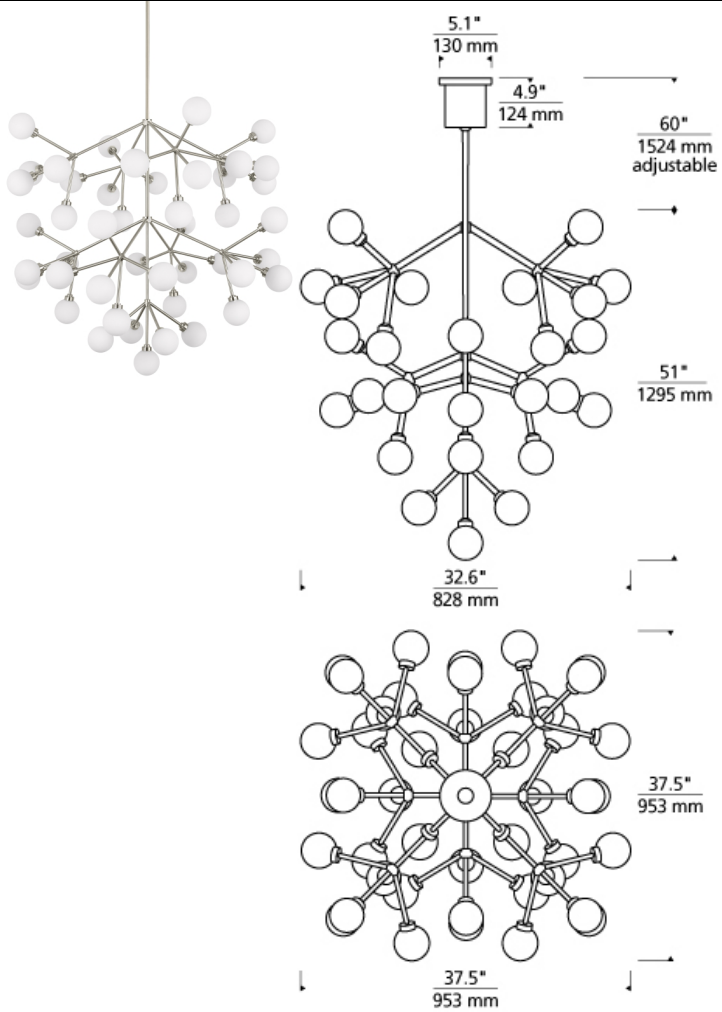

Mara Grande Chandelier

DESCRIPTION

The Mara Grande LED chandelier from Tech Lighting is a wholly modern interpretation of classic multi-tier chandelier, but rarely does a fixture provide such dramatic impact. Whether you select the on-trend aged brass finish or the plated satin nickel finish, each large chandelier features forty five individual frosted glass globes which smoothly diffuse the LED light sources for an unmistakably high-end look. With its impactful scale and plentiful, fully dimmable LED light output, the Mara Grande chandelier is sure to make a jaw-dropping statement as dining room lighting, living room lighting or foyer lighting. If you have something a bit smaller in mind, be sure to check out the medium scale Mara chandelier also available from Tech Lighting. (45) 2.6 watt, 67 delivered lumen (3015 total delivered lumens), 2700K LED modules. Fixture provided with sixty inches of variable rigid stems in coordinating finish to customize hanging height options. Includes Two 24" stems & One 12" stem.

INSTALLATION

This product can mount to either a 4" square electrical box with round plaster ring or an octagon electrical box.

WEIGHT

16-16lb / 7.26-7.26kg ±

frost / aged brass frost / satin nickel

ORDERING INFORMATION

700MRAG COLOR	FINISH	LAMP
W WHITE	R AGED BRASS S SATIN NICKEL	-LED927 LED 90 CRI 2700K 120V

TECH LIGHTING®
 7400 Linder Avenue T 847.410.4400
 Skokie, Illinois 60077 F 847.410.4500
Tech Lighting, L.L.C.

700 MRAG _____

FIXTURE TYPE: _____

JOB NAME: _____

NOTES: _____
