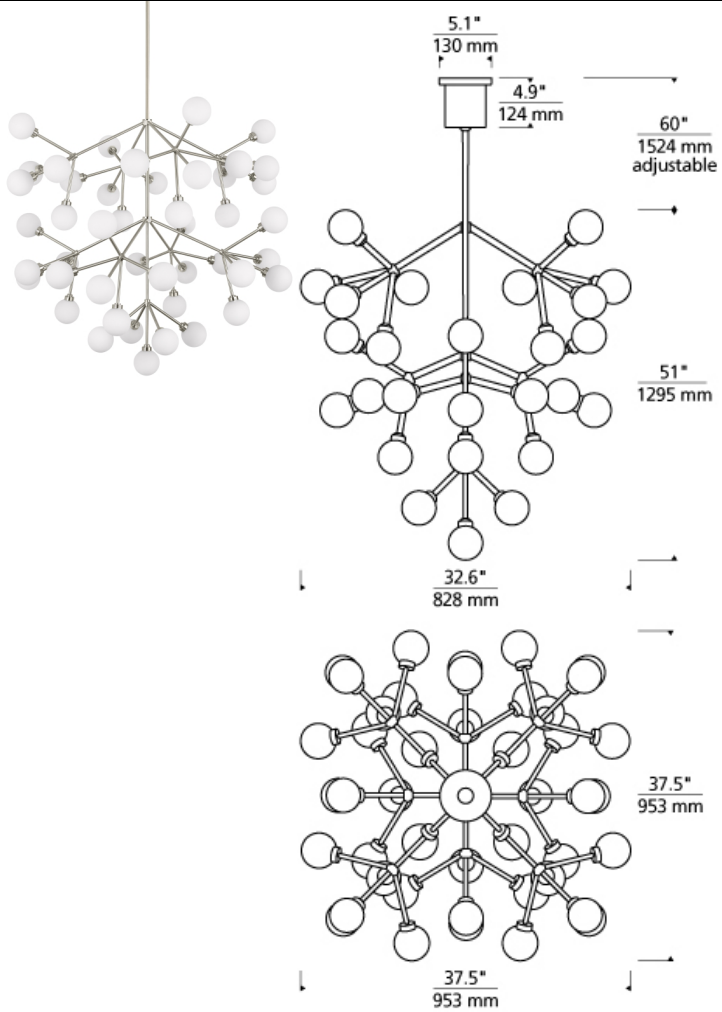

Mara Grande Chandelier

DESCRIPTION

The Mara Grande LED chandelier from Tech Lighting is a wholly modern interpretation of classic multi-tier chandelier, but rarely does a fixture provide such dramatic impact. Whether you select the on-trend aged brass finish or the plated satin nickel finish, each large chandelier features forty five individual frosted glass globes which smoothly diffuse the LED light sources for an unmistakably high-end look. With its impactful scale and plentiful, fully dimmable LED light output, the Mara Grande chandelier is sure to make a jaw-dropping statement as dining room lighting, living room lighting or foyer lighting. If you have something a bit smaller in mind, be sure to check out the medium scale Mara chandelier also available from Tech Lighting. (45) 2.6 watt, 67 delivered lumen (3015 total delivered lumens), 2700K LED modules. Fixture provided with sixty inches of variable rigid stems in coordinating finish to customize hanging height options. Includes Two 24" stems & One 12" stem.

INSTALLATION

This product can mount to either a 4" square electrical box with round plaster ring or an octagon electrical box.

WEIGHT

16-16lb / 7.26-7.26kg ±

frost / aged brass frost / satin nickel

ORDERING INFORMATION

| 700MRAG COLOR | FINISH | LAMP |
|---------------|--------------------------------|-------------------------------|
| W WHITE | R AGED BRASS S SATIN NICKEL | -LED927 LED 90 CRI 2700K 120V |

TECH LIGHTING®
 7400 Linder Avenue T 847.410.4400
 Skokie, Illinois 60077 F 847.410.4500
Tech Lighting, L.L.C.

700 MRAG _____

FIXTURE TYPE: _____

JOB NAME: _____

NOTES: _____
