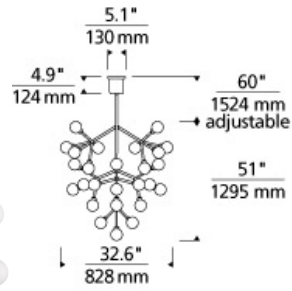

Mara Grande Chandelier

DESCRIPTION

The Mara Grande LED chandelier from Tech Lighting is a wholly modern interpretation of classic multi-tier chandelier, but rarely does a fixture provide such dramatic impact. Whether you select the on-trend aged brass finish or the plated satin nickel finish, each large chandelier features forty five individual frosted glass globes which smoothly diffuse the LED light sources for an unmistakably high-end look. With its impactful scale and plentiful, fully dimmable LED light output, the Mara Grande chandelier is sure to make a jaw-dropping statement as dining room lighting, living room lighting or foyer lighting. If you have something a bit smaller in mind, be sure to check out the medium scale Mara chandelier also available from Tech Lighting. Includes (45) 2.6 watt, 67 delivered lumen (3015 total delivered lumens), 2700K LED modules. Fixture provided with sixty inches of variable rigid stems in coordinating finish to customize hanging height options. Includes Two 24" stems & One 12" stem.

INSTALLATION

This product can mount to either a 4" square electrical box with round plaster ring or an octagon electrical box.

WEIGHT

16-16lb / 7.26-7.26kg ±

frost / aged brass frost / satin nickel

ORDERING INFORMATION