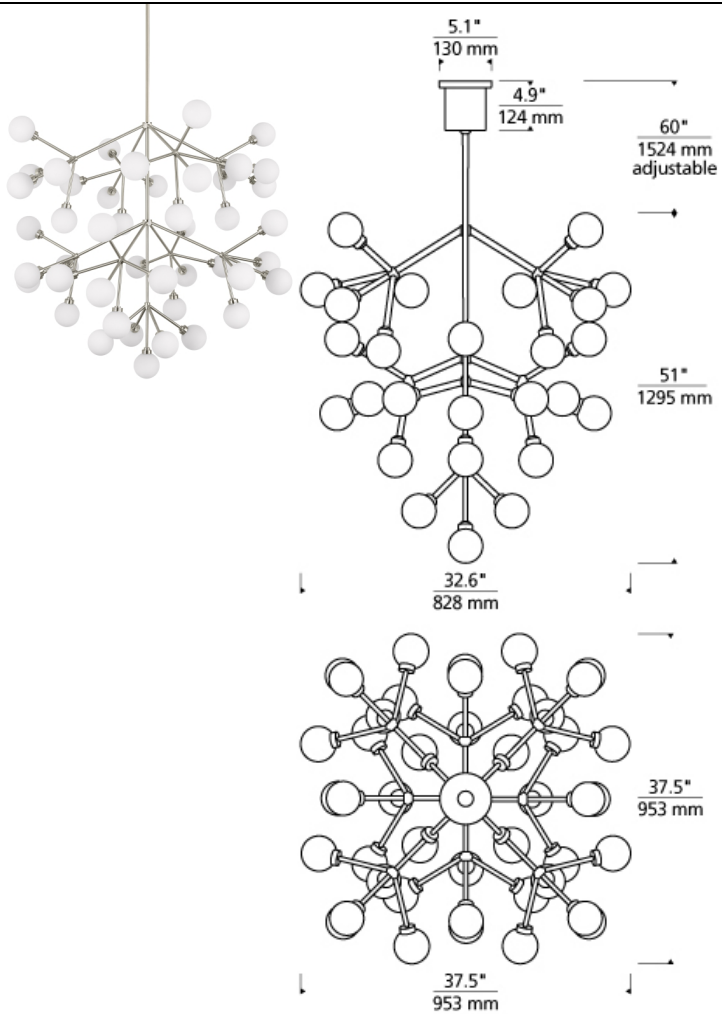

Mara Grande Chandelier

LED T20

DESCRIPTION

The Mara Grande LED chandelier from Tech Lighting is a wholly modern interpretation of classic multi-tier chandelier, but rarely does a fixture provide such dramatic impact. Whether you select the on-trend aged brass finish or the plated satin nickel finish, each large chandelier features forty five individual frosted glass globes which smoothly diffuse the LED light sources for an unmistakably high-end look. With its impactful scale and plentiful, fully dimmable LED light output, the Mara Grande chandelier is sure to make a jaw-dropping statement as dining room lighting, living room lighting or foyer lighting. If you have something a bit smaller in mind, be sure to check out the medium scale Mara chandelier also available from Tech Lighting. Includes (45) 2.6 watt, 67 delivered lumen (3015 total delivered lumens), 2700K LED modules. Fixture provided with 36 inches of variable rigid stems (includes one 12 inch & two 24 inch stems) in coordinating finish. Dimmable with low-voltage electronic dimmer. Can be installed on a sloped ceiling up to 45°.

INSTALLATION

This product can mount to either a 4" square electrical box with round plaster ring or an octagon electrical box.

WEIGHT

16-16lb / 7.26-7.26kg ±

frost / aged brass frost / satin nickel

ORDERING INFORMATION

700MRAG COLOR	FINISH	LAMP
W WHITE	R AGED BRASS S SATIN NICKEL	-LED927 LED 90 CRI 2700K 120V

TECH LIGHTING®

7400 Linder Avenue T 847.410.4400
Skokie, Illinois 60077 F 847.410.4500

Tech Lighting, L.L.C.

700 MRAG _____
FIXTURE TYPE: _____
JOB NAME: _____
NOTES: _____