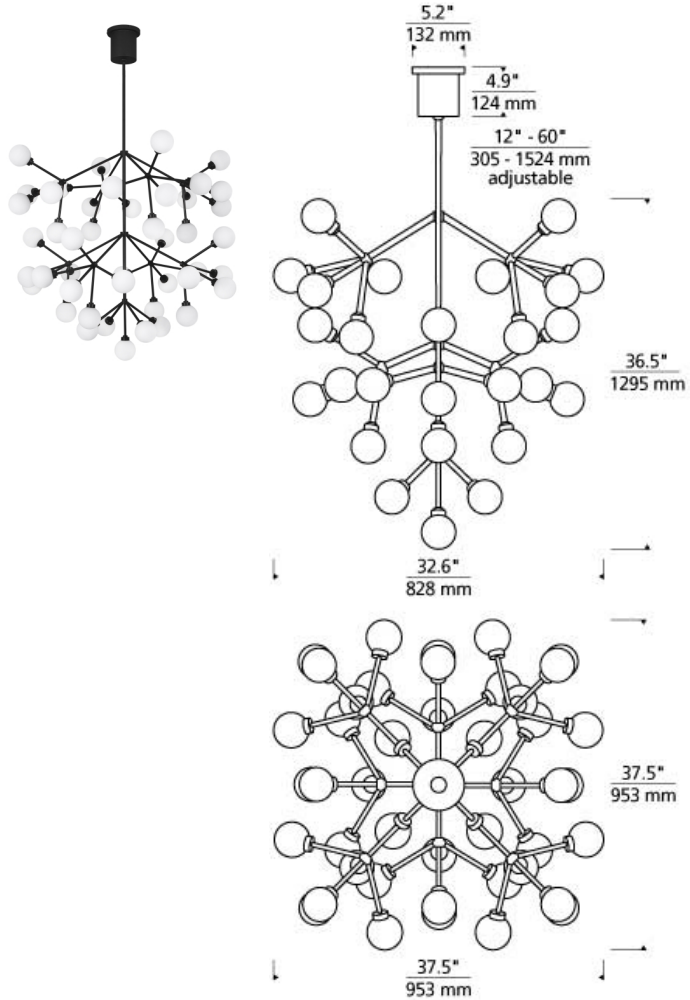

Mara Grande Chandelier LED

DESCRIPTION

The Mara Grande LED chandelier from Tech Lighting is a wholly modern interpretation of classic multi-tier chandelier, but rarely does a fixture provide such dramatic impact. Whether you select the on-trend aged brass finish or the plated satin nickel finish, each large chandelier features forty five individual frosted glass globes which smoothly diffuse the LED light sources for an unmistakably high-end look. With its impactful scale and plentiful, fully dimmable LED light output, the Mara Grande chandelier is sure to make a jaw-dropping statement as dining room lighting, living room lighting or foyer lighting. If you have something a bit smaller in mind, be sure to check out the medium scale Mara chandelier also available from Tech Lighting. Includes (45) 2.6 watt, 67 delivered lumen (3015 total delivered lumens), 2700K LED modules. Fixture provided with 36 inches of variable rigid stems (includes one 12 inch & two 24 inch stems) in coordinating finish. Dimmable with most LED compatible ELV and TRIAC dimmers. Can be installed on a sloped ceiling up to 45°.

INSTALLATION

This product can mount to either a 4" square electrical box with round plaster ring or an octagon electrical box.

WEIGHT

16-16lb / 7.26-7.26kg ±

white/aged brass white/satin nickel white/matte black

ORDERING INFORMATION

700MRA	COLOR	FINISH	LAMP
	W WHITE	R AGED BRASS B MATTE BLACK S SATIN NICKEL	-LED927 LED 90 CRI 2700K 120V

700 MRA

FIXTURE:

TYPE:

JOB NAME:

NOTES: