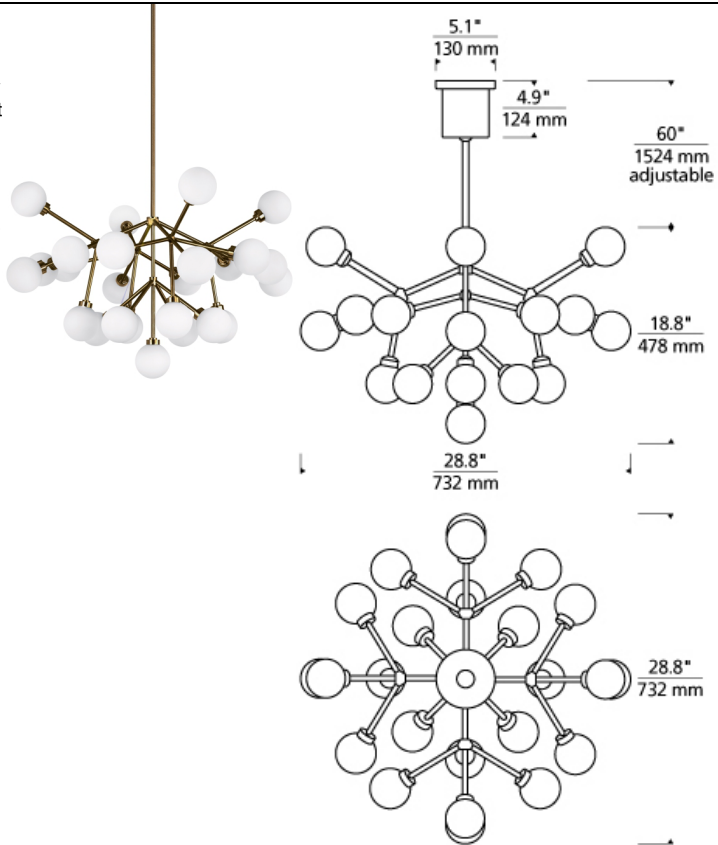

## DESCRIPTION

The Mara LED chandelier from Tech Lighting is a wholly modern interpretation of classic multi-arm chandelier, but rarely does a fixture provide such dramatic impact. Whether you select the warm aged brass finish or the sleek satin nickel finish, each chandelier features twenty five individual frosted glass globes which smoothly diffuse the LED light sources for an unmistakably high-end look. With its medium scale and plentiful, fully dimmable LED light output, the Mara chandelier is an incredible choice for making an impactful statement as dining room lighting, kitchen island lighting, living room lighting or foyer lighting. If you have something larger in mind, be sure to check out the Mara Grande chandelier also available from Tech Lighting. Includes (25) 2.6 watt, 67 delivered lumen (1675 total delivered lumens), 2700K LED modules. Fixture provided with 36 inches of variable rigid stems (includes (1) 12 inch & two 24 inch) in coordinating finish. Dimmable with low-voltage electronic dimmer. Can be installed on a sloped ceiling up to 45°.

## INSTALLATION

This product can mount to either a 4" square electrical box with round plaster ring or an octagon electrical box.

## WEIGHT

12-12lb / 5.44-5.44kg ±

frost / aged brass frost / satin nickel

## ORDERING INFORMATION

700MRA	COLOR	FINISH	LAMP
	W WHITE	R AGED BRASS S SATIN NICKEL	-LED927 LED 90 CRI 2700K 120V

700 MRA \_\_\_\_\_

FIXTURE TYPE: \_\_\_\_\_

JOB NAME: \_\_\_\_\_

NOTES: \_\_\_\_\_

\_\_\_\_\_