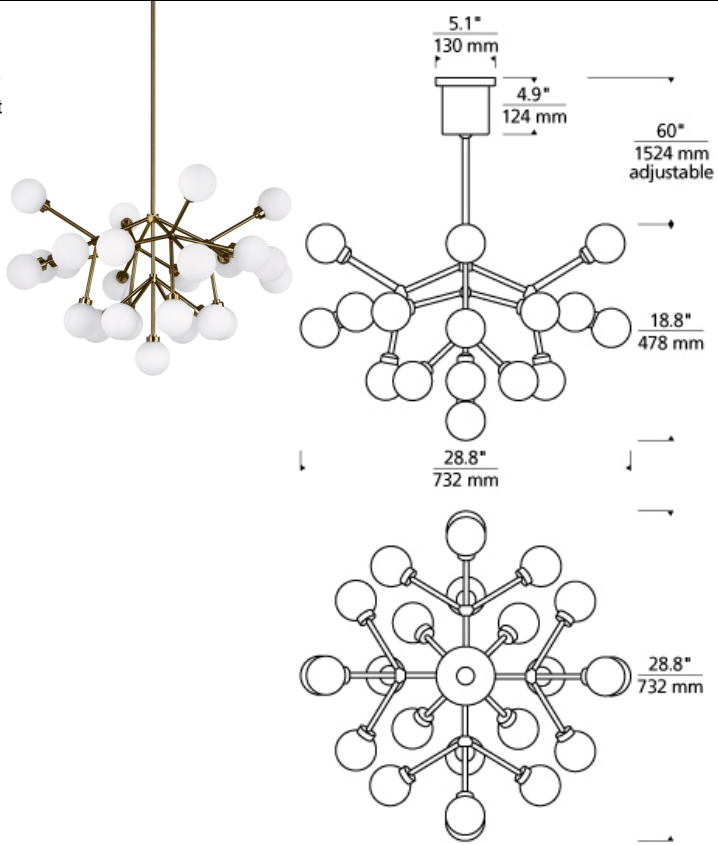

## DESCRIPTION

The Mara LED chandelier from Tech Lighting is a wholly modern interpretation of classic multi-arm chandelier, but rarely does a fixture provide such dramatic impact. Whether you select the warm aged brass finish or the sleek satin nickel finish, each chandelier features twenty five individual frosted glass globes which smoothly diffuse the LED light sources for an unmistakably high-end look. With its medium scale and plentiful, fully dimmable LED light output, the Mara chandelier is an incredible choice for making an impactful statement as dining room lighting, kitchen island lighting, living room lighting or foyer lighting. If you have something larger in mind, be sure to check out the Mara Grande chandelier also available from Tech Lighting. (25) 2.6 watt, 67 delivered lumen (1675 total delivered lumens), 2700K LED modules. Fixture provided with sixty inches of variable rigid stems in coordinating finish. Dimmable with low-voltage electronic dimmer.

## INSTALLATION

This product can mount to either a 4" square electrical box with round plaster ring or an octagon electrical box.

## WEIGHT

12-12lb / 5.44-5.44kg ±

frost / aged brass frost / satin nickel

## ORDERING INFORMATION

| 700MRA | COLOR   | FINISH                         | LAMP                          |
|--------|---------|--------------------------------|-------------------------------|
|        | W WHITE | R AGED BRASS<br>S SATIN NICKEL | -LED927 LED 90 CRI 2700K 120V |