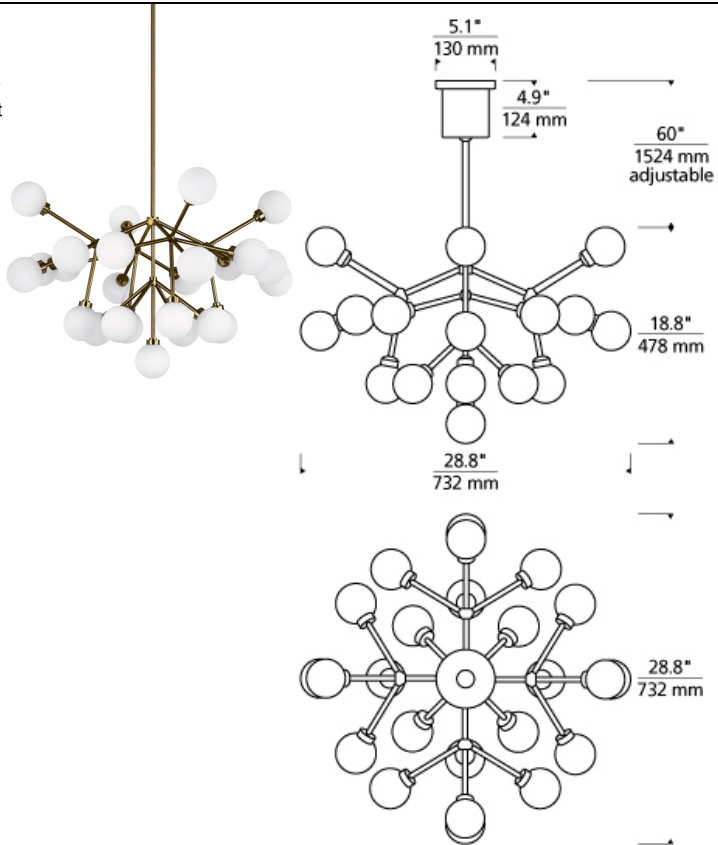

Mara Chandelier LED

DESCRIPTION

The Mara LED chandelier from Tech Lighting is a wholly modern interpretation of classic multi-arm chandelier, but rarely does a fixture provide such dramatic impact. Whether you select the warm aged brass finish or the sleek satin nickel finish, each chandelier features twenty five individual frosted glass globes which smoothly diffuse the LED light sources for an unmistakably high-end look. With its medium scale and plentiful, fully dimmable LED light output, the Mara chandelier is an incredible choice for making an impactful statement as dining room lighting, kitchen island lighting, living room lighting or foyer lighting. If you have something larger in mind, be sure to check out the Mara Grande chandelier also available from Tech Lighting. Includes (25) 2.6 watt, 67 delivered lumen (1675 total delivered lumens), 2700K LED modules. Fixture provided with 36 inches of variable rigid stems (includes (1) 12 inch & two 24 inch) in coordinating finish. Dimmable with low-voltage electronic dimmer. Can be installed on a sloped ceiling up to 45°.

INSTALLATION

This product can mount to either a 4" square electrical box with round plaster ring or an octagon electrical box.

WEIGHT

12-12lb / 5.44-5.44kg ±

frost / aged brass frost / satin nickel

ORDERING INFORMATION

700MRA	COLOR	FINISH	LAMP
	W WHITE	R AGED BRASS S SATIN NICKEL	-LED927 LED 90 CRI 2700K 120V

700 MRA _____

FIXTURE TYPE: _____

JOB NAME: _____

NOTES: _____
