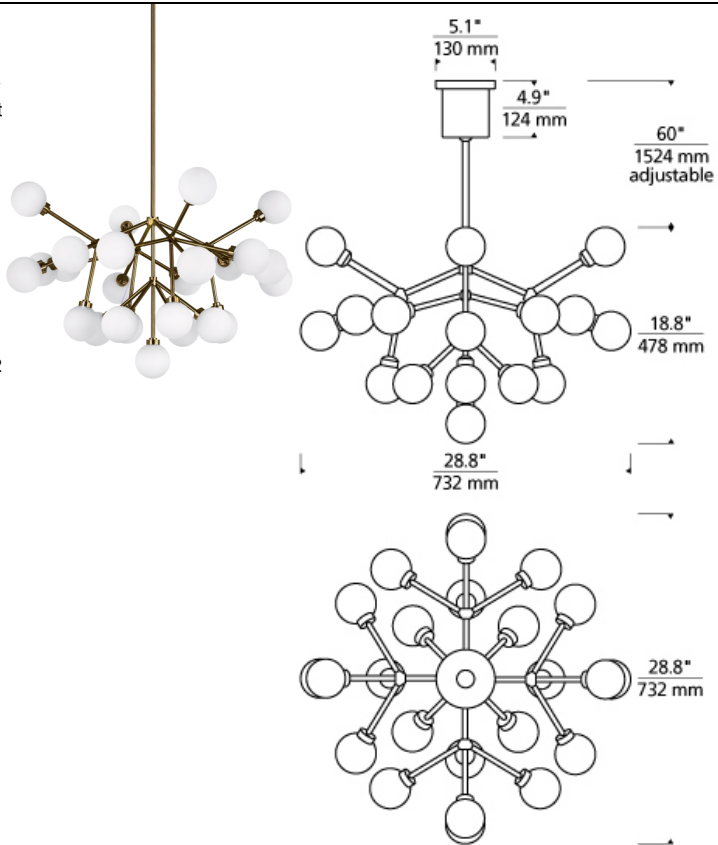

Mara Chandelier

LED T20

DESCRIPTION

The Mara LED chandelier from Tech Lighting is a wholly modern interpretation of classic multi-arm chandelier, but rarely does a fixture provide such dramatic impact. Whether you select the warm aged brass finish or the sleek satin nickel finish, each chandelier features twenty five individual frosted glass globes which smoothly diffuse the LED light sources for an unmistakably high-end look. With its medium scale and plentiful, fully dimmable LED light output, the Mara chandelier is an incredible choice for making an impactful statement as dining room lighting, kitchen island lighting, living room lighting or foyer lighting. If you have something larger in mind, be sure to check out the Mara Grande chandelier also available from Tech Lighting. (25) 2.6 watt, 67 delivered lumen (1675 total delivered lumens), 2700K LED modules. Fixture provided (1) 12 and (2) 24 inch variable rigid stems in coordinating finish. Dimmable with low-voltage electronic dimmer.

INSTALLATION

This product can mount to either a 4" square electrical box with round plaster ring or an octagon electrical box.

WEIGHT

12-12lb / 5.44-5.44kg ±

frost / aged brass frost / satin nickel

ORDERING INFORMATION

700MRA	COLOR	FINISH	LAMP
	W WHITE	R AGED BRASS S SATIN NICKEL	-LED927 LED 90 CRI 2700K 120V

700 MRA _____

FIXTURE TYPE: _____

JOB NAME: _____

NOTES: _____
