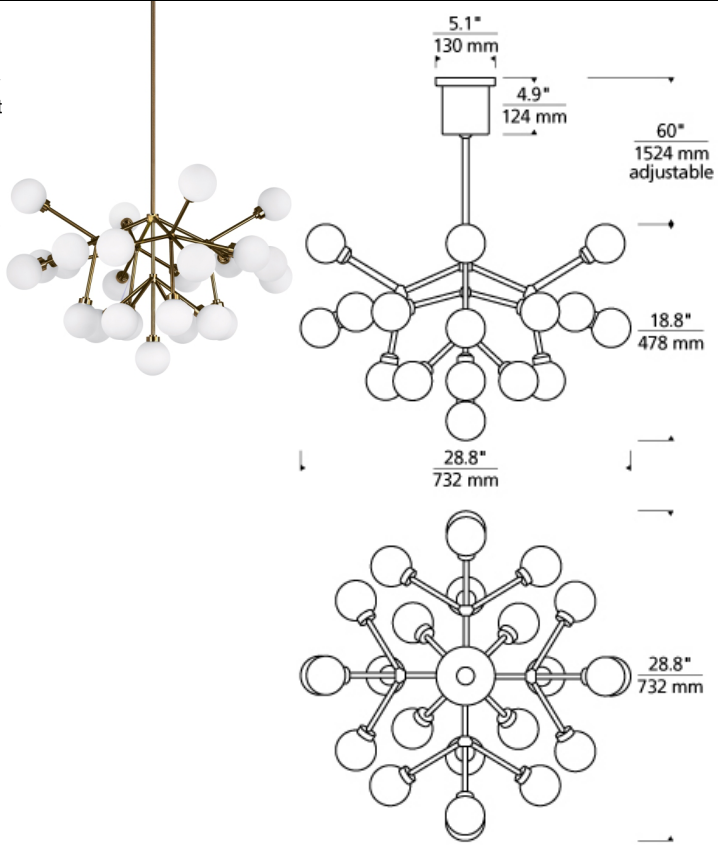

## DESCRIPTION

The Mara LED chandelier from Tech Lighting is a wholly modern interpretation of classic multi-arm chandelier, but rarely does a fixture provide such dramatic impact. Whether you select the warm aged brass finish or the sleek satin nickel finish, each chandelier features twenty five individual frosted glass globes which smoothly diffuse the LED light sources for an unmistakably high-end look. With its medium scale and plentiful, fully dimmable LED light output, the Mara chandelier is an incredible choice for making an impactful statement as dining room lighting, kitchen island lighting, living room lighting or foyer lighting. If you have something larger in mind, be sure to check out the Mara Grande chandelier also available from Tech Lighting. (25) 2.6 watt, 67 delivered lumen (1675 total delivered lumens), 2700K LED modules. Fixture provided with sixty inches of variable rigid stems in coordinating finish. Dimmable with low-voltage electronic dimmer.

## INSTALLATION

This product can mount to either a 4" square electrical box with round plaster ring or an octagon electrical box.

## WEIGHT

12-12lb / 5.44-5.44kg ±

frost / aged brass frost / satin nickel

## ORDERING INFORMATION

700MRA	COLOR	FINISH	LAMP
	W WHITE	R AGED BRASS S SATIN NICKEL	-LED927 LED 90 CRI 2700K 120V

700 MRA \_\_\_\_\_

FIXTURE TYPE: \_\_\_\_\_

JOB NAME: \_\_\_\_\_

NOTES: \_\_\_\_\_

\_\_\_\_\_