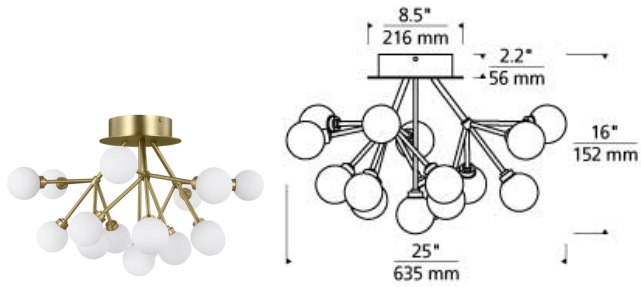

Mara Ceiling LED T20

DESCRIPTION

The Mara ceiling mount by Tech Lighting is a scaled down version of the chandelier with three arms extending clusters of frosted glass globes illuminated by a smoothly diffused LED light source. Offered with energy efficient integrated LED in three distinct finishes, the Mara Ceiling is a modern solution to your dining room, living room, bedroom and hallway. Complete the look with the Mara wall sconce, pendant and chandelier for full room coordination. Lamping options are compatible with most dimmers. Refer to Dimming Chart for more information. Includes (16) 120-277 volt universal 2.6 watt (41.6 total watts) 1072 total delivered lumens, DIMMABLE with most LED compatible ELV, TRIAC and 0-10V dimmers. Ceiling mount only.

INSTALLATION

This product can mount to either a 4" square electrical box with round plaster ring or an octagonal electrical box (not included).

WEIGHT

9.5-9.5lb / 4.31-4.31kg ±

aged brass

satin nickel

matte black