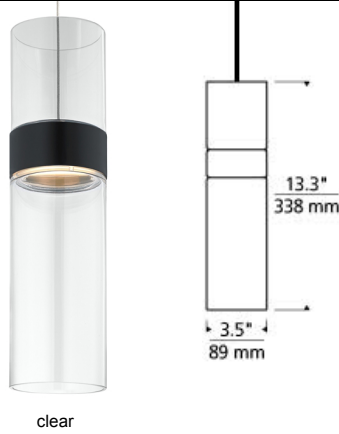

LOW - VOLTAGE PENDANTS

Manette Pendant

DESCRIPTION

The Manette pendant light by Tech Lighting is an elevated version of the classic cylinder pendant. With its simple cylindrical design and added sleek metal bands the Manette exudes style and simplicity. This hand-blown pendant can be customized via several color combinations to match your unique preferences. Available color options include clear, smoke, white and transparent smoke. Three on trend hardware finishes are available along with your choice of energy efficient LED lamps. Due to its larger size the Manette is ideal for kitchen island task lighting, dining room lighting and home office lighting applications. Complementary Manette Grande and flush mount also available by Tech Lighting, simply search for Manette Grande to find its closest relatives. Includes 6 watt, 330 delivered lumens (260 lumens down/70 lumens up), 3000K, LED. Dimmable with low-voltage electronic or magnetic dimmer (based on transformer). Ships with 16 feet of field cuttable suspension cable.

ACCESSORIES & OPTICAL CONTROLS

Swag Hook

WEIGHT

3.1lb / 1.41kg ±

clear / clear
black ring

smoke / smoke
satin nickel ring

smoke / white
satin nickel ring

transparent smoke
/
transparent smoke
antique bronze
ring

white / white
antique bronze
ring

ORDERING INFORMATION

700	SYSTEM	MAN	COLOR	FINISH	LAMP		
FJ	FREEJACK	CL	CLEAR	CL	CLEAR	ZZANTIQUE BRONZE/ANTIQU BRONZE	-LED 12 VOLT LED 3000K
MP	MONOPOINT	SM	SMOKE	SM	SMOKE	BSBLACK/SATIN NICKEL	
MO	MONORAIL	TK	TRANSPARENT SMOKE	TK	TRANSPARENT SMOKE	SSSATIN NICKEL/SATIN NICKEL	
MO2	TWO-CIRCUIT MONORAIL	WH	WHITE	WH	WHITE		