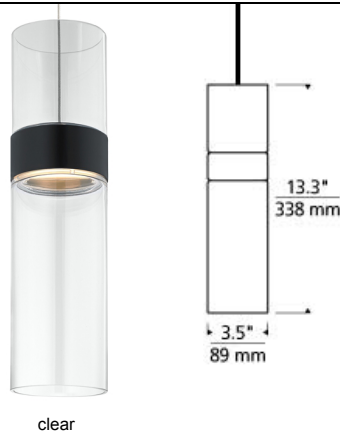

LOW - VOLTAGE PENDANTS

Manette Pendant LED T20

DESCRIPTION

The Manette pendant light by Tech Lighting is an elevated version of the classic cylinder pendant. With its simple cylindrical design and added sleek metal bands the Manette exudes style and simplicity. This hand-blown pendant can be customized via several color combinations to match your unique preferences. Available color options include clear, smoke, white and transparent smoke. Three on trend hardware finishes are available along with your choice of energy efficient LED lamps. Due to its larger size the Manette is ideal for kitchen island task lighting, dining room lighting and home office lighting applications. Complementary Manette Grande and flush mount also available by Tech Lighting, simply search for Manette Grande to find its closest relatives. Includes 6 watt, 330 delivered lumens (260 lumens down/70 lumens up), 3000K, LED. Dimmable with low-voltage electronic or magnetic dimmer (based on transformer). Ships with 16 feet of field cuttable suspension cable.

clear

INSTALLATION

Socket terminates with FreeJack male connector, which may be installed into a system connector. Elements ordered with a system prefix include a connector for that system. For use on T~TRAK, order FreeJack version and T~TRAK FreeJack Connector (sold separately).

ACCESSORIES & OPTICAL CONTROLS

Swag Hook

WEIGHT

3.1lb / 1.41kg ±

clear / clear
black ring

smoke / smoke
satin nickel ring

smoke / white
satin nickel ring

transparent smoke
/
transparent smoke
antique bronze
ring

white / white
antique bronze
ring

ORDERING INFORMATION

700	SYSTEM	MAN	COLOR	FINISH	LAMP		
FJ	FREEJACK	CL	CLEAR	CL	CLEAR	ZZANTIQUE BRONZE/ANTIQUE BRONZE	-LED 12 VOLT LED 3000K
MP	MONOPOINT	SM	SMOKE	SM	SMOKE	BSBLACK/SATIN NICKEL	
MO	MONORAIL	TK	TRANSPARENT SMOKE	TK	TRANSPARENT SMOKE	SSSATIN NICKEL/SATIN NICKEL	
MO2	TWO-CIRCUIT MONORAIL	WH	WHITE	WH	WHITE		