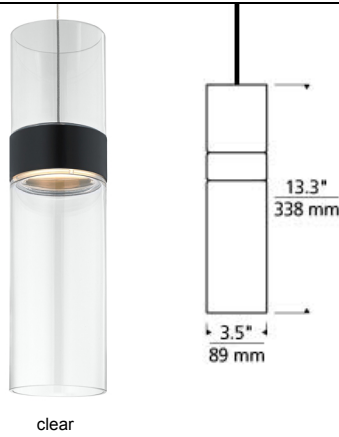

LOW - VOLTAGE PENDANTS

Manette Pendant LED T20

DESCRIPTION

The Manette pendant light by Tech Lighting is an elevated version of the classic cylinder pendant. With its simple cylindrical design and added sleek metal bands the Manette exudes style and simplicity. This hand-blown pendant can be customized via several color combinations to match your unique preferences. Available color options include clear, smoke, white and transparent smoke. Three on trend hardware finishes are available along with your choice of energy efficient LED lamps. Due to its larger size the Manette is ideal for kitchen island task lighting, dining room lighting and home office lighting applications. Complementary Manette Grande and flush mount also available by Tech Lighting, simply search for Manette Grande to find its closest relatives. Includes 6 watt, 330 delivered lumens (260 lumens down/70 lumens up), 3000K, LED. Dimmable with low-voltage electronic or magnetic dimmer (based on transformer). Ships with 16 feet of field cuttable suspension cable.

ACCESSORIES & OPTICAL CONTROLS

Swag Hook

WEIGHT

3.1lb / 1.41kg ±

clear / clear
black ring

smoke / smoke
satin nickel ring

smoke / white
satin nickel ring

transparent smoke
/
transparent smoke
antique bronze
ring

white / white
antique bronze
ring

ORDERING INFORMATION

700	SYSTEM	MAN	COLOR	FINISH	LAMP			
FJ	FREEJACK	CL	CLEAR	CL	CLEAR	ZZ	ANTIQUE BRONZE/ANTIQUE BRONZE	-LED 12 VOLT LED 3000K
MP	MONOPOINT	SM	SMOKE	SM	SMOKE	BS	BLACK/SATIN NICKEL	
MO	MONORAIL	TK	TRANSPARENT SMOKE	TK	TRANSPARENT SMOKE	SS	SATIN NICKEL/SATIN NICKEL	
MO2	TWO-CIRCUIT MONORAIL	WH	WHITE	WH	WHITE			