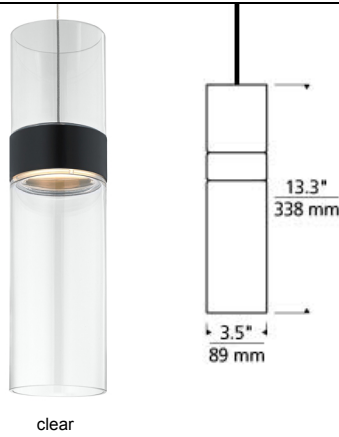

LOW - VOLTAGE PENDANTS

Manette Pendant LED T20

DESCRIPTION

The Manette pendant light by Tech Lighting is an elevated version of the classic cylinder pendant. With its simple cylindrical design and added sleek metal bands the Manette exudes style and simplicity. This hand-blown pendant can be customized via several color combinations to match your unique preferences. Available color options include clear, smoke, white and transparent smoke. Three on trend hardware finishes are available along with your choice of energy efficient LED lamps. Due to its larger size the Manette is ideal for kitchen island task lighting, dining room lighting and home office lighting applications. Complementary Manette Grande and flush mount also available by Tech Lighting, simply search for Manette Grande to find its closest relatives. Includes 6 watt, 330 delivered lumens (260 lumens down/70 lumens up), 3000K, LED. Dimmable with low-voltage electronic or magnetic dimmer (based on transformer). Ships with 16 feet of field cuttable suspension cable.

ACCESSORIES & OPTICAL CONTROLS

Swag Hook

WEIGHT

3.1lb / 1.41kg ±

ORDERING INFORMATION

700	SYSTEM	MAN	COLOR	FINISH	LAMP	
FJ	FREEJACK	CL	CLEAR	CL	CLEAR	ZZANTIQUE BRONZE/ANTIQUE BRONZE
MP	MONOPOINT	SM	SMOKE	SM	SMOKE	BSBLACK/SATIN NICKEL
MO	MONORAIL	TK	TRANSPARENT SMOKE	TK	TRANSPARENT SMOKE	SSSATIN NICKEL/SATIN NICKEL
MO2	TWO-CIRCUIT MONORAIL	WH	WHITE	WH	WHITE	

Note: MP includes 4" Round Flush Canopy.

700 ____ MAN _____

FIXTURE TYPE: _____

JOB NAME: _____

NOTES: _____
