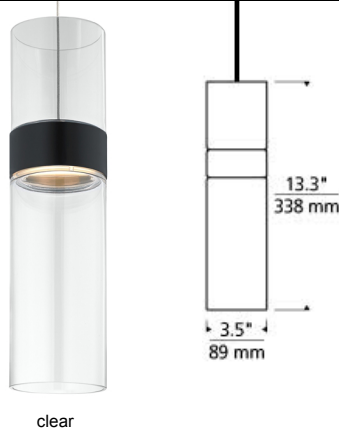

## Manette Pendant

### DESCRIPTION

The Manette pendant light by Tech Lighting is an elevated version of the classic cylinder pendant. With its simple cylindrical design and added sleek metal bands the Manette exudes style and simplicity. This hand-blown pendant can be customized via several color combinations to match your unique preferences. Available color options include clear, smoke, white and transparent smoke. Three on trend hardware finishes are available along with your choice of energy efficient LED lamps. Due to its larger size the Manette is ideal for kitchen island task lighting, dining room lighting and home office lighting applications. Complementary Manette Grande and flush mount also available by Tech Lighting, simply search for Manette Grande to find its closest relatives. Includes 6 watt, 330 delivered lumens (260 lumens down/70 lumens up), 3000K, LED. Dimmable with low-voltage electronic or magnetic dimmer (based on transformer). Ships with 16 feet of field cuttable suspension cable.