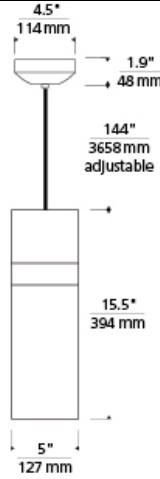

ACCESSORIES & OPTICAL CONTROLS

Swag Hook

WEIGHT

5.16lb / 2.34kg ±

ORDERING INFORMATION

700	SYSTEM	MANGP	COLOR	Bottom Color	FINISH	LAMP
TD	LINE-VOLTAGE		CL CLEAR GLASS	CL CLEAR GLASS	ZZ ANTIQUE BRONZE/ANTIQU	-LED LED 3000K 120V
	PENDANTS/SUSPENSION		SM SMOKE GLASS	SM SMOKE GLASS	BRONZE	- LED 80 CRI 3000K
TT	SINGLE-CIRCUIT T-TRAK		TK TRANSPARENT SMOKE GLASS	TK TRANSPARENT SMOKE GLASS	BS BLACK/SATIN NICKEL	LED277277V
			WA WHITE ACRYLIC	WA WHITE ACRYLIC	SS SATIN NICKEL/SATIN NICKEL	
			WH WHITE GLASS	WH WHITE GLASS		

TD includes 4.5" Round Canopy.
Antique Bronze and Black Finish Only Available on TD.
LED277 Lamp Only Available on TD.
White Acrylic Option not available with glass combinations.