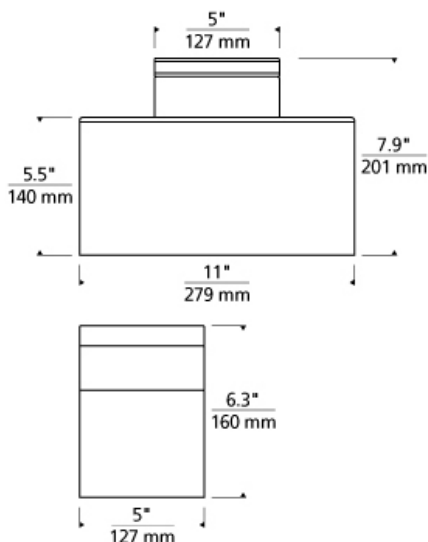

FLUSH & SEMI-FLUSH MOUNT

Manette Flush Mount Ceiling LED T20

DESCRIPTION

The Manette flush mount features a sleek glass shade thatâ€™s suspended from a handsome die-cast metal band, cleverly hiding the LED light source, just below the ceiling. This light is beautifully illuminated by the cylinder shaped shade providing an even glow, free of hot spots. The Manette flush mount is available in four contemporary color options, Clear, White, Smoke and Transparent Smoke, and comes finished in sleek Satin Nickel. Available in two distinct sizes, small and large, the Manette flush mount is ideal for hallway lighting, bathroom lighting and closet lighting. Your choice of efficient integrated LED lamping ships with the Manette ceiling fixture saving you time and money, both lamping options are fully dimmable to create the desired ambiance in your special space. The shade illuminates with an even glow free of hot spots found with traditional light sources. Includes 17 watt, 808 net lumen, 80 CRI 3000K LED module. Dimmable with low-voltage electronic dimmer.

transparent smoke

INSTALLATION

This product can mount to either a 4" square electrical box with round plaster ring or an octagonal electrical box (not included).

WEIGHT

6-6.5lb / 2.72-2.95kg ±

gloss white

gloss white