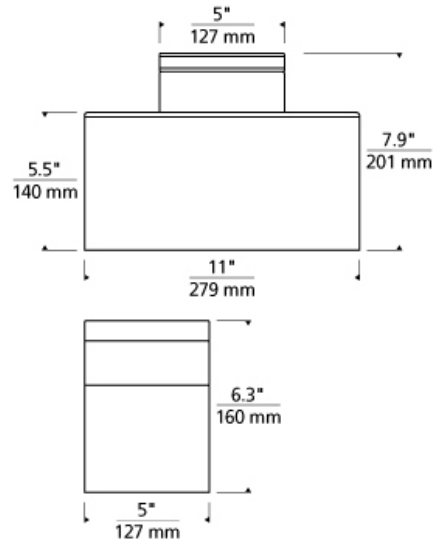

FLUSH & SEMI-FLUSH MOUNT

Manette Flush Mount Ceiling

DESCRIPTION

The Manette flush mount features a sleek glass shade that's suspended from a handsome die-cast metal band, cleverly hiding the LED light source, just below the ceiling. This light is beautifully illuminated by the cylinder shaped shade providing an even glow, free of hot spots. The Manette flush mount is available in four contemporary color options, Clear, White, Smoke and Transparent Smoke, and comes finished in sleek Satin Nickel. Available in two distinct sizes, small and large, the Manette flush mount is ideal for hallway lighting, bathroom lighting and closet lighting. Your choice of efficient integrated LED lamping ships with the Manette ceiling fixture saving you time and money, both lamping options are fully dimmable to create the desired ambiance in your special space. The shade illuminates with an even glow free of hot spots found with traditional light sources. Includes 17 watt, 808 net lumen, 80 CRI 3000K LED module. Dimmable with low-voltage electronic dimmer.

transparent smoke

INSTALLATION

This product can mount to either a 4" square electrical box with round plaster ring or an octagonal electrical box (not included).

WEIGHT

6-6.5lb / 2.72-2.95kg ±

gloss white

gloss white

transparent smoke

transparent smoke

ORDERING INFORMATION

700FMMAN	SHAPE OR SIZE	COLOR	FINISH	LAMP
L	LARGE	WH GLOSS WHITE	S SATIN NICKEL	-LED LED 80 CRI 3000K 120V
S	SMALL	TK TRANSPARENT SMOKE		-LED277 LED 80 CRI 3000K 277V