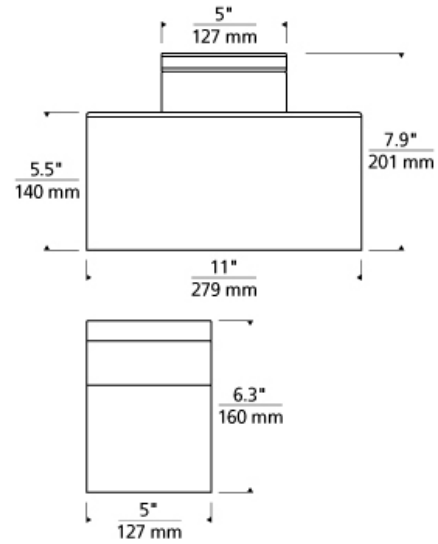

FLUSH & SEMI-FLUSH MOUNT

Manette Flush Mount Ceiling

DESCRIPTION

The sleek glass shade is suspended from a handsome die-cast metal band just below the ceiling which hides the LED light source. The shade illuminates with an even glow free of hot spots found with traditional light sources. Includes 17 watt, 808 net lumen, 80 CRI 3000K LED module. Dimmable with low-voltage electronic dimmer.

INSTALLATION

This product can mount to either a 4" square electrical box with round plaster ring or an octagonal electrical box (not included).

WEIGHT

6-6.5lb / 2.72-2.95kg ±

transparent smoke

gloss white

gloss white

transparent smoke

transparent smoke

ORDERING INFORMATION

700FMMAN	SHAPE OR SIZE	COLOR	FINISH	LAMP
L	LARGE	WH GLOSS WHITE	S SATIN NICKEL	-LED LED 80 CRI 3000K 120V
S	SMALL	TK TRANSPARENT SMOKE		-LED277 LED 80 CRI 3000K 277V