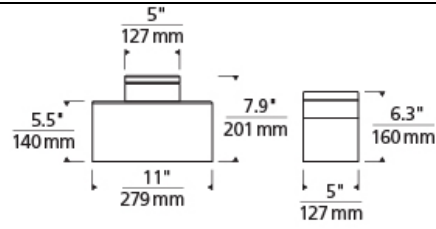

FLUSH & SEMI-FLUSH MOUNT

Manette Flush Mount Ceiling

DESCRIPTION

The sleek glass shade is suspended from a handsome die-cast metal band just below the ceiling which hides the LED light source. The shade illuminates with an even glow free of hot spots found with traditional light sources. Includes 15 watt, 950 net lumen, 80 CRI 3000K LED module. Dimmable with low-voltage electronic dimmer.

INSTALLATION

This product can mount to either a 4" square electrical box with round plaster ring or an octagonal electrical box (not included).

WEIGHT

6.19lb / 2.81kg ±

transparent smoke