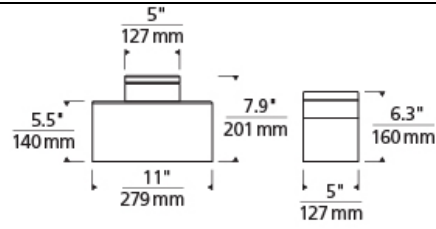

FLUSH & SEMI-FLUSH MOUNT

Manette Flush Mount Ceiling

DESCRIPTION

The sleek glass shade is suspended from a handsome die-cast metal band just below the ceiling which hides the LED light source. The shade illuminates with an even glow free of hot spots found with traditional light sources. Includes 17 watt, 808 net lumen, 80 CRI 3000K LED module. Dimmable with low-voltage electronic dimmer.

INSTALLATION

This product can mount to either a 4" square electrical box with round plaster ring or an octagonal electrical box (not included).

WEIGHT

6.19lb / 2.81kg ±

transparent smoke