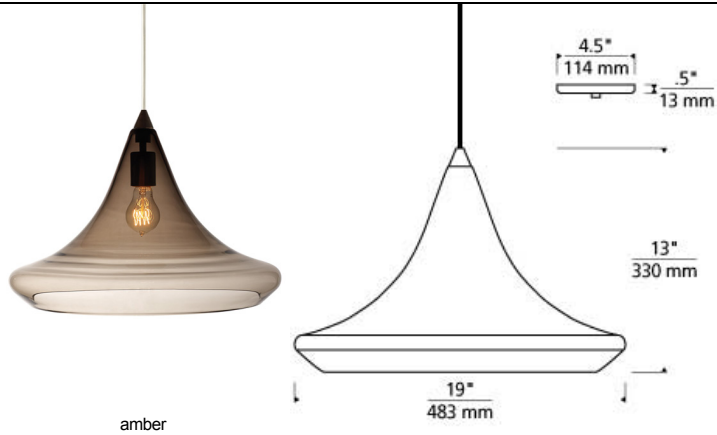

LINE - VOLTAGE PENDANTS / SUSPENSION

Mali Pendant LED T20

DESCRIPTION

Hand-blown by Italian artisans, the Moroccan-inspired Mali Pendant by Tech Lighting is visually captivating. The transparent softly rippled glass provides a dramatic backdrop for its various lamping options. The Mali pendant makes a grand statement in any space whether clustered or individually represented. Scaling at 13" in length and 19" in diameter the Mali pendant is ideal for dining room lighting, home office lighting, and kitchen island lighting. Available lamping options include energy efficient LED or no-lamp, leaving you the option to light this fixture with your preferred lamping. The LED option is fully-dimmable to create the desired ambiance in your special space. Rated for (1) 60 watt max, E26 medium base lamp (Lamp Not Included). LED includes (1) 120 volt 3.5 watt, 250 delivered lumen, 2700K, medium base LED vintage squirrel cage LED lamp. LED version dimmable with an LED compatible or triac dimmer. Consult lamp manufacturer for more information. Fixture provided with twelve feet of field-cutttable cable.

amber

INSTALLATION

This product can mount to either a 4" square electrical box with round plaster ring or an octagon electrical box.

WEIGHT

8.5-9lb / 3.86-4.08kg ±

smoke

ORDERING INFORMATION

700 SYSTEM	MALP	COLOR	FINISH	LAMP
TD	LINE-VOLTAGE PENDANTS/SUSPENSION	K SMOKE	Z ANTIQUE BRONZE B BLACK S SATIN NICKEL W WHITE	NO LAMP -LED927 LED 90 CRI 2700K 120V (T24)