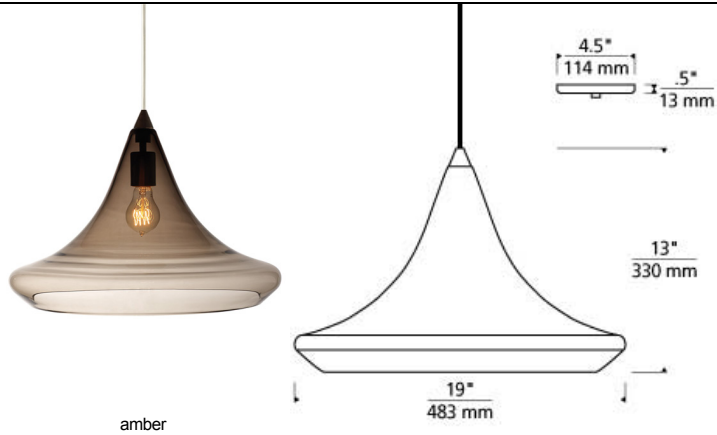

LINE - VOLTAGE PENDANTS / SUSPENSION

Mali Pendant LED T20

DESCRIPTION

Hand-blown by Italian artisans, the Moroccan-inspired Mali Pendant by Tech Lighting is visually captivating. The transparent softly rippled glass provides a dramatic backdrop for its various lamping options. The Mali pendant makes a grand statement in any space whether clustered or individually represented. Scaling at 13" in length and 19" in diameter the Mali pendant is ideal for dining room lighting, home office lighting, and kitchen island lighting. Available lamping options include energy efficient LED or no-lamp, leaving you the option to light this fixture with your preferred lamping. The LED option is fully-dimmable to create the desired ambiance in your special space. Rated for (1) 60 watt max, E26 medium base lamp (Lamp Not Included). LED includes (1) 120 volt 3.5 watt, 250 delivered lumen, 2700K, medium base LED vintage squirrel cage LED lamp. LED version dimmable with an LED compatible or triac dimmer. Consult lamp manufacturer for more information. Fixture provided with twelve feet of field-cutttable cable.

amber

INSTALLATION

This product can mount to either a 4" square electrical box with round plaster ring or an octagon electrical box.

WEIGHT

8.5-9lb / 3.86-4.08kg ±

ORDERING INFORMATION

700 SYSTEM	MALP	COLOR	FINISH	LAMP
TD	LINE-VOLTAGE PENDANTS/SUSPENSION	K SMOKE	Z ANTIQUE BRONZE B BLACK S SATIN NICKEL W WHITE	NO LAMP -LED927 LED 90 CRI 2700K 120V (T24)