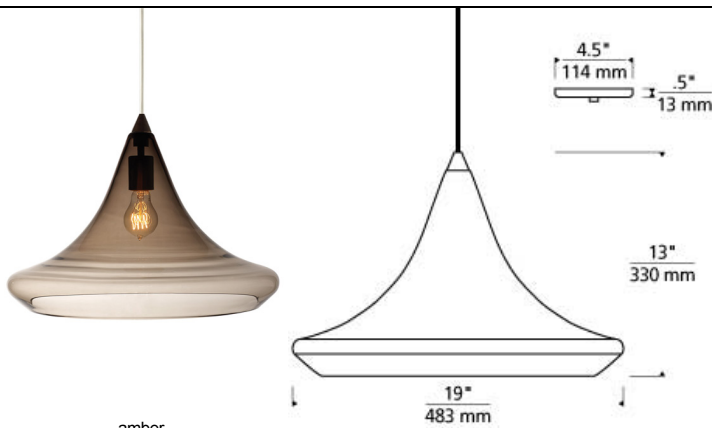

### DESCRIPTION

Hand-blown by Italian artisans, the Moroccan-inspired Mali Pendant by Tech Lighting is visually captivating. The transparent softly rippled glass provides a dramatic backdrop for its various lamping options. The Mali pendant makes a grand statement in any space whether clustered or individually represented. Scaling at 13" in length and 19" in diameter the Mali pendant is ideal for dining room lighting, home office lighting, and kitchen island lighting. Available lamping options include energy efficient LED or no-lamp, leaving you the option to light this fixture with your preferred lamping. The LED option is fully-dimmable to create the desired ambiance in you special space. Rated for (1) 60 watt max, E26 medium base lamp (Lamp Not Included). LED includes (1) 120 volt 3.5 watt, 250 delivered lumen, 2700K LED lamps. Incandescent version dimmable with standard incandescent dimmer. LED version dimmable with an LED compatible dimmer. Consult lamp manufacturer for more information. Suitable for damp locations.