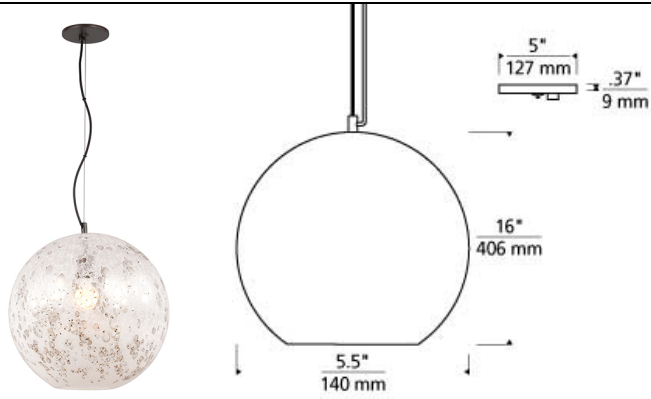

# Malena Large Pendant LED T20

## DESCRIPTION

The Malena Large pendant by Tech Lighting is best categorized as otherworldly. Pearl glass globes adorn the Antique Bronze arms, emitting a warm glow. The Malena chandelier features a swivel canopy ideal for sloped ceilings and other difficult places requiring light. Scaling at 16" in length and 16" in width the Malena Large pendant is an ideal size to be suspended over a dining room table, foyer entry way or conference room table. A beautiful Antique Bronze finish further enhance this slightly whimsical pendant. The Malena is one of three in a family, simply search for the Malena large pendant to find its closest relatives. The Malena is compatible with any Medium Base or Candelabra lamp. Available with or without lamp. E26 medium base socket 60w max. LED version includes (1) 10 watt 690 delivered lumens 90CRI 2700K LED A19. Dimmable with a low-voltage electronic dimmer. 120v. Includes 10' of field-cuttable cable.

## WEIGHT

11-11.5lb / 4.99-5.22kg ±

pearl bubble

pearl bubble