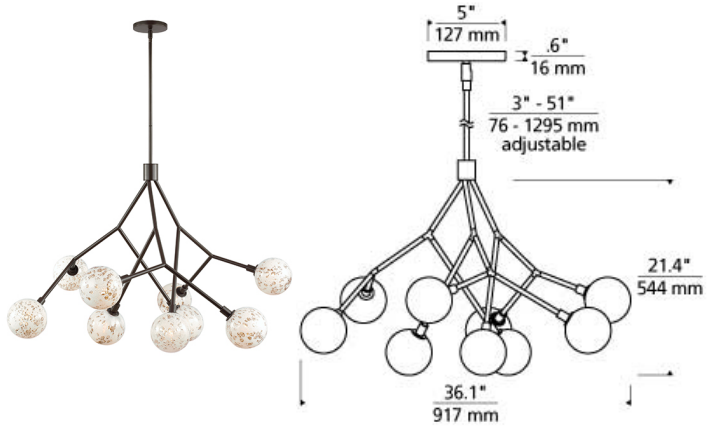

Malena 9 Chandelier

LED T20

DESCRIPTION

The Malena 9-Light Chandelier by Tech Lighting is best categorized as otherworldly. Pearl glass orbs fashioned after the moon adorn the tips of Antique Bronze arms. The Malena chandelier features a swivel canopy ideal for sloped ceilings and other difficult places requiring light. Scaling at 36" in diameter and 21.4" in height the Malena chandelier is an ideal size to be suspended over a dining room table, foyer entry way or conference room table. A beautiful Antique Bronze finish further enhance this slightly whimsical chandelier. The Malena is one of three in a family, simply search for Malena to find its closest relatives. Includes three 12" stems, two 6" stems and one 3" stem. Available with or without lamp. E12 candelabra base sockets 5w max. LED version includes (9) 2 watt 1062 total delivered lumens 90CRI 2700K LED T6. Dimmable with a low-voltage electronic dimmer. 120v.

WEIGHT

16-16.5lb / 7.26-7.48kg ±

pearl bubble

ORDERING INFORMATION

700MLNA COLOR

FINISH

LAMP

PB PEARL BUBBLE