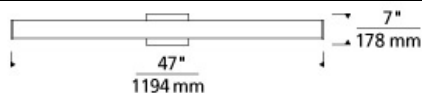

BATH COLLECTION

Lynn 48 Bath

DESCRIPTION

Sleek linear glass shade finished with metal end caps. Provides task and ambient light. Includes 45 watt, 2480 delivered lumen, 2700K or 3000K LED module. May be mounted horizontally or vertically. Dimmable with low-voltage electronic dimmer or triac dimmer.

INSTALLATION

This product can mount to either a 4" square electrical box with round plaster ring or an octagonal electrical box.

WEIGHT

3.9-3.9lb / 1.77-1.77kg ±

antique bronze   chrome   satin nickel

ORDERING INFORMATION

700BCLYNN	LENGTH (A)	COLOR	FINISH	LAMP
48	48"	Y WHITE ACRYLIC	Z ANTIQUE BRONZE C CHROME S SATIN NICKEL	-LED927 LED 90 CRI 2700K 120V -LED927-277 LED 90 CRI 2700K 277V -LED930 LED 90 CRI 3000K 120V -LED930-277 LED 90 CRI 3000K 277V

Not available with White Glass or Incandescent lamping.

TECH LIGHTING®
7400 Linder Avenue   T 847.410.4400
Skokie, Illinois 60077   F 847.410.4500

Tech Lighting, L.L.C.

700BC LYNN _____

FIXTURE TYPE: _____

JOB NAME: _____

NOTES: _____

_____

_____