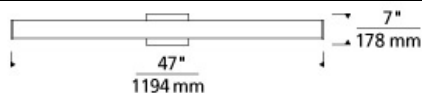

BATH COLLECTION

Lynn 48 Bath

DESCRIPTION

Sleek linear glass shade finished with metal end caps. Provides task and ambient light. Includes 45 watt, 2480 delivered lumen, 2700K or 3000K LED module. May be mounted horizontally or vertically. Dimmable with low-voltage electronic dimmer or triac dimmer.

INSTALLATION

This product can mount to either a 4" square electrical box with round plaster ring or an octagonal electrical box.

WEIGHT

3.9-3.9lb / 1.77-1.77kg ±

antique bronze chrome satin nickel

ORDERING INFORMATION