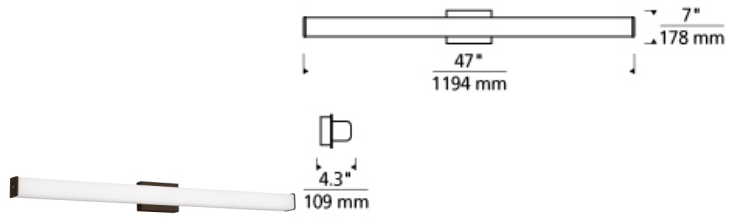

### DESCRIPTION

Sleek linear glass shade finished with metal end caps. Provides task and ambient light. Includes 45 watt, 2480 delivered lumen, 2700K or 3000K LED module. May be mounted horizontally or vertically. Dimmable with low-voltage electronic dimmer or triac dimmer.

### INSTALLATION

This product can mount to either a 4" square electrical box with round plaster ring or an octagonal electrical box.

### WEIGHT

3.5-4lb / 1.59-1.81kg ±

antique bronze

chrome

satin nickel

### ORDERING INFORMATION

700BCLYNN	LENGTH (A)	COLOR	FINISH	LAMP
48	48"	Y WHITE ACRYLIC	<b>Z</b> ANTIQUE BRONZE <b>C</b> CHROME <b>S</b> SATIN NICKEL	<b>-LED927</b> LED 90 CRI 2700K 120V <b>-LED927-277</b> LED 90 CRI 2700K 277V <b>-LED930</b> LED 90 CRI 3000K 120V <b>-LED930-277</b> LED 90 CRI 3000K 277V