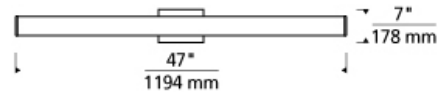

BATH COLLECTION

Lynn 48 Bath

DESCRIPTION

Sleek linear glass shade finished with metal end caps. Provides task and ambient light. Includes 45 watt, 2480 delivered lumen, 2700K or 3000K LED module. May be mounted horizontally or vertically. Dimmable with low-voltage electronic dimmer or triac dimmer.

INSTALLATION

This product can mount to either a 4" square electrical box with round plaster ring or an octagonal electrical box.

WEIGHT

3.9-3.9lb / 1.77-1.77kg ±

antique bronze chrome satin nickel

ORDERING INFORMATION