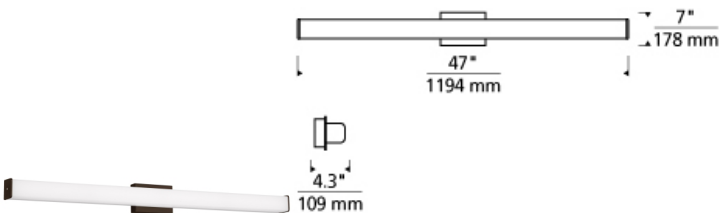

BATH COLLECTION

Lynn 48 Bath LED T20

DESCRIPTION

The Lynn bath bar by Tech Lighting is ultra-modern and ultra-sleek with its linear simple design. A sleek plate of glass floats in front of a special co-extruded remote phosphor LED channel providing a flawless, even illumination. Two length options allow this bath light to be adapted to powder room lighting as well as master bathroom lighting providing general illumination as well as ambient light. All fixture sizes are fully dimmable with your choice of integrated LED or incandescent lamping to create the desired ambiance in your unique space. The Lynn bath bar comes in three sleek modern finishes, Antique Bronze, Chrome and Satin Nickel all finishes further enhance this sleek linear bath bar. Includes 45 watt, 2480 delivered lumen, 2700K or 3000K LED module. May be mounted horizontally or vertically. Dimmable with low-voltage electronic dimmer or triac dimmer.

INSTALLATION

This product can mount to either a 4" square electrical box with round plaster ring or an octagonal electrical box.

WEIGHT

3.5-4lb / 1.59-1.81kg ±

antique bronze chrome satin nickel

ORDERING INFORMATION

700BCLYNN	LENGTH (A)	COLOR	FINISH	LAMP
	48 48"	Y WHITE ACRYLIC	Z ANTIQUE BRONZE C CHROME S SATIN NICKEL	-LED927 LED 90 CRI 2700K 120V -LED927-277 LED 90 CRI 2700K 277V -LED930 LED 90 CRI 3000K 120V -LED930-277 LED 90 CRI 3000K 277V