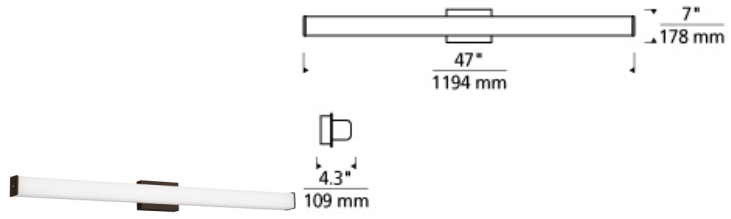

BATH COLLECTION

Lynn 48 Bath

DESCRIPTION

Sleek linear glass shade finished with metal end caps. Provides task and ambient light. Includes 45 watt, 2480 delivered lumen, 2700K or 3000K LED module. May be mounted horizontally or vertically. Dimmable with low-voltage electronic dimmer or triac dimmer.

INSTALLATION

This product can mount to either a 4" square electrical box with round plaster ring or an octagonal electrical box.

WEIGHT

3.5-4lb / 1.59-1.81kg ±

antique bronze chrome satin nickel

ORDERING INFORMATION

700BCLYNN	LENGTH (A)	COLOR	FINISH	LAMP
48	48"	Y WHITE ACRYLIC	Z ANTIQUE BRONZE C CHROME S SATIN NICKEL	-LED927 LED 90 CRI 2700K 120V -LED927-277 LED 90 CRI 2700K 277V -LED930 LED 90 CRI 3000K 120V -LED930-277 LED 90 CRI 3000K 277V