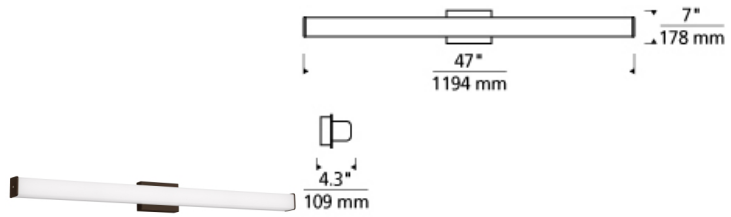

BATH COLLECTION

Lynn 48 Bath LED T20

DESCRIPTION

Sleek linear glass shade finished with metal end caps. Provides task and ambient light. Includes 45 watt, 2480 delivered lumen, 2700K or 3000K LED module. May be mounted horizontally or vertically. Dimmable with low-voltage electronic dimmer or triac dimmer.

INSTALLATION

This product can mount to either a 4" square electrical box with round plaster ring or an octagonal electrical box.

WEIGHT

3.5-4lb / 1.59-1.81kg ±

antique bronze chrome satin nickel

ORDERING INFORMATION

700BCLYNN	LENGTH (A)	COLOR	FINISH	LAMP
	48 48"	Y WHITE ACRYLIC	Z ANTIQUE BRONZE C CHROME S SATIN NICKEL	-LED927 LED 90 CRI 2700K 120V -LED927-277 LED 90 CRI 2700K 277V -LED930 LED 90 CRI 3000K 120V -LED930-277 LED 90 CRI 3000K 277V