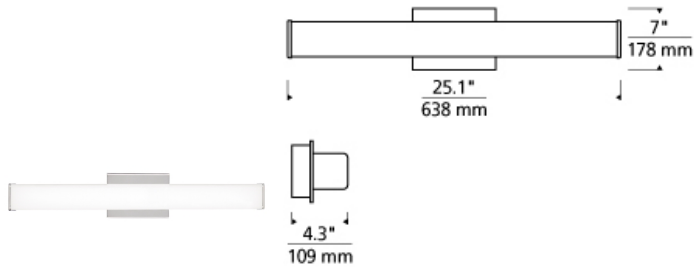

BATH COLLECTION

Lynn 25 Bath LED T20

DESCRIPTION

The Lynn bath bar by Tech Lighting is ultra-modern and ultra-sleek with its linear simple design. A sleek plate of glass floats in front of a special co-extruded remote phosphor LED channel providing a flawless, even illumination. Two length options allow this bath light to be adapted to powder room lighting as well as master bathroom lighting providing general illumination as well as ambient light. All fixture sizes are fully dimmable with your choice of integrated LED or incandescent lamping to create the desired ambiance in your unique space. The Lynn bath bar comes in three sleek modern finishes, Antique Bronze, Chrome and Satin Nickel all finishes further enhance this sleek linear bath bar. Incandescent includes (5) 40 watt G9 base halogen lamps. LED includes 25 watt, 1459 delivered lumen, 2700K or 3000K LED module. May be mounted horizontally or vertically. Incandescent version dimmable with a standard incandescent dimmer. LED version dimmable with low-voltage electronic or triac dimmer.

white

INSTALLATION

This product can mount to either a 4" square electrical box with round plaster ring or an octagonal electrical box.

WEIGHT

2.4-2.4lb / 1.09-1.09kg ±

antique bronze satin nickel chrome

ORDERING INFORMATION

700BCLYNN	LENGTH (A)	COLOR	FINISH	LAMP
	25 25"	Y WHITE ACRYLIC W WHITE GLASS	Z ANTIQUE BRONZE C CHROME S SATIN NICKEL	INCANDESCENT 120V (T20) -LED927 LED 90 CRI 2700K 120V -LED927-277 LED 90 CRI 2700K 277V -LED930 LED 90 CRI 3000K 120V -LED930-277 LED 90 CRI 3000K 277V