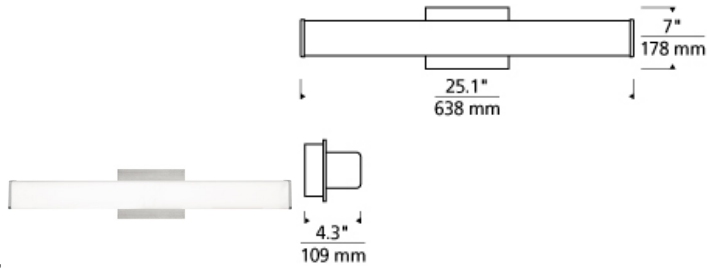

BATH COLLECTION

Lynn 25 Bath

DESCRIPTION

The Lynn bath bar by Tech Lighting is ultra-modern and ultra-sleek with its linear simple design. A sleek plate of glass floats in front of a special co-extruded remote phosphor LED channel providing a flawless, even illumination. Three length options allow this bath light to be adapted to powder room lighting as well as master bathroom lighting providing general illumination as well as ambient light. All fixture sizes are fully dimmable with your choice of integrated LED or incandescent lamping to create the desired ambiance in your unique space. The Lynn bath bar comes in three sleek modern finishes, Antique Bronze, Chrome and Satin Nickel all finishes further enhance this sleek linear bath bar. Incandescent includes (5) 40 watt G9 base halogen lamps. LED includes 25 watt, 1460 delivered lumen, 2700K or 3000K LED module. May be mounted horizontally or vertically. Incandescent version dimmable with a standard incandescent dimmer. LED version dimmable with low-voltage electronic or triac dimmer.

white

INSTALLATION

This product can mount to either a 4" square electrical box with round plaster ring or an octagonal electrical box.

WEIGHT

2.4-2.4lb / 1.09-1.09kg ±

antique bronze satin nickel

ORDERING INFORMATION

700BCLYNN	LENGTH (A)	COLOR	FINISH	LAMP
25	25"	Y WHITE ACRYLIC W WHITE GLASS	Z ANTIQUE BRONZE C CHROME S SATIN NICKEL	INCANDESCENT 120V (T20) -LED927 LED 90 CRI 2700K 120V -LED927-277 LED 90 CRI 2700K 277V -LED930 LED 90 CRI 3000K 120V -LED930-277 LED 90 CRI 3000K 277V