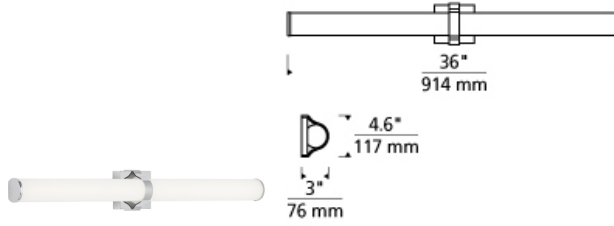

Lynk 36 Bath

LED ADA T20

DESCRIPTION

A sleek metal band and matching die cast end caps of the Lynk 36 LED bath vanity light from Tech Lighting embrace a rounded acrylic shade to seamlessly blends traditional and contemporary design. High CRI LEDs are used to provide the superior light quality necessary for vanity applications. LED includes 36 watt 1995 lumen 90 CRI 3000K LED module. Dimmable with a low-voltage electronic dimmer. Mounts vertically or horizontally. ADA compliant.

WEIGHT

3-3.5lb / 1.36-1.59kg ±

antique bronze

chrome

satın nickel

ORDERING INFORMATION

700BCLYK	LENGTH (A)	FINISH	LAMP
	36 36"	Z BRONZE C CHROME S SATIN NICKEL	-LED930 INTEGRATED LED 90 CRI 3000K 120V -LED930-277 INTEGRATED LED 90 CRI 3000K 277V