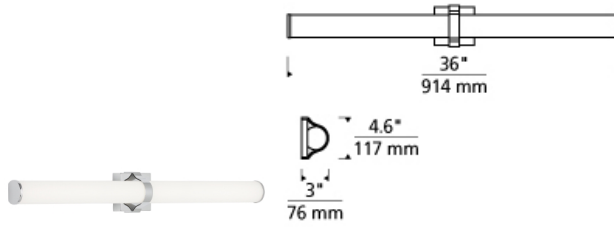

## DESCRIPTION

A sleek metal band and matching die cast end caps of the Lynk 36 LED bath vanity light from Tech Lighting embrace a rounded acrylic shade to seamlessly blends traditional and contemporary design. Offered in three finishes to complete the contemporary design. Antique Bronze, Chrome and Satin Nickel. Can be mounted horizontally or vertically. Additional sizes available with 12" long and 24" long. High CRI LEDs are used to provide the superior light quality necessary for vanity applications. LED includes 36 watt 1995 lumen 90 CRI 3000K LED module. Dimmable with a low-voltage electronic dimmer. Mounts vertically or horizontally. ADA compliant.

## WEIGHT

3-3.5lb / 1.36-1.59kg ±

antique bronze

chrome

satın nickel