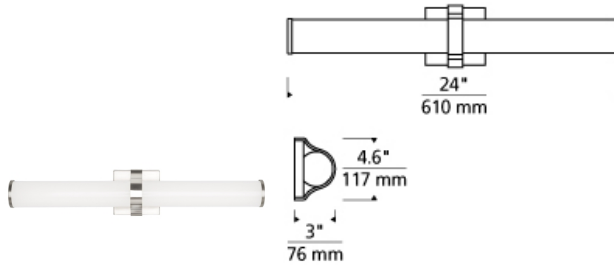

Lynk 24 Bath

LED ADA T20

DESCRIPTION

A sleek metal band and matching die cast end caps of the Lynk 24 LED bath vanity light from Tech Lighting embrace a rounded acrylic shade to seamlessly blends traditional and contemporary design. High CRI LEDs are used to provide the superior light quality necessary for vanity applications. LED includes 24 watt 1300 lumen 90 CRI 3000K LED module. Dimmable with a low-voltage electronic dimmer. Mounts vertically or horizontally. ADA compliant.

WEIGHT

3-3.5lb / 1.36-1.59kg ±

antique bronze

chrome

satın nickel

ORDERING INFORMATION

700BCLYK	LENGTH (A)	FINISH	LAMP
	24 24"	Z BRONZE C CHROME S SATIN NICKEL	-LED930 INTEGRATED LED 90 CRI 3000K 120V -LED930-277 INTEGRATED LED 90 CRI 3000K 277V