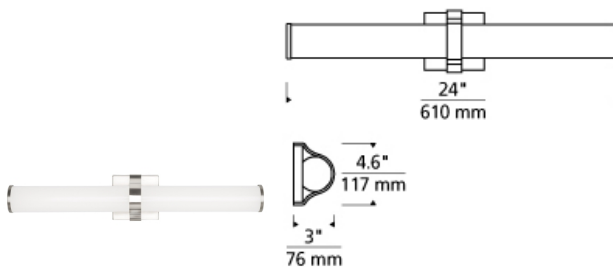

Lynk 24 Bath

LED ADA T20

DESCRIPTION

A sleek metal band and matching die cast end caps of the Lynk 24 LED bath vanity light from Tech Lighting embrace a rounded acrylic shade to seamlessly blends traditional and contemporary design. Offered in three finishes to complete the contemporary design. Antique Bronze, Chrome and Satin Nickel. Can be mounted horizontally or vertically. Additional sizes available with 12" long and 36" long. High CRI LEDs are used to provide the superior light quality necessary for vanity applications. LED includes 24 watt 1300 lumen 90 CRI 3000K LED module. Dimmable with a low-voltage electronic dimmer. Mounts vertically or horizontally. ADA compliant.

WEIGHT

3-3.5lb / 1.36-1.59kg ±

antique bronze

chrome

satın nickel

ORDERING INFORMATION

| 700BCLYK LENGTH (A) | FINISH | LAMP |
|---------------------|--|--|
| 24 24" | Z BRONZE C CHROME S SATIN NICKEL | -LED930 INTEGRATED LED 90 CRI 3000K 120V -LED930-277 INTEGRATED LED 90 CRI 3000K 277V |