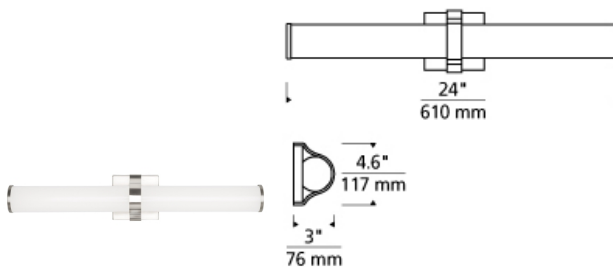

# Lynk 24 Bath

LED ADA T20

## DESCRIPTION

A sleek metal band and matching die cast end caps of the Lynk 24 LED bath vanity light from Tech Lighting embrace a rounded acrylic shade to seamlessly blends traditional and contemporary design. Offered in three finishes to complete the contemporary design. Antique Bronze, Chrome and Satin Nickel. Can be mounted horizontally or vertically. Additional sizes available with 12" long and 36" long. High CRI LEDs are used to provide the superior light quality necessary for vanity applications. LED includes 24 watt 1300 lumen 90 CRI 3000K LED module. Dimmable with a low-voltage electronic dimmer. Mounts vertically or horizontally. ADA compliant.

## WEIGHT

3-3.5lb / 1.36-1.59kg ±

antique bronze

chrome

satın nickel

## ORDERING INFORMATION

700BCLYK	LENGTH (A)	FINISH	LAMP
	24 24"	Z BRONZE C CHROME S SATIN NICKEL	-LED930 INTEGRATED LED 90 CRI 3000K 120V -LED930-277 INTEGRATED LED 90 CRI 3000K 277V

**TECH LIGHTING®**

7400 Linder Avenue  
Skokie, Illinois 60077