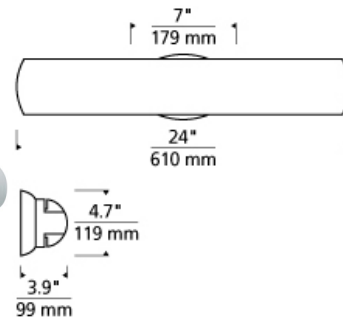

BATH COLLECTION

Luna Bath

FL ADA T20

DESCRIPTION

Floating crescent of multi-layered white case glass. Plated pressure formed base. Provides task and ambient light. May be mounted vertically or horizontally. Available in two lamp configurations: two 14 watt T5 linear fluorescent lamps (lamps and electronic ballast included); or four 120 volt, 60 watt mini-candelabra base lamps (included). Incandescent version dimmable with standard incandescent dimmer. ADA compliant.

INSTALLATION

This product can mount to either a 4" square electrical box with round plaster ring or an octagonal electrical box. May also be mounted vertically. For wall mount use only.

WEIGHT

8-8.5lb / 3.63-3.86kg ±