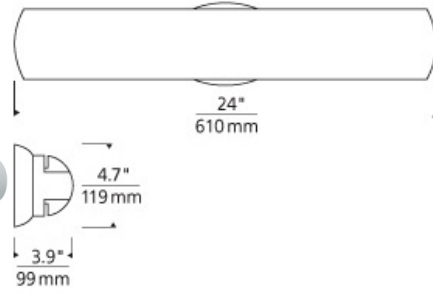

BATH COLLECTION

Luna Bath

DESCRIPTION

Floating crescent of multi-layered white case glass. Plated pressure formed base. Provides task and ambient light. May be mounted vertically or horizontally. Available in two lamp configurations: two 14 watt T5 linear fluorescent lamps (lamps and electronic ballast included); or four 120 volt, 60 watt mini-candelabra base lamps (included). Incandescent version dimmable with standard incandescent dimmer. ADA compliant.

INSTALLATION

This product can mount to either a 4" square electrical box with round plaster ring or an octagonal electrical box. May also be mounted vertically. For wall mount use only.

WEIGHT

8lb / 3.63kg ±