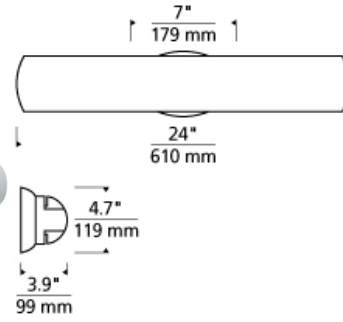

BATH COLLECTION

Luna Bath

FL ADA T20

DESCRIPTION

Floating crescent of multi-layered white case glass. Plated pressure formed base. Provides task and ambient light. May be mounted vertically or horizontally. Available in two lamp configurations: two 14 watt T5 linear fluorescent lamps (lamps and electronic ballast included); or four 120 volt, 60 watt mini-candelabra base lamps (included). Incandescent version dimmable with standard incandescent dimmer. ADA compliant.

INSTALLATION

This product can mount to either a 4" square electrical box with round plaster ring or an octagonal electrical box. May also be mounted vertically. For wall mount use only.

WEIGHT

8-8.5lb / 3.63-3.86kg ±