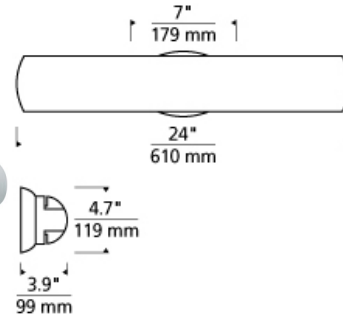

BATH COLLECTION

Luna Bath

DESCRIPTION

Floating crescent of multi-layered white case glass. Plated pressure formed base. Provides task and ambient light. May be mounted vertically or horizontally. Available in two lamp configurations: two 14 watt T5 linear fluorescent lamps (lamps and electronic ballast included); or four 120 volt, 60 watt mini-candelabra base lamps (included). Incandescent version dimmable with standard incandescent dimmer. ADA compliant.

INSTALLATION

This product can mount to either a 4" square electrical box with round plaster ring or an octagonal electrical box. May also be mounted vertically.

WEIGHT

8lb / 3.63kg ±

luna bath

ORDERING INFORMATION