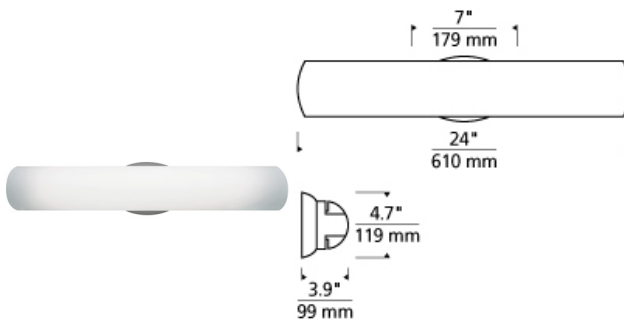

BATH COLLECTION

Luna Bath FL ADA T20

DESCRIPTION

The Luna wall light by Tech Lighting is simple and clean in design as it appears to float gracefully in the air. The wide shade is composed of multiple layers of white case glass allowing for a soft yet ample amount of task and ambient light to pour out into your space. Scaling at 4.7â€ in length and 3.9â€ in width the Luna is ideal for bathroom lighting, vanity lighting and bedroom lighting. The Luna is available in two on-trend finishes, chrome and Satin Nickel and ships with your choice of fully dimmable LED or halogen lamping saving you both time and money. May be mounted vertically or horizontally. Available in two lamp configurations: two 14 watt T5 linear fluorescent lamps (lamps and electronic ballast included); or four 120 volt, 60 watt mini-candelabra base lamps (included). Incandescent version dimmable with standard incandescent dimmer. ADA compliant.

INSTALLATION

This product can mount to either a 4" square electrical box with round plaster ring or an octagonal electrical box. May also be mounted vertically. For wall mount use only.

WEIGHT

8-8.5lb / 3.63-3.86kg ±

luna bath

ORDERING INFORMATION

700BCLUN24 FINISH

- C CHROME
- S SATIN NICKEL

LAMP

- FLUORESCENT 120V
- CF277 FLUORESCENT 277V
- HL INCANDESCENT 120V

Tech Lighting, L.L.C.

700BCLUN24 _____