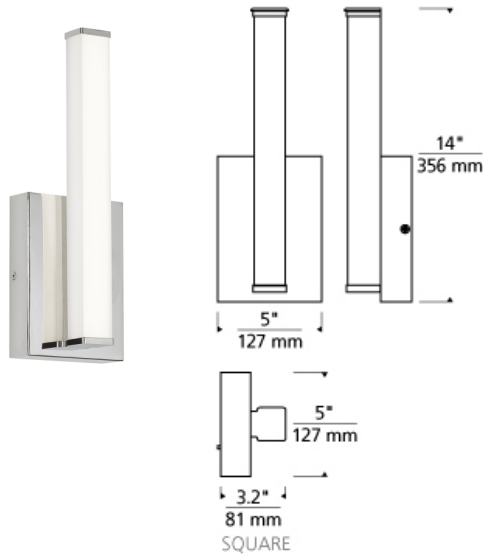

## DESCRIPTION

When a sleek, contemporary solution is in order, the Lufe Square Wall rectilinear sconce light by Tech Lighting is the answer. Its soft, energy efficient, integrated LED light delivers a 2700K or 3000K color temperature at 90 CRI. The lighting fixture's substantial, rectangular backplate cleanly cradles the Frosted Acrylic lens and complements the angular end caps along with cleverly hidden hardware to finish the look. Choose either a Polished Chrome or a Satin Nickel finish. The Lufe Square Wall sconce light is perfect as bathroom lighting, hallway lighting, bedroom lighting and flanking a living room fireplace. At 14" high, 5" wide with a 3.2" extension, the light is ADA compliant. Damp-rated and dimmable. LED includes 13 watt 764 delivered lumens 90 CRI 2700K or 3000K LED module. Dimmable with a low-voltage electronic dimmer. Can be mounted up or down. ADA compliant. 120v or 277v.

## WEIGHT

1-1.5lb / 0.45-0.68kg ±

chrome

satin nickel

## ORDERING INFORMATION

700BCLUF	SHAPE OR SIZE	LENGTH (A)	FINISH	LAMP
S	SQUARE	14 14"	C CHROME S SATIN NICKEL	0 INTEGRATED LED 90 CRI 2700K 120V 0 INTEGRATED LED 90 CRI 3000K 120V -277 INTEGRATED LED 90 CRI 2700K 277V -277 INTEGRATED LED 90 CRI 3000K 277V