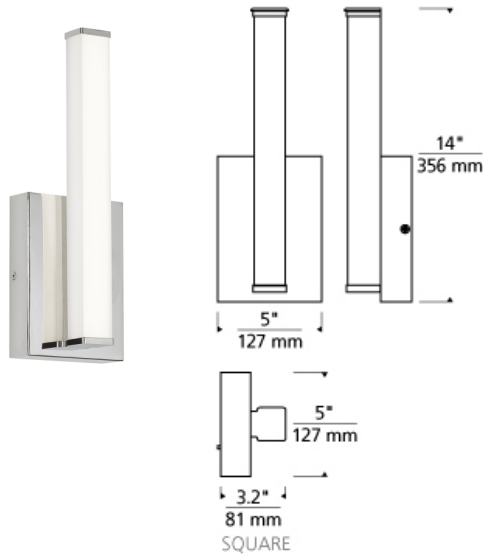

Lufe Square Wall

LED ADA T20

DESCRIPTION

When a sleek, contemporary solution is in order, the Lufe Square Wall rectilinear sconce light by Tech Lighting is the answer. Its soft, energy efficient, integrated LED light delivers a 2700K or 3000K color temperature at 90 CRI. The lighting fixture's substantial, rectangular backplate cleanly cradles the Frosted Acrylic lens and complements the angular end caps along with cleverly hidden hardware to finish the look. Choose either a Polished Chrome or a Satin Nickel finish. The Lufe Square Wall sconce light is perfect as bathroom lighting, hallway lighting, bedroom lighting and flanking a living room fireplace. At 14" high, 5" wide with a 3.2" extension, the light is ADA compliant. Damp-rated and dimmable. LED includes 13 watt 764 delivered lumens 90 CRI 2700K or 3000K LED module. Dimmable with a low-voltage electronic dimmer. Can be mounted up or down. ADA compliant. 120v or 277v.

WEIGHT

1-1.5lb / 0.45-0.68kg ±