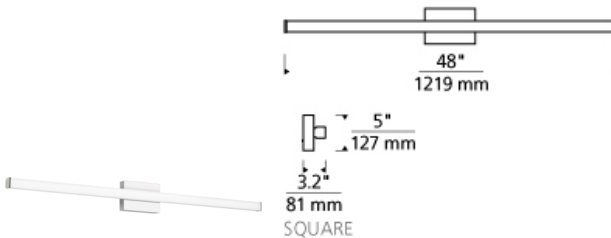

# Lufe Square 48 Bath

LED ADA T20

## DESCRIPTION

When a sleek, contemporary solution is in order, the Lufe Square rectilinear vanity bath light by Tech Lighting is the answer. Its soft, energy efficient integrated LED light delivers a 2700K or 3000K color temperature at 90 CRI. The lighting fixture's substantial, rectangular backplate cleanly cradles the Frosted Acrylic lens and complements the angular end caps along with cleverly hidden hardware to finish the look. The bath light comes with a choice of either a Polished Chrome or a Satin Nickel finish. Lufe Square is 5" high with a 3.2" extension, making it ADA compliant, and it's available in three lengths. 24", 36" and 48". Damp-rated and dimmable. LED includes 46.9 watt 3444 delivered lumens 90 CRI 2700K or 3000K LED module. Dimmable with a low-voltage electronic dimmer. Mounts vertically or horizontally. ADA compliant. 120v or 277v.

## WEIGHT

3-3.5lb / 1.36-1.59kg ±

chrome

satin nickel

## ORDERING INFORMATION

700BCLUF	SHAPE OR SIZE	LENGTH (A)	FINISH	LAMP
S	SQUARE	48 48"	C CHROME S SATIN NICKEL	0 INTEGRATED LED 90 CRI 2700K 120V 0 INTEGRATED LED 90 CRI 3000K 120V -277 INTEGRATED LED 90 CRI 2700K 277V -277 INTEGRATED LED 90 CRI 3000K 277V