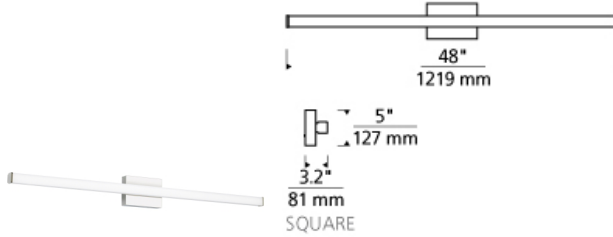

Lufe Square 48 Bath

LED ADA T20

DESCRIPTION

When a sleek, contemporary solution is in order, the Lufe Square rectilinear vanity bath light by Tech Lighting is the answer. Its soft, energy efficient integrated LED light delivers a 2700K or 3000K color temperature at 90 CRI. The lighting fixture's substantial, rectangular backplate cleanly cradles the Frosted Acrylic lens and complements the angular end caps along with cleverly hidden hardware to finish the look. The bath light comes with a choice of either a Polished Chrome or a Satin Nickel finish. Lufe Square is 5" high with a 3.2" extension, making it ADA compliant, and it's available in three lengths. 24", 36" and 48". Damp-rated and dimmable. LED includes 46.9 watt 3444 delivered lumens 90 CRI 2700K or 3000K LED module. Dimmable with a low-voltage electronic dimmer. Mounts vertically or horizontally. ADA compliant. 120v or 277v.

WEIGHT

3-3.5lb / 1.36-1.59kg ±

chrome

satın nickel

ORDERING INFORMATION

700BCLUF	SHAPE OR SIZE	LENGTH (A)	FINISH	LAMP
S	SQUARE	48 48"	C CHROME S SATIN NICKEL	0 INTEGRATED LED 90 CRI 2700K 120V 0 INTEGRATED LED 90 CRI 3000K 120V -277 INTEGRATED LED 90 CRI 2700K 277V -277 INTEGRATED LED 90 CRI 3000K 277V