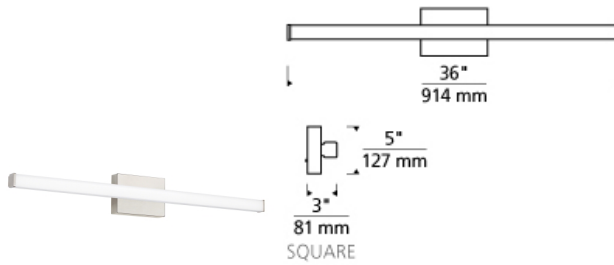

# Lufe Square 36 Bath

LED ADA T20

## DESCRIPTION

When a sleek, contemporary solution is in order, the Lufe Square rectilinear vanity bath light by Tech Lighting is the answer. Its soft, energy efficient integrated LED light delivers a 2700K or 3000K color temperature at 90 CRI. The lighting fixture's substantial, rectangular backplate cleanly cradles the Frosted Acrylic lens and complements the angular end caps along with cleverly hidden hardware to finish the look. The bath light comes with a choice of either a Polished Chrome or a Satin Nickel finish. Lufe Square is 5" high with a 3.2" extension, making it ADA compliant, and it's available in three lengths. 24", 36" and 48". Damp-rated and dimmable. LED includes 34.5 watt 2458 delivered lumens 90 CRI 2700K or 3000K LED module. Dimmable with a low-voltage electronic dimmer. Mounts vertically or horizontally. ADA compliant. 120v or 277v.

## WEIGHT

3-3.5lb / 1.36-1.59kg ±

satin nickel

## ORDERING INFORMATION

700BCLUF	SHAPE OR SIZE	LENGTH (A)	FINISH	LAMP
S	SQUARE	36 36"	C CHROME S SATIN NICKEL	-LED927 INTEGRATED LED 90 CRI 2700K 120V -LED927-277 INTEGRATED LED 90 CRI 2700K 277V -LED930 INTEGRATED LED 90 CRI 3000K 120V -LED930-277 INTEGRATED LED 90 CRI 3000K 277V