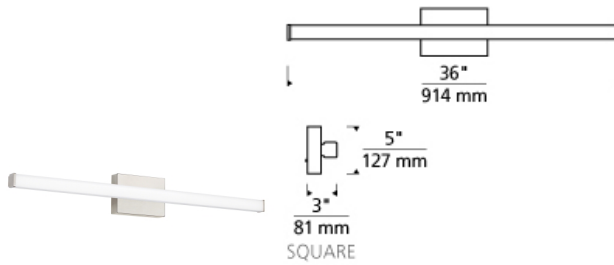

# Lufe Square 36 Bath

LED ADA T20

## DESCRIPTION

When a sleek, contemporary solution is in order, the Lufe Square rectilinear vanity bath light by Tech Lighting is the answer. Its soft, energy efficient integrated LED light delivers a 2700K or 3000K color temperature at 90 CRI. The lighting fixture's substantial, rectangular backplate cleanly cradles the Frosted Acrylic lens and complements the angular end caps along with cleverly hidden hardware to finish the look. The bath light comes with a choice of either a Polished Chrome or a Satin Nickel finish. Lufe Square is 5" high with a 3.2" extension, making it ADA compliant, and it's available in three lengths. 24", 36" and 48". Damp-rated and dimmable. LED includes 34.5 watt 2458 delivered lumens 90 CRI 2700K or 3000K LED module. Dimmable with a low-voltage electronic dimmer. Mounts vertically or horizontally. ADA compliant. 120v or 277v.

## WEIGHT

3-3.5lb / 1.36-1.59kg ±

satin nickel

## ORDERING INFORMATION

700BCLUF	SHAPE OR SIZE	LENGTH (A)	FINISH	LAMP
S	SQUARE	36 36"	C CHROME S SATIN NICKEL	0 INTEGRATED LED 90 CRI 2700K 120V 0 INTEGRATED LED 90 CRI 3000K 120V -277 INTEGRATED LED 90 CRI 2700K 277V -277 INTEGRATED LED 90 CRI 3000K 277V -LED927 INTEGRATED LED 90 CRI 2700K 120V -LED927-277 INTEGRATED LED 90 CRI 2700K 277V -LED930 INTEGRATED LED 90 CRI 3000K 120V -LED930-277 INTEGRATED LED 90 CRI 3000K 277V