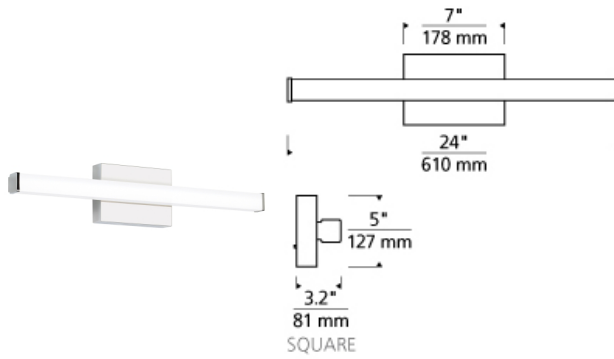

Lufe Square 24 Bath

LED ADA T20

DESCRIPTION

When a sleek, contemporary solution is in order, the Lufe Square rectilinear vanity bath light by Tech Lighting is the answer. Its soft, energy efficient integrated LED light delivers a 2700K or 3000K color temperature at 90 CRI. The lighting fixture's substantial, rectangular backplate cleanly cradles the Frosted Acrylic lens and complements the angular end caps along with cleverly hidden hardware to finish the look. The bath light comes with a choice of either a Polished Chrome or a Satin Nickel finish. Lufe Square is 5" high with a 3.2" extension, making it ADA compliant, and it's available in three lengths. 24", 36" and 48". Damp-rated and dimmable. LED includes 23.3 watt 1676 delivered lumens 90 CRI 2700K or 3000K LED module. Dimmable with a low-voltage electronic dimmer. Mounts vertically or horizontally. ADA compliant. 120v or 277v.

WEIGHT

2-2.5lb / 0.91-1.13kg ±

chrome

ORDERING INFORMATION

700BCLUF	SHAPE OR SIZE	LENGTH (A)	FINISH	LAMP
S	SQUARE	24 24"	C CHROME S SATIN NICKEL	-LED927 INTEGRATED LED 90 CRI 2700K 120V -LED927-277 INTEGRATED LED 90 CRI 2700K 277V -LED930 INTEGRATED LED 90 CRI 3000K 120V -LED930-277 INTEGRATED LED 90 CRI 3000K 277V