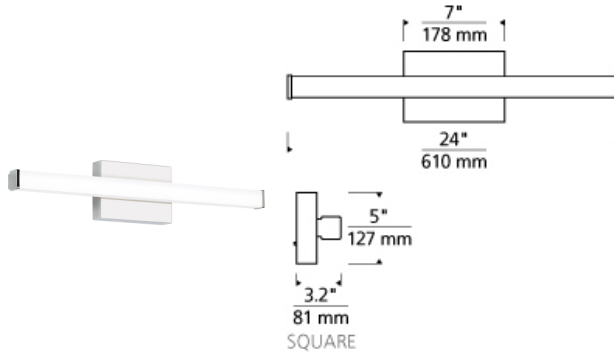

## DESCRIPTION

When a sleek, contemporary solution is in order, the Lufe Square rectilinear vanity bath light by Tech Lighting is the answer. Its soft, energy efficient integrated LED light delivers a 2700K or 3000K color temperature at 90 CRI. The lighting fixture's substantial, rectangular backplate cleanly cradles the Frosted Acrylic lens and complements the angular end caps along with cleverly hidden hardware to finish the look. The bath light comes with a choice of either a Polished Chrome or a Satin Nickel finish. Lufe Square is 5" high with a 3.2" extension, making it ADA compliant, and it's available in three lengths. 24", 36" and 48". Damp-rated and dimmable. LED includes 23.3 watt 1676 delivered lumens 90 CRI 2700K or 3000K LED module. Dimmable with a low-voltage electronic dimmer. Mounts vertically or horizontally. ADA compliant. 120v or 277v.

## WEIGHT

2-2.5lb / 0.91-1.13kg ±

chrome

## ORDERING INFORMATION

700BCLUF	SHAPE OR SIZE	LENGTH (A)	FINISH	LAMP
S	SQUARE	24 24"	C CHROME S SATIN NICKEL	-LED927 INTEGRATED LED 90 CRI 2700K 120V -LED927-277 INTEGRATED LED 90 CRI 2700K 277V -LED930 INTEGRATED LED 90 CRI 3000K 120V -LED930-277 INTEGRATED LED 90 CRI 3000K 277V